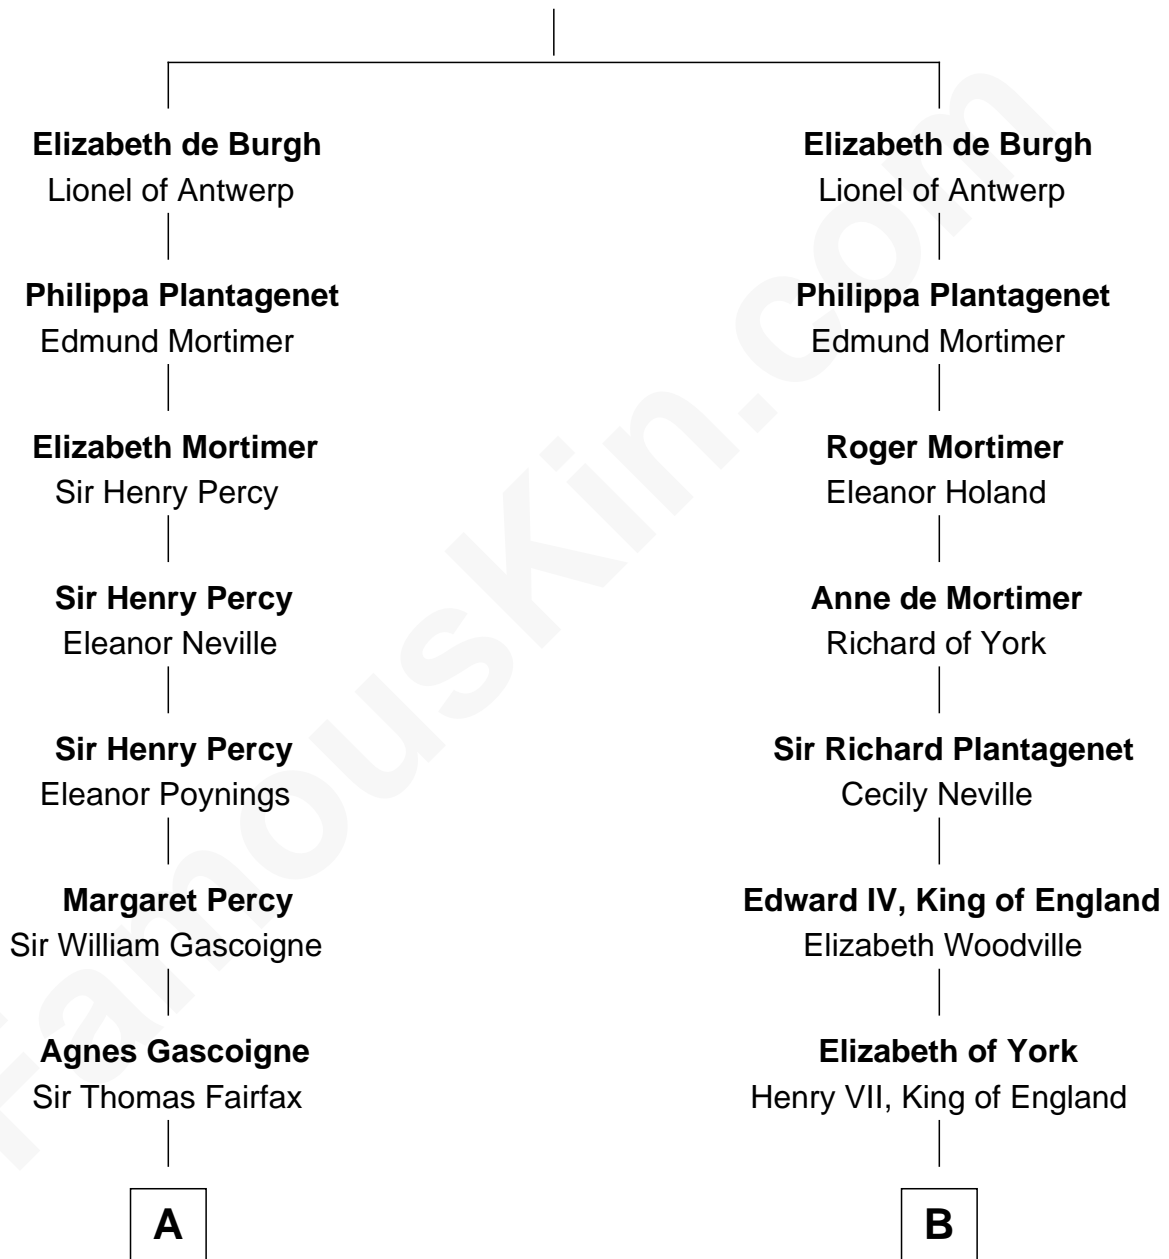

# FamousKin.com Relationship Chart of

**Guy Ritchie**

*British Filmmaker*

8th cousin 12 times removed of

**Queen Elizabeth I**

*Queen of England*

**William de Burgh**  
Maude of Lancaster

**C**

**Edith Jane Martineau**  
Vivian Guy Ouseley McLaughlin

**Doris Margaretta McLaughlin**  
Stuart John Ritchie

**John Vivian Ritchie**  
Amber Mary Parkinson

**Guy Ritchie**  
*British Filmmaker*

FamousKin.com