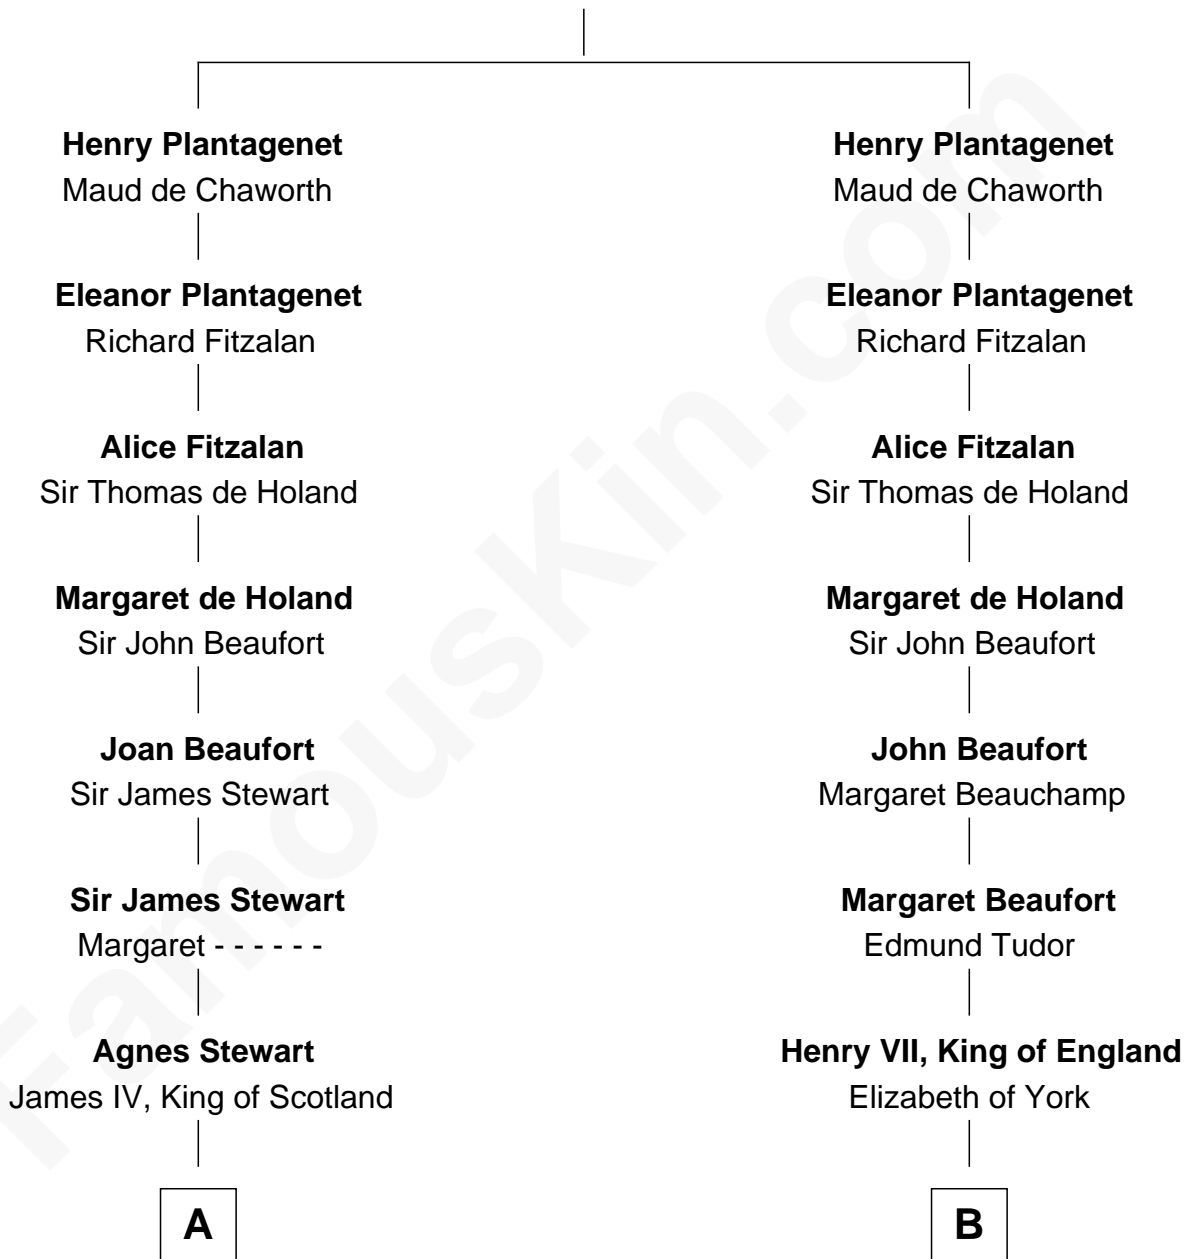

# FamousKin.com Relationship Chart of

**Guy Ritchie**

*British Filmmaker*

8th cousin 13 times removed of

**Queen Elizabeth I**

*Queen of England*

**Edmund Plantagenet**

Blanche of Artois

**C**

Frederica Crofton

Hubert McLaughlin

Vivian Guy Ouseley McLaughlin

Edith Jane Martineau

Doris Margareta McLaughlin

Stuart John Ritchie

John Vivian Ritchie

Amber Mary Parkinson

**Guy Ritchie**

*British Filmmaker*