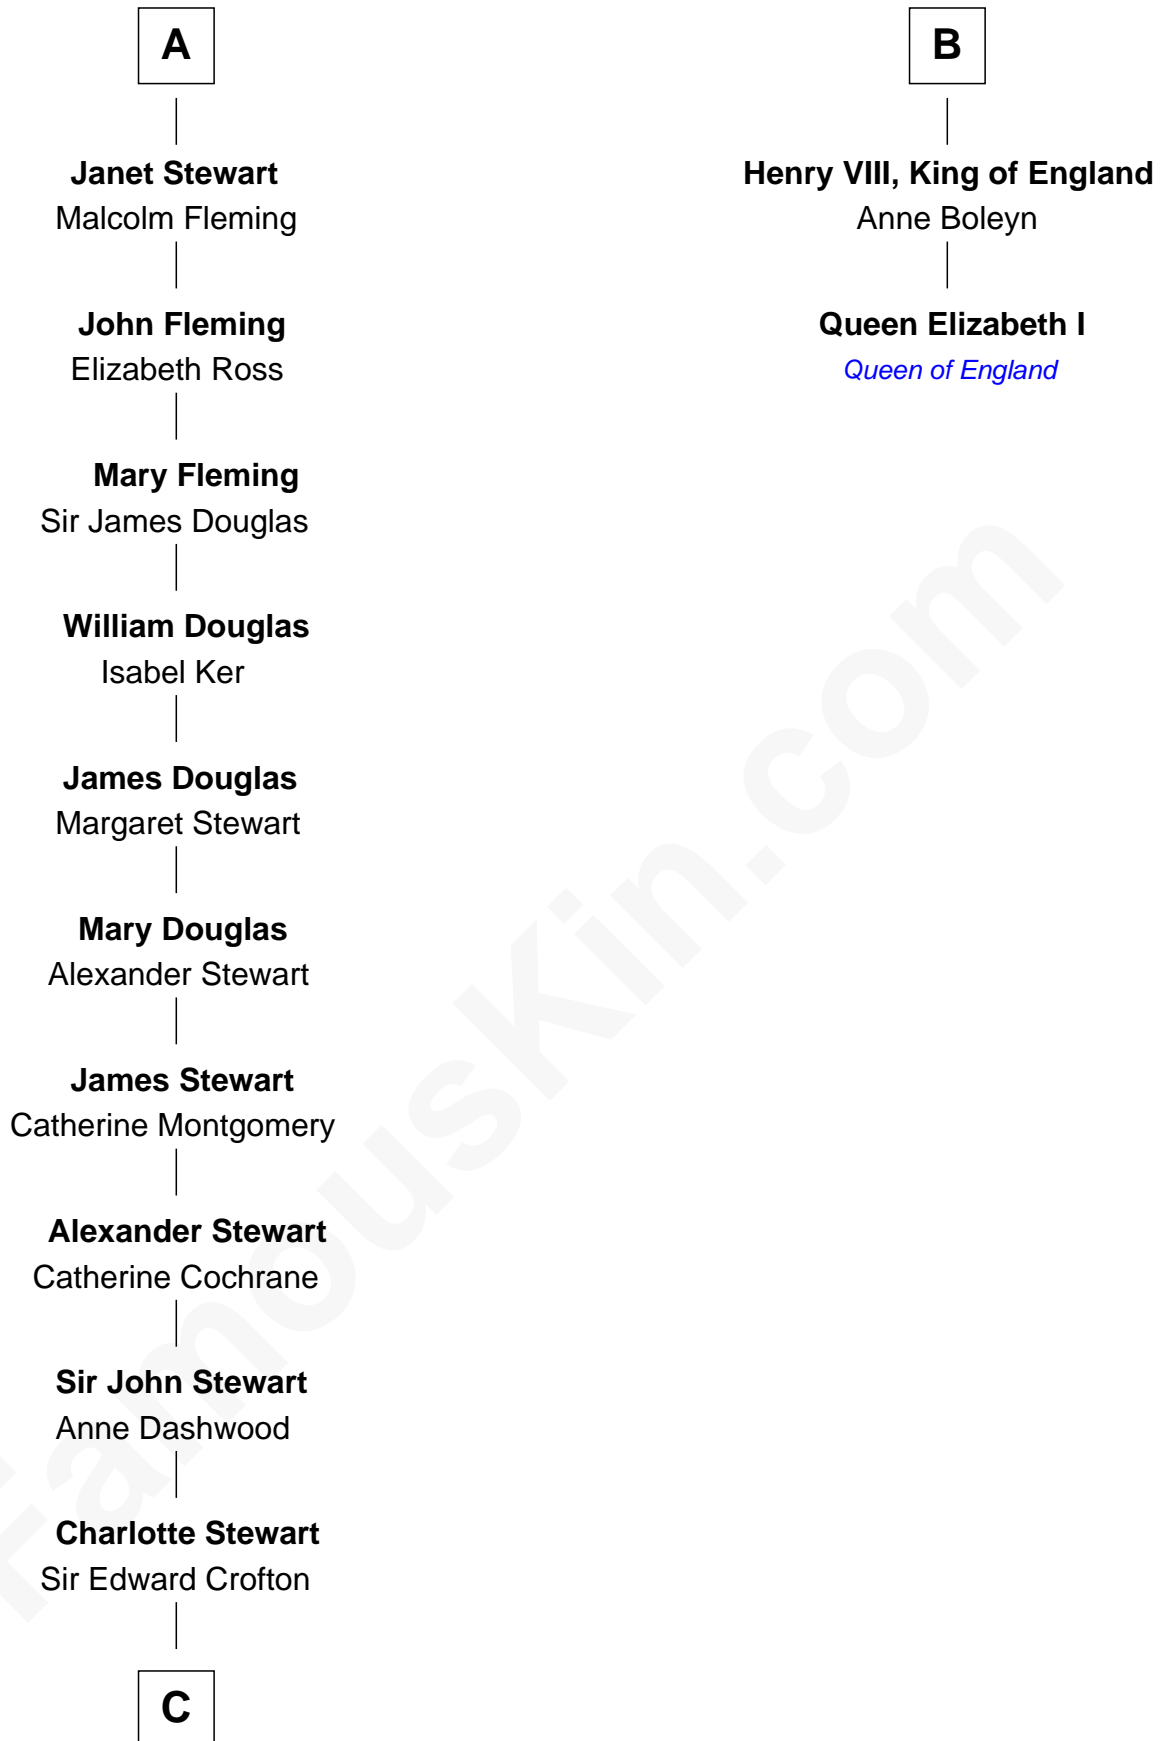

# FamousKin.com Relationship Chart of

**Guy Ritchie**

*British Filmmaker*

8th cousin 13 times removed of

**Queen Elizabeth I**

*Queen of England*

**Edmund Plantagenet**

Blanche of Artois