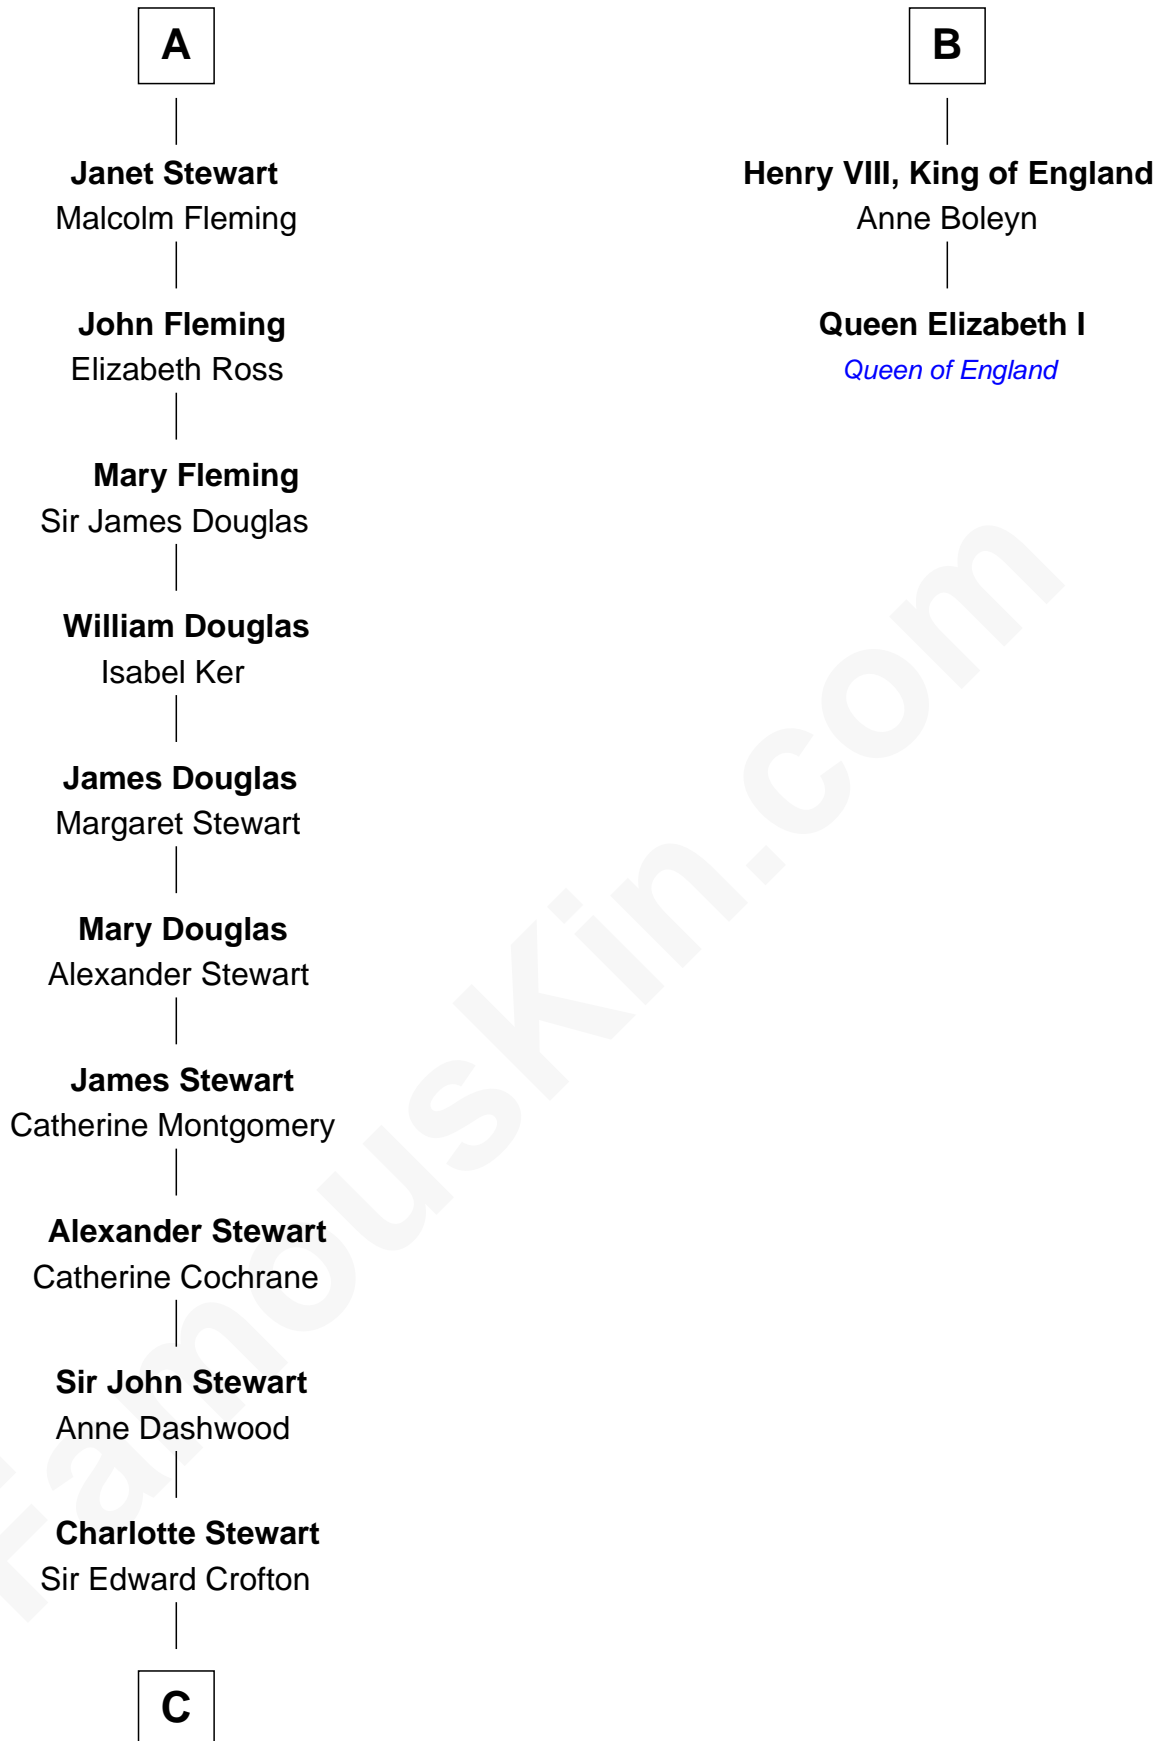

# FamousKin.com Relationship Chart of

**Guy Ritchie**

*British Filmmaker*

8th cousin 13 times removed of

**Queen Elizabeth I**

*Queen of England*

**Sir Robert de Holland**

Elizabeth Samlesbury

**C**

**Frederica Crofton**

Hubert McLaughlin

**Vivian Guy Ouseley McLaughlin**

Edith Jane Martineau

**Doris Margaretta McLaughlin**

Stuart John Ritchie

**John Vivian Ritchie**