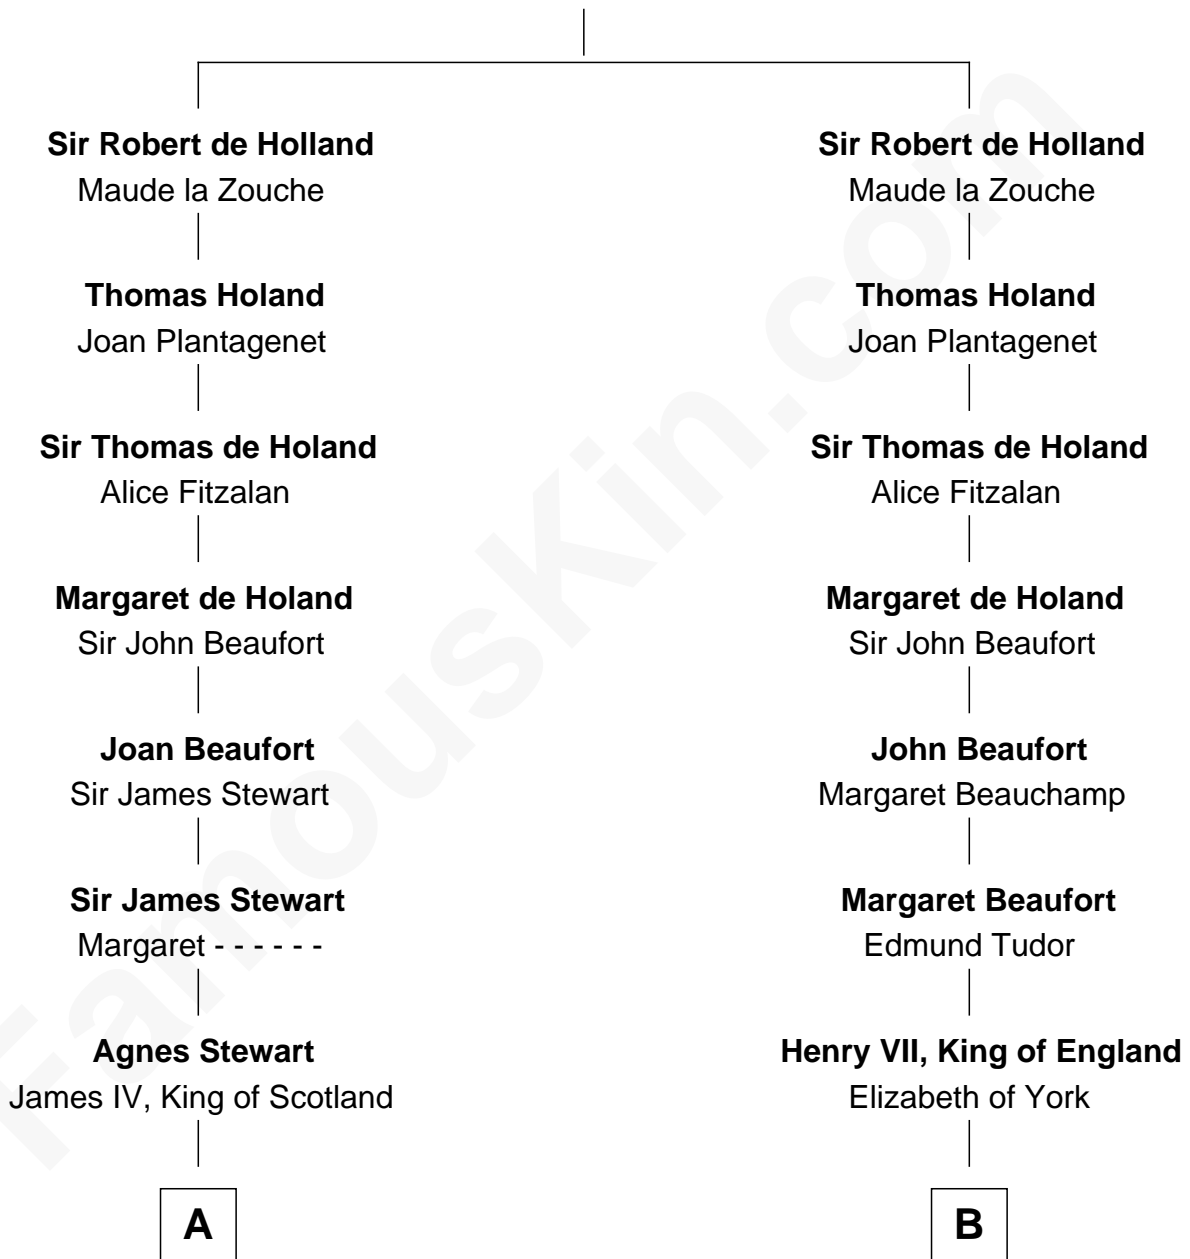

# FamousKin.com Relationship Chart of

**Guy Ritchie**

*British Filmmaker*

8th cousin 13 times removed of

**Queen Elizabeth I**

*Queen of England*

**Sir Robert de Holland**

Elizabeth Samlesbury

**C**

**Frederica Crofton**

Hubert McLaughlin

**Vivian Guy Ouseley McLaughlin**

Edith Jane Martineau

**Doris Margaretta McLaughlin**

Stuart John Ritchie

**John Vivian Ritchie**

Amber Mary Parkinson

**Guy Ritchie**

*British Filmmaker*