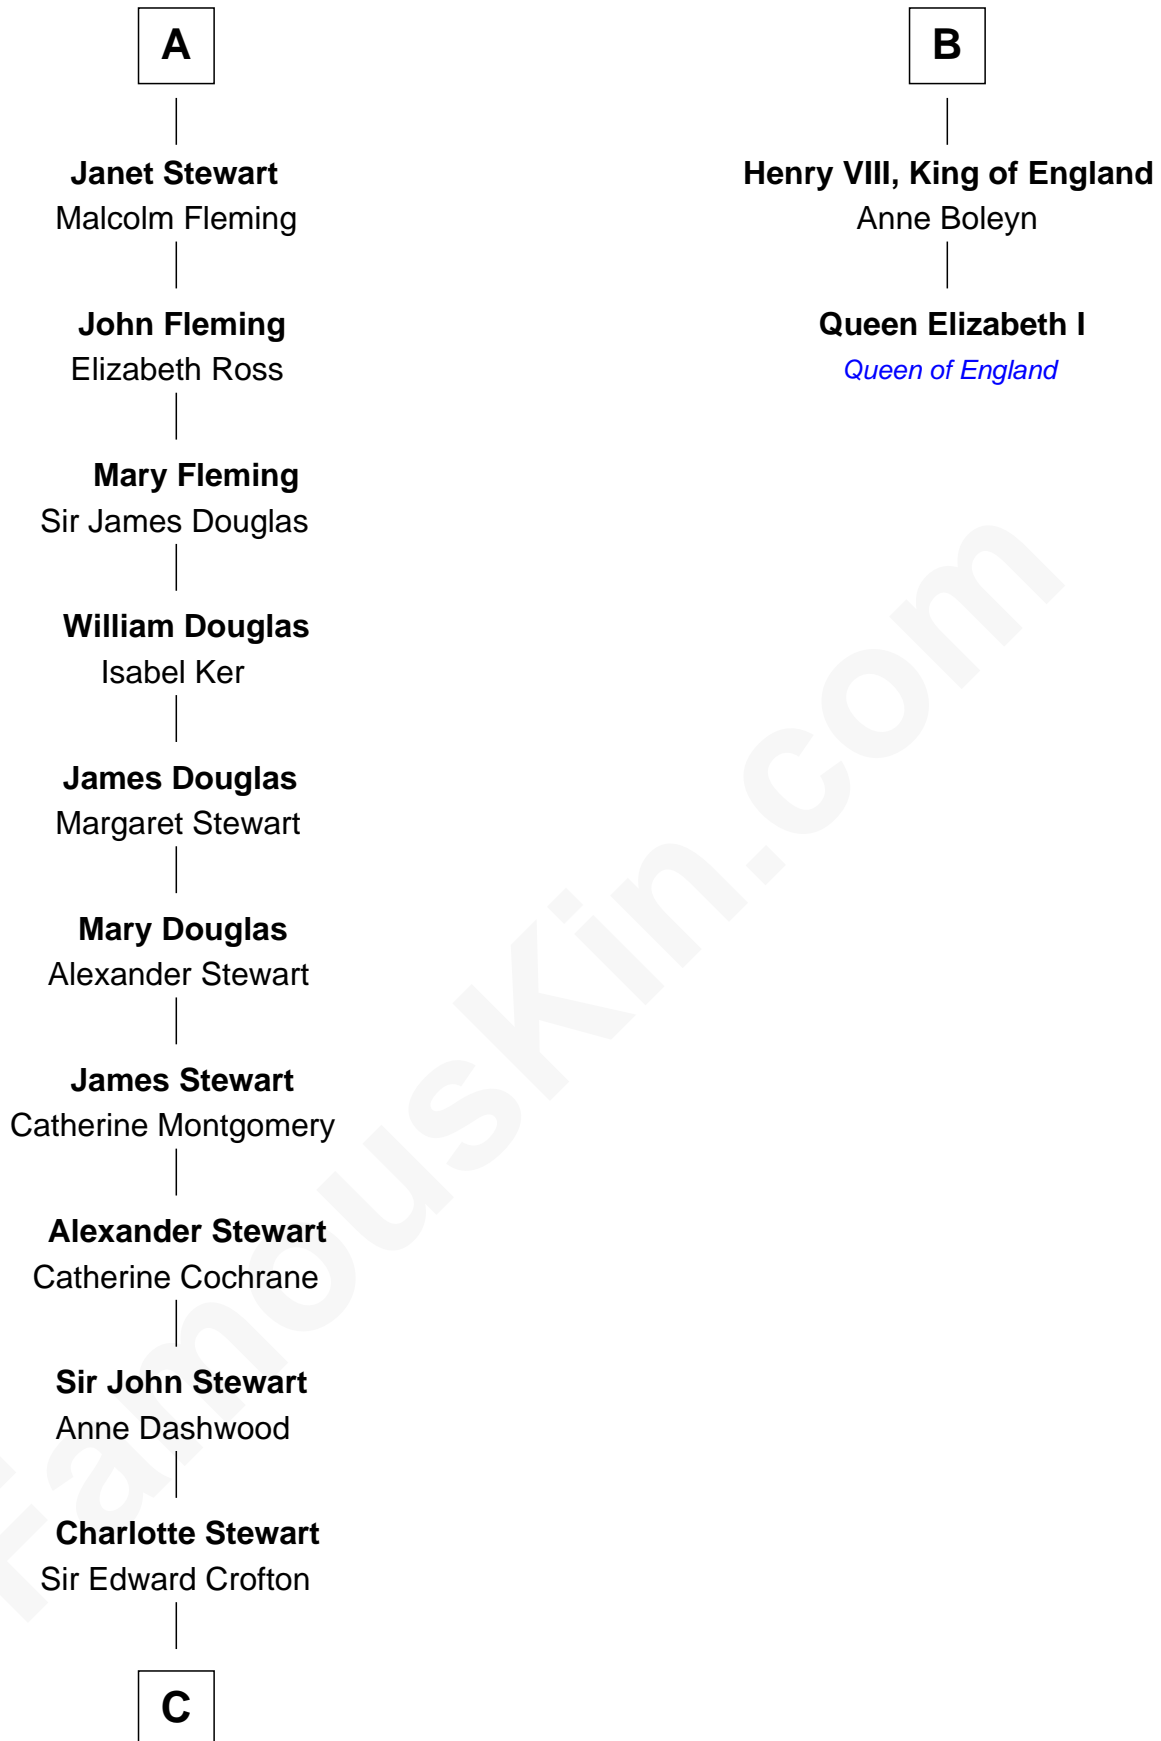

# FamousKin.com Relationship Chart of

**Guy Ritchie**

*British Filmmaker*

8th cousin 13 times removed of

**Queen Elizabeth I**

*Queen of England*

**C**

**Frederica Crofton**

Hubert McLaughlin

**Vivian Guy Ouseley McLaughlin**

Edith Jane Martineau

**Doris Margaretta McLaughlin**

Stuart John Ritchie

**John Vivian Ritchie**

Amber Mary Parkinson

**Guy Ritchie**