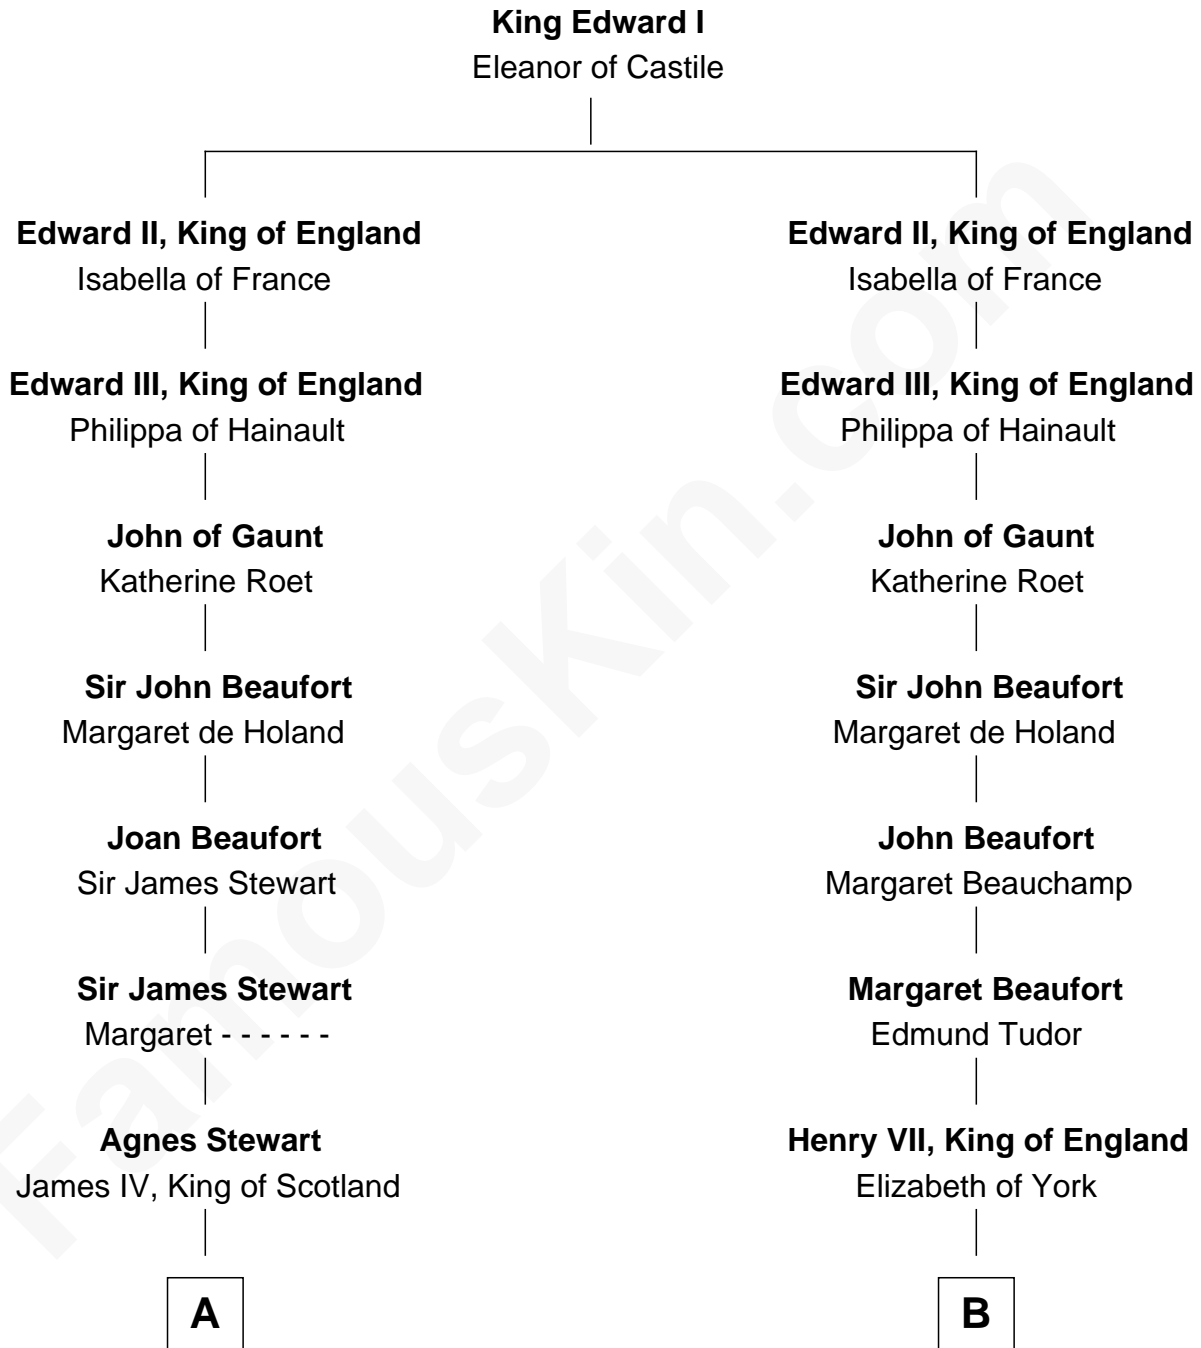

# FamousKin.com Relationship Chart of

**Guy Ritchie**

*British Filmmaker*

8th cousin 13 times removed of

**Queen Elizabeth I**

*Queen of England*

**C**

**Frederica Crofton**

Hubert McLaughlin

**Vivian Guy Ouseley McLaughlin**

Edith Jane Martineau

**Doris Margaretta McLaughlin**

Stuart John Ritchie

**John Vivian Ritchie**

Amber Mary Parkinson

**Guy Ritchie**