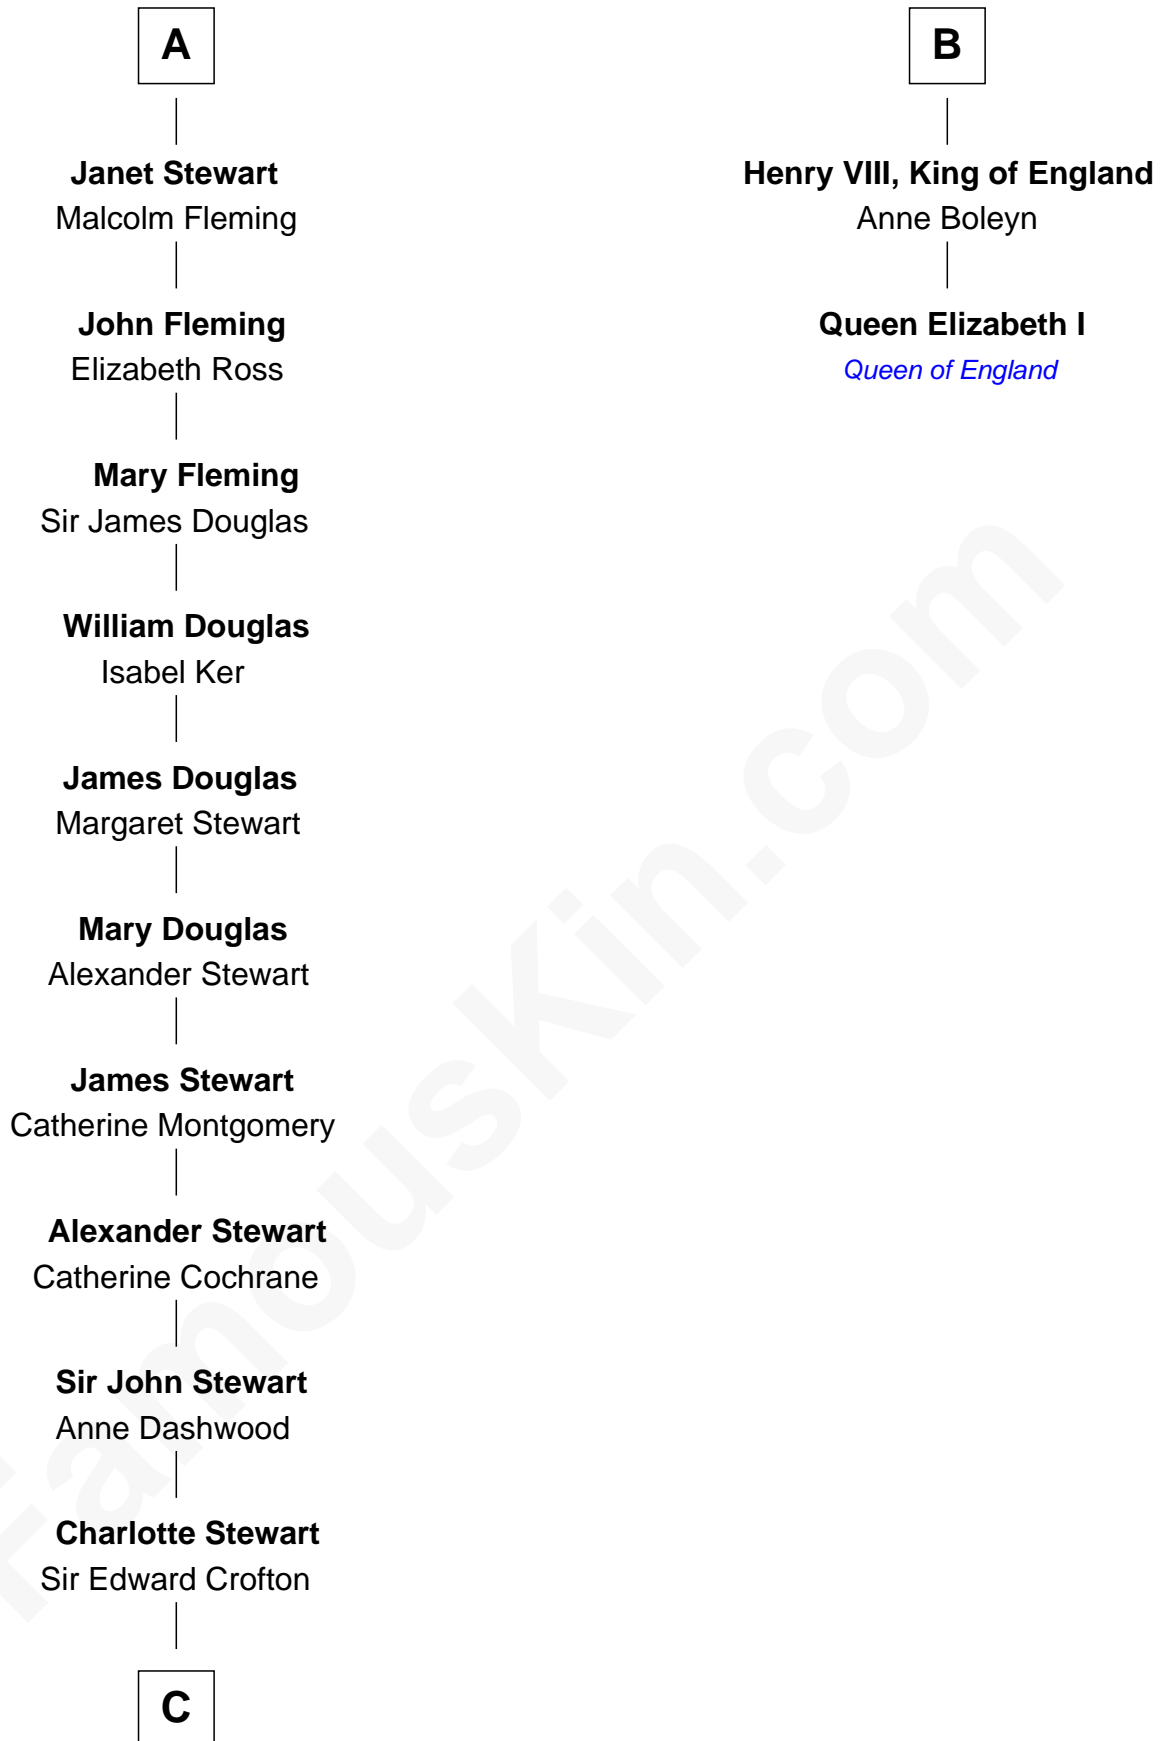

# FamousKin.com Relationship Chart of

**Guy Ritchie**

*British Filmmaker*

8th cousin 13 times removed of

**Queen Elizabeth I**

*Queen of England*

**Sir Patrick de Chaworth**

Isabella de Beauchamp

**C**

**Frederica Crofton**

Hubert McLaughlin

**Vivian Guy Ouseley McLaughlin**

Edith Jane Martineau

**Doris Margaretta McLaughlin**

Stuart John Ritchie

**John Vivian Ritchie**