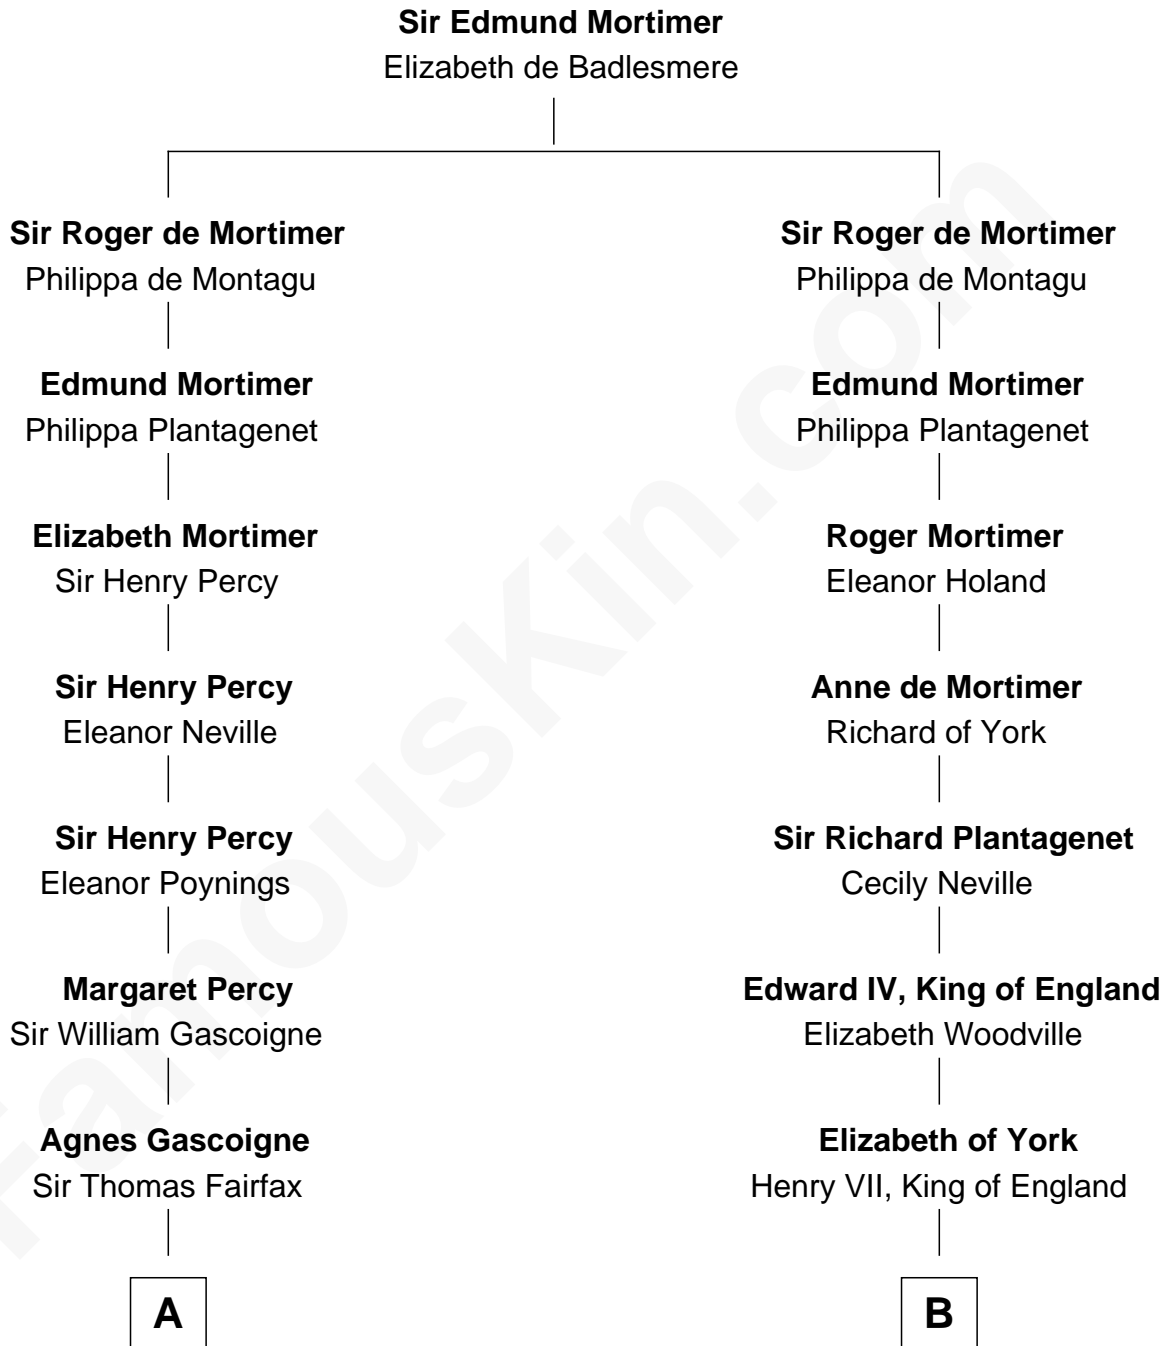

FamousKin.com Relationship Chart of

Guy Ritchie

British Filmmaker

8th cousin 12 times removed of

Queen Elizabeth I

Queen of England

C

—
Edith Jane Martineau
Vivian Guy Ouseley McLaughlin

—
Doris Margaretta McLaughlin
Stuart John Ritchie

—
John Vivian Ritchie
Amber Mary Parkinson

—
Guy Ritchie
British Filmmaker

FamousKin.com