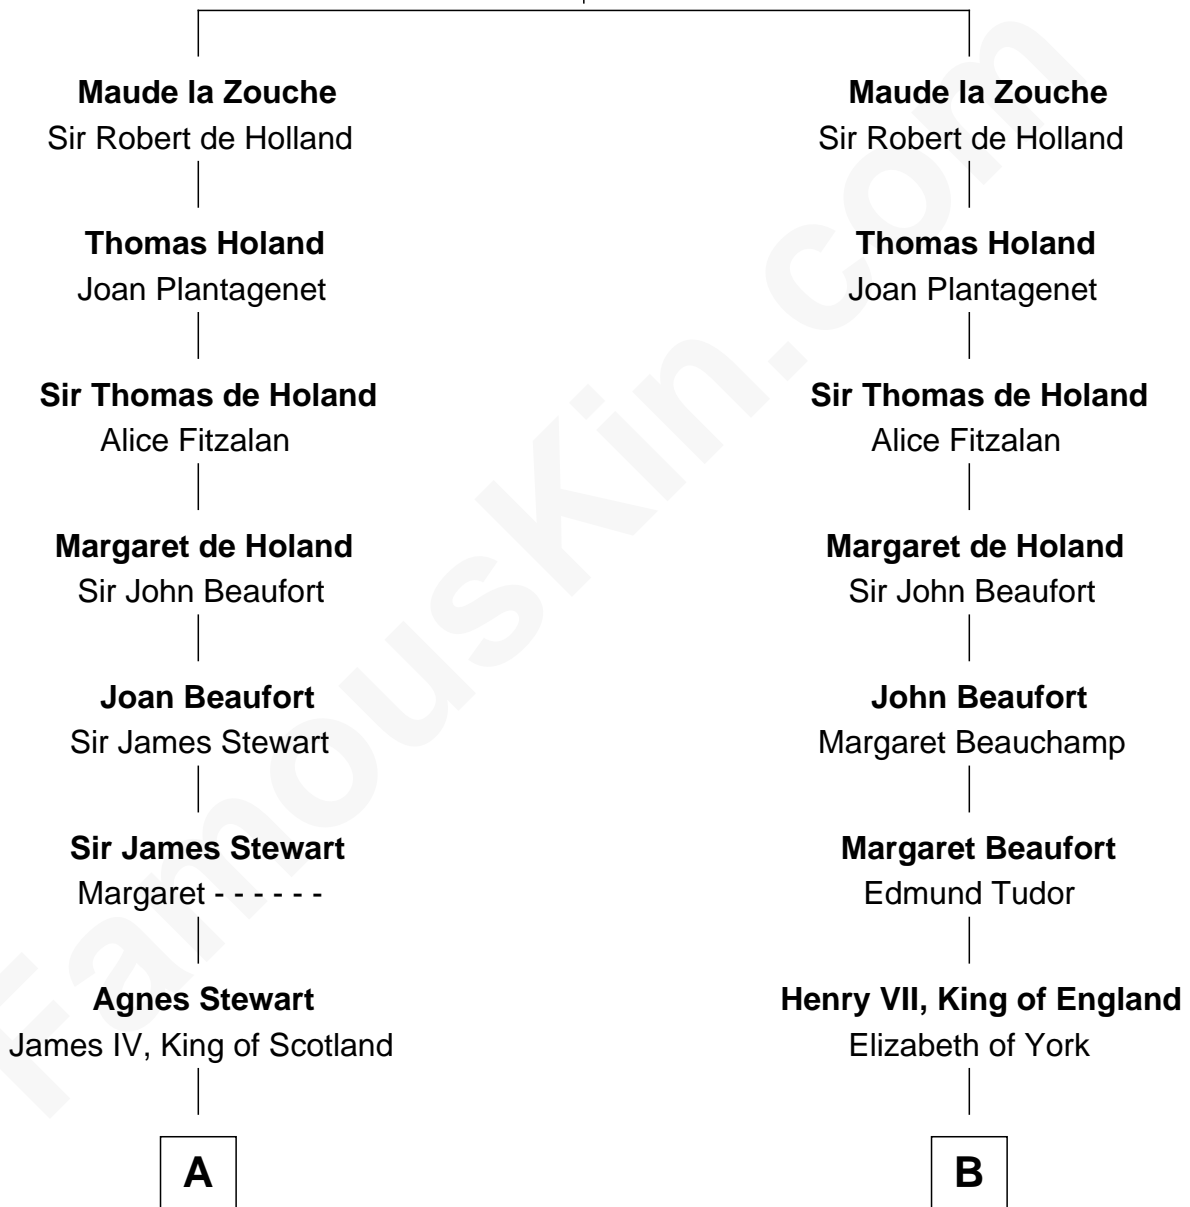

FamousKin.com Relationship Chart of

Guy Ritchie

British Filmmaker

8th cousin 13 times removed of

Queen Elizabeth I

Queen of England

Sir Alan la Zouche

Eleanor de Segrave