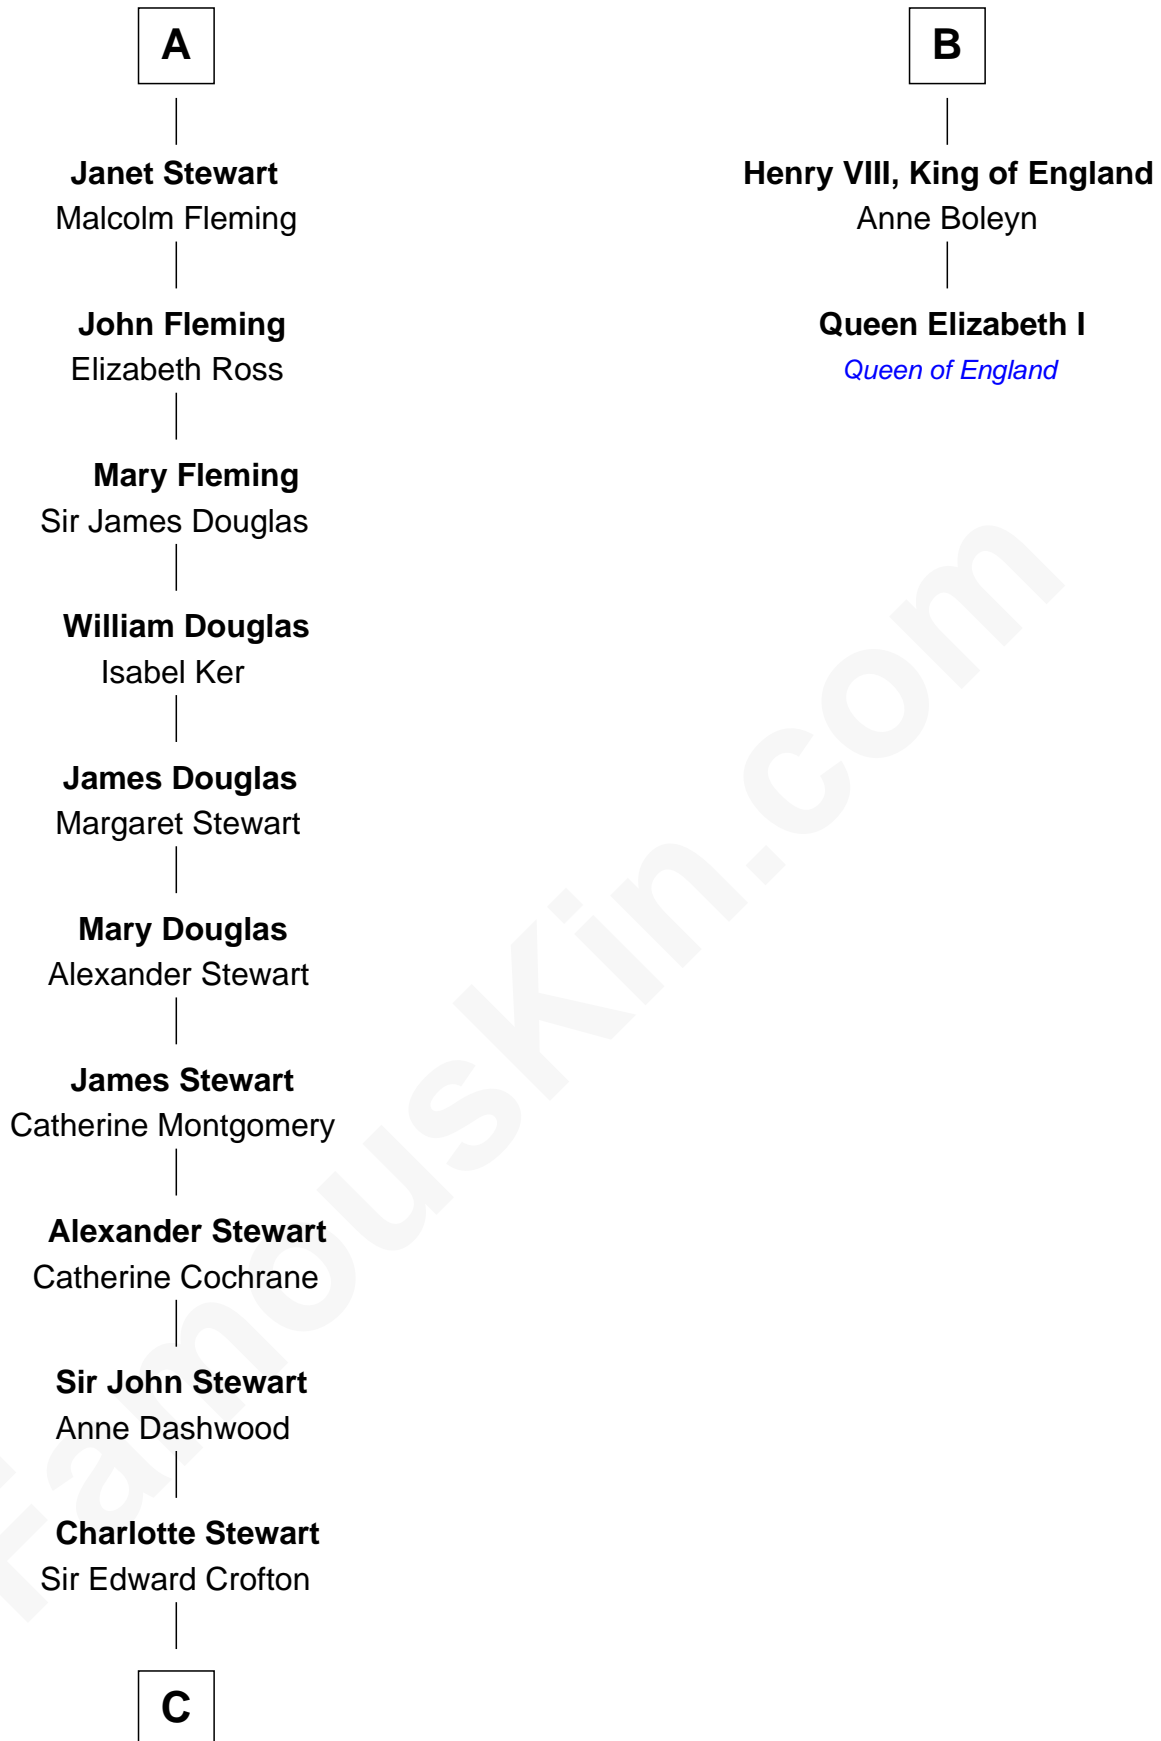

FamousKin.com Relationship Chart of

Guy Ritchie

British Filmmaker

8th cousin 13 times removed of

Queen Elizabeth I

Queen of England

Sir Alan la Zouche

Eleanor de Segrave