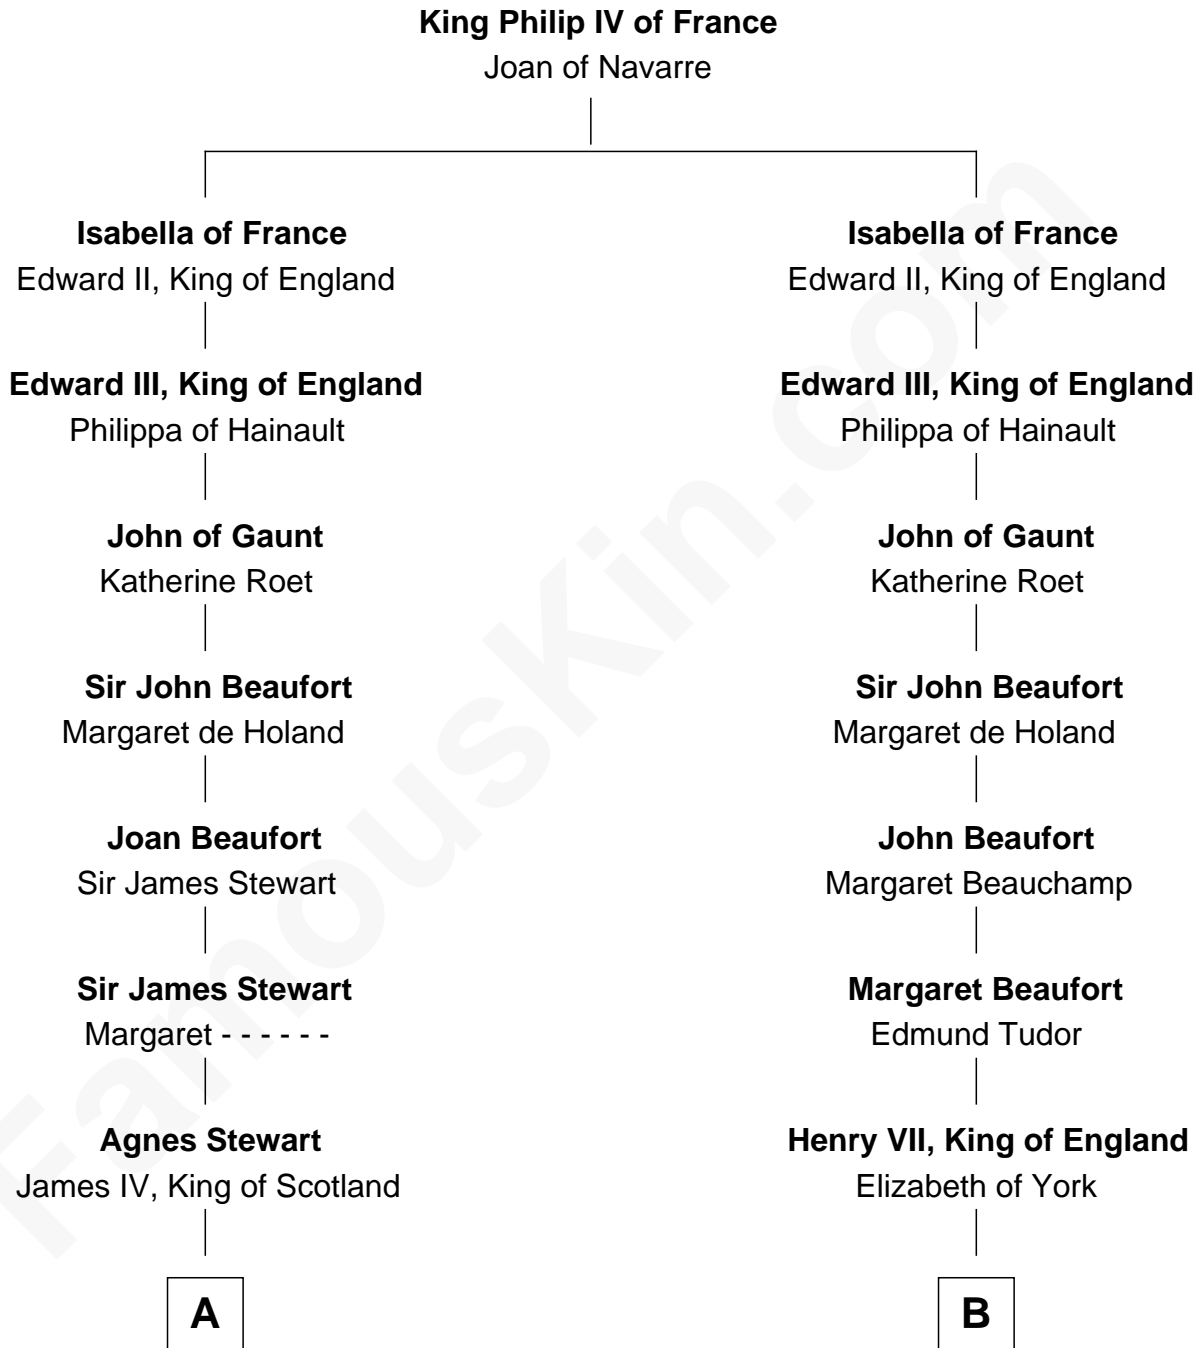

FamousKin.com Relationship Chart of

Guy Ritchie

British Filmmaker

8th cousin 13 times removed of

Queen Elizabeth I

Queen of England

C

Frederica Crofton