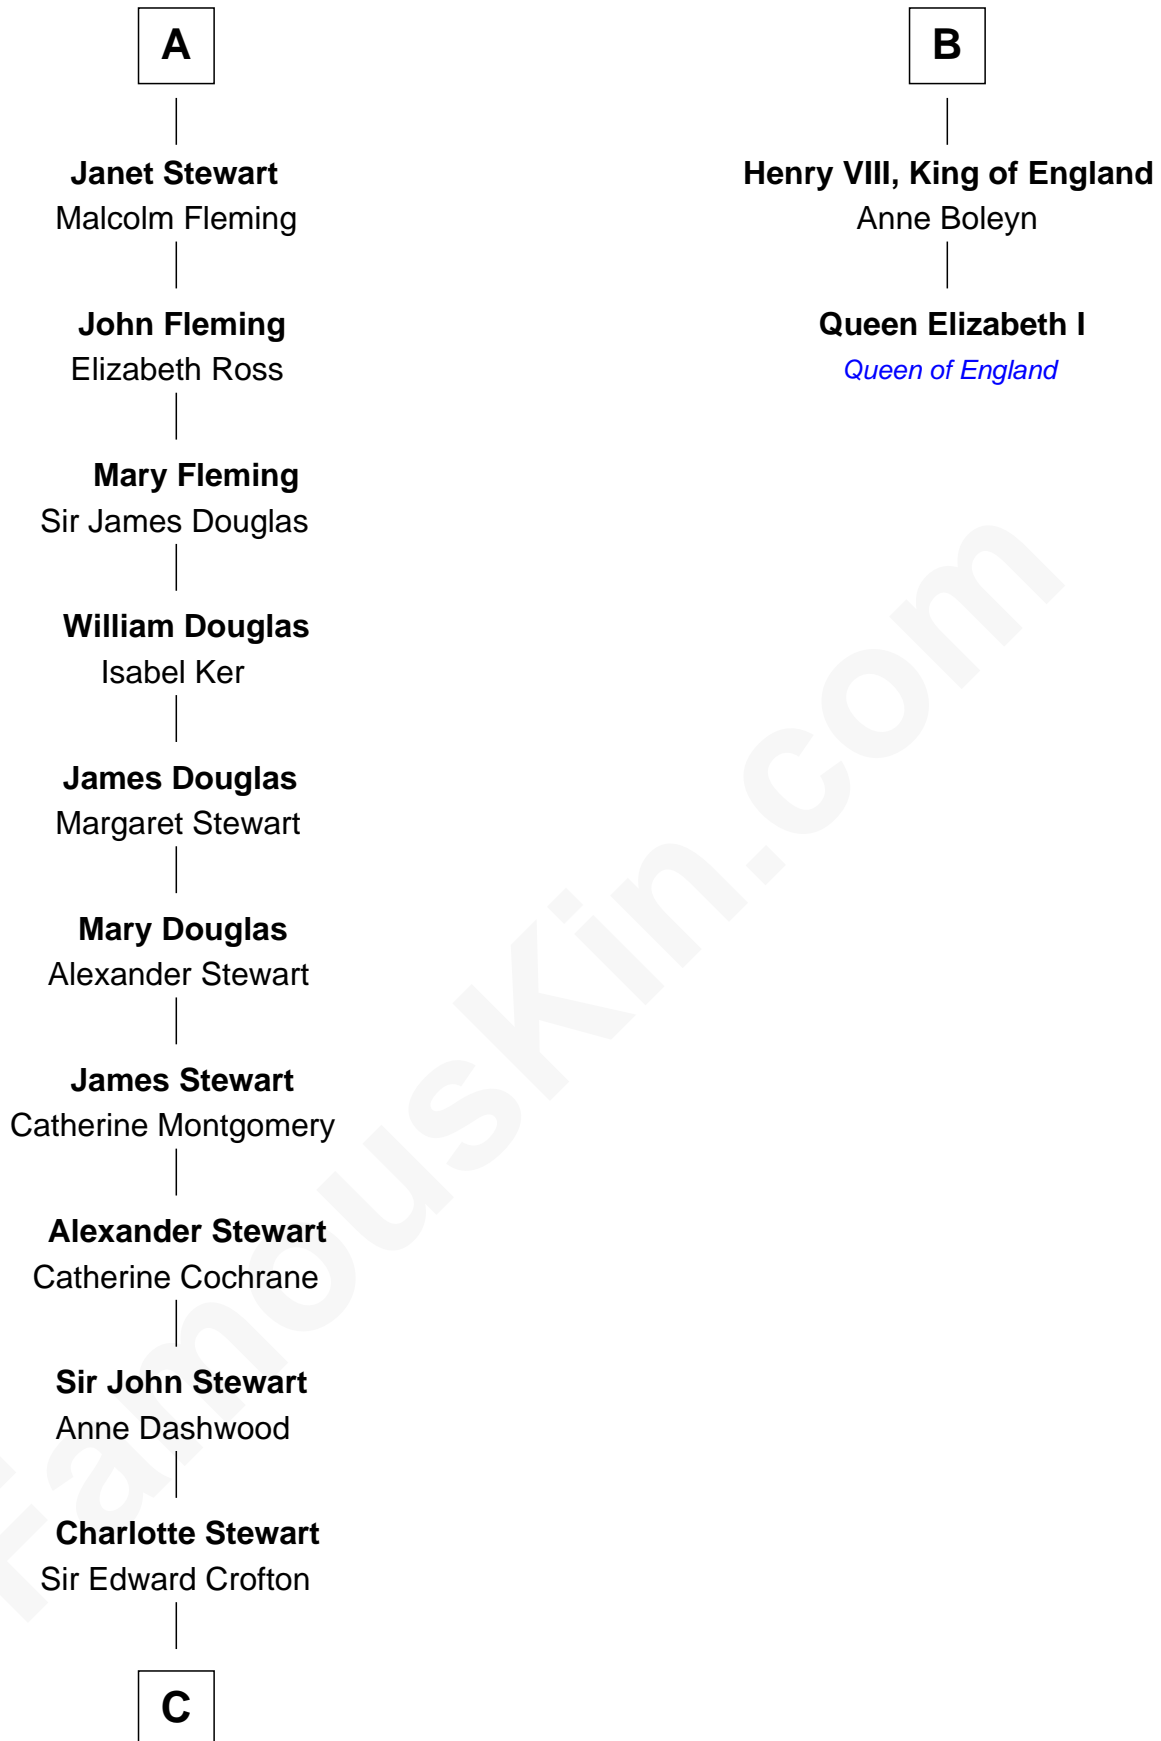

FamousKin.com Relationship Chart of

Guy Ritchie

British Filmmaker

8th cousin 13 times removed of

Queen Elizabeth I

Queen of England

C

Frederica Crofton

Hubert McLaughlin

Vivian Guy Ouseley McLaughlin

Edith Jane Martineau

Doris Margaretta McLaughlin

Stuart John Ritchie

John Vivian Ritchie

Amber Mary Parkinson

Guy Ritchie