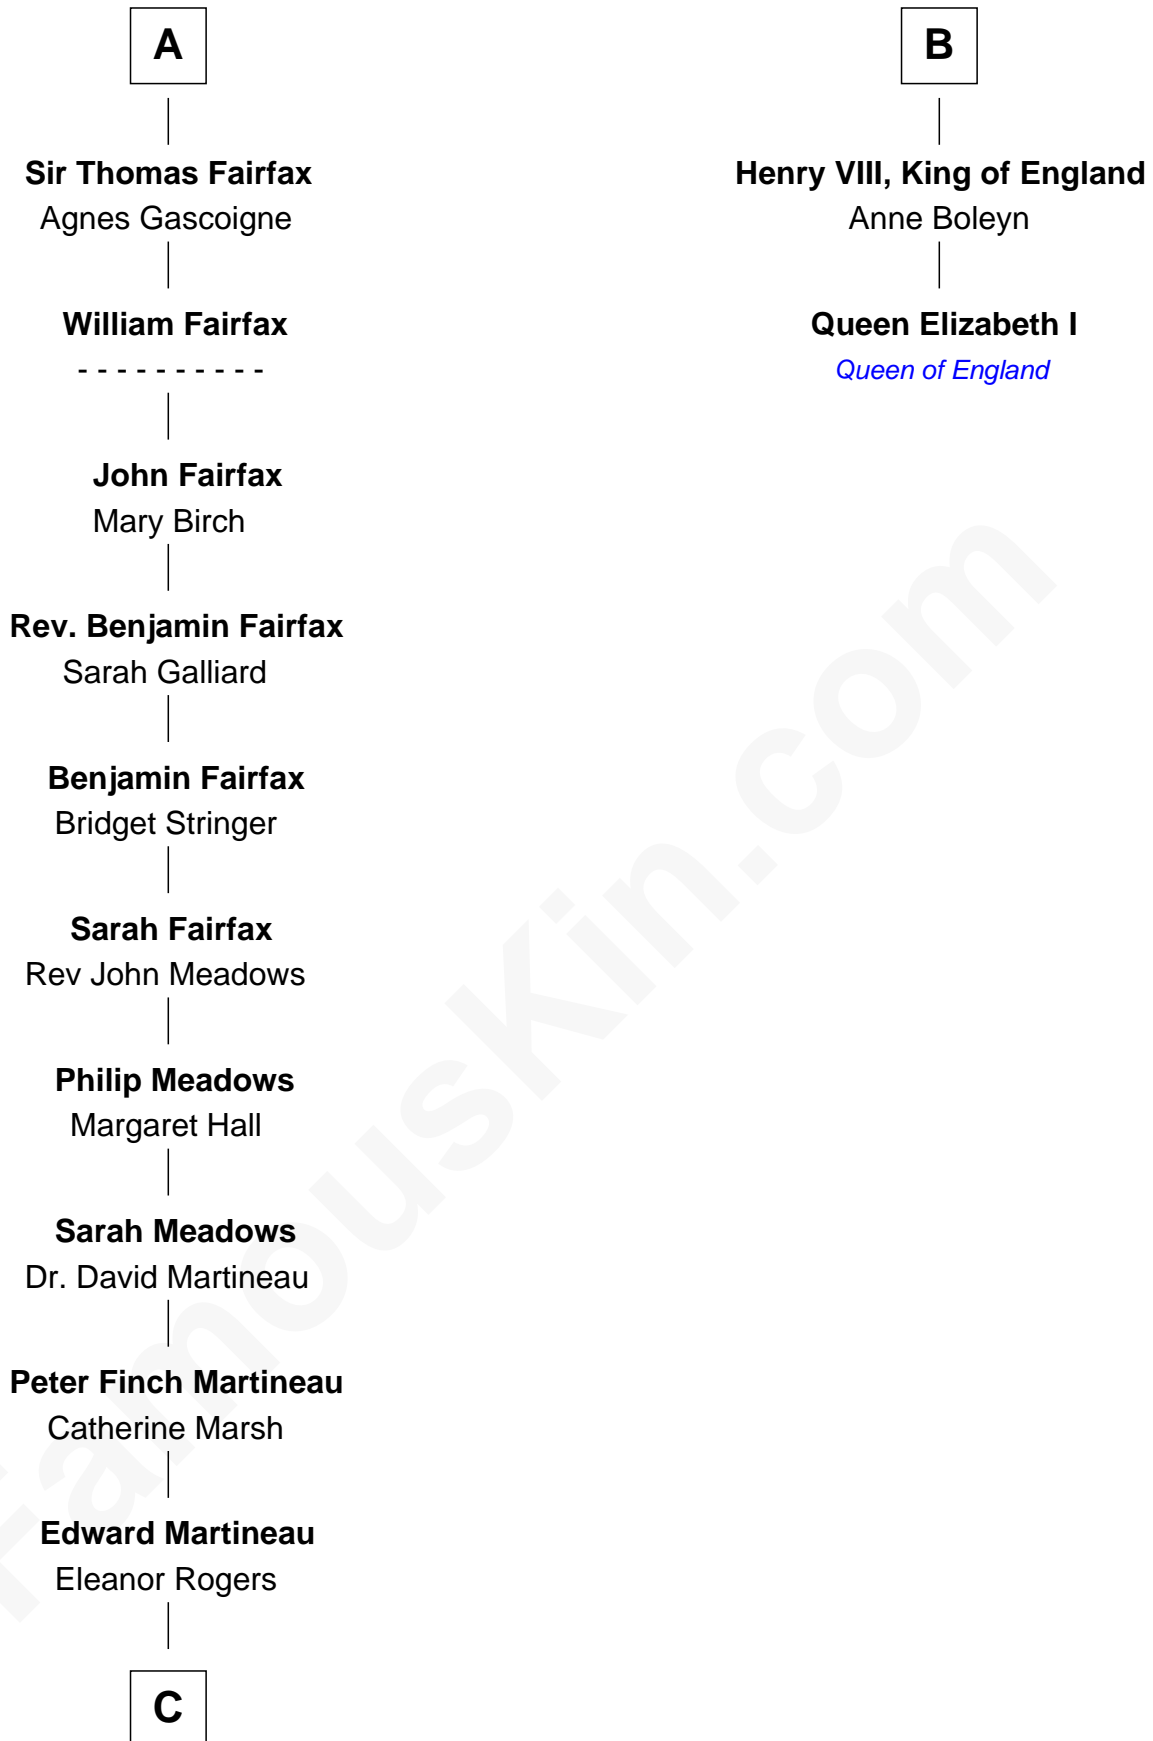

# FamousKin.com Relationship Chart of

**Guy Ritchie**

*British Filmmaker*

8th cousin 13 times removed of

**Queen Elizabeth I**

*Queen of England*

**Robert FitzRoger**

Margery la Zouche

Sir Ranulph de Neville

**Sir Ralph de Neville**

Alice de Audley

**Sir John de Neville**

Maude de Percy

**Sir Ralph Neville**

Joan Beaufort

**Cecily Neville**

Sir Richard Plantagenet

**Edward IV, King of England**

Elizabeth Woodville

**Elizabeth of York**

Henry VII, King of England

**B**

**C**

**William Martineau**  
Margaretta Sarah Mason

**Edith Jane Martineau**  
Vivian Guy Ouseley McLaughlin

**Doris Margaretta McLaughlin**  
Stuart John Ritchie

**John Vivian Ritchie**  
Amber Mary Parkinson

**Guy Ritchie**  
*British Filmmaker*

FamousKin.com