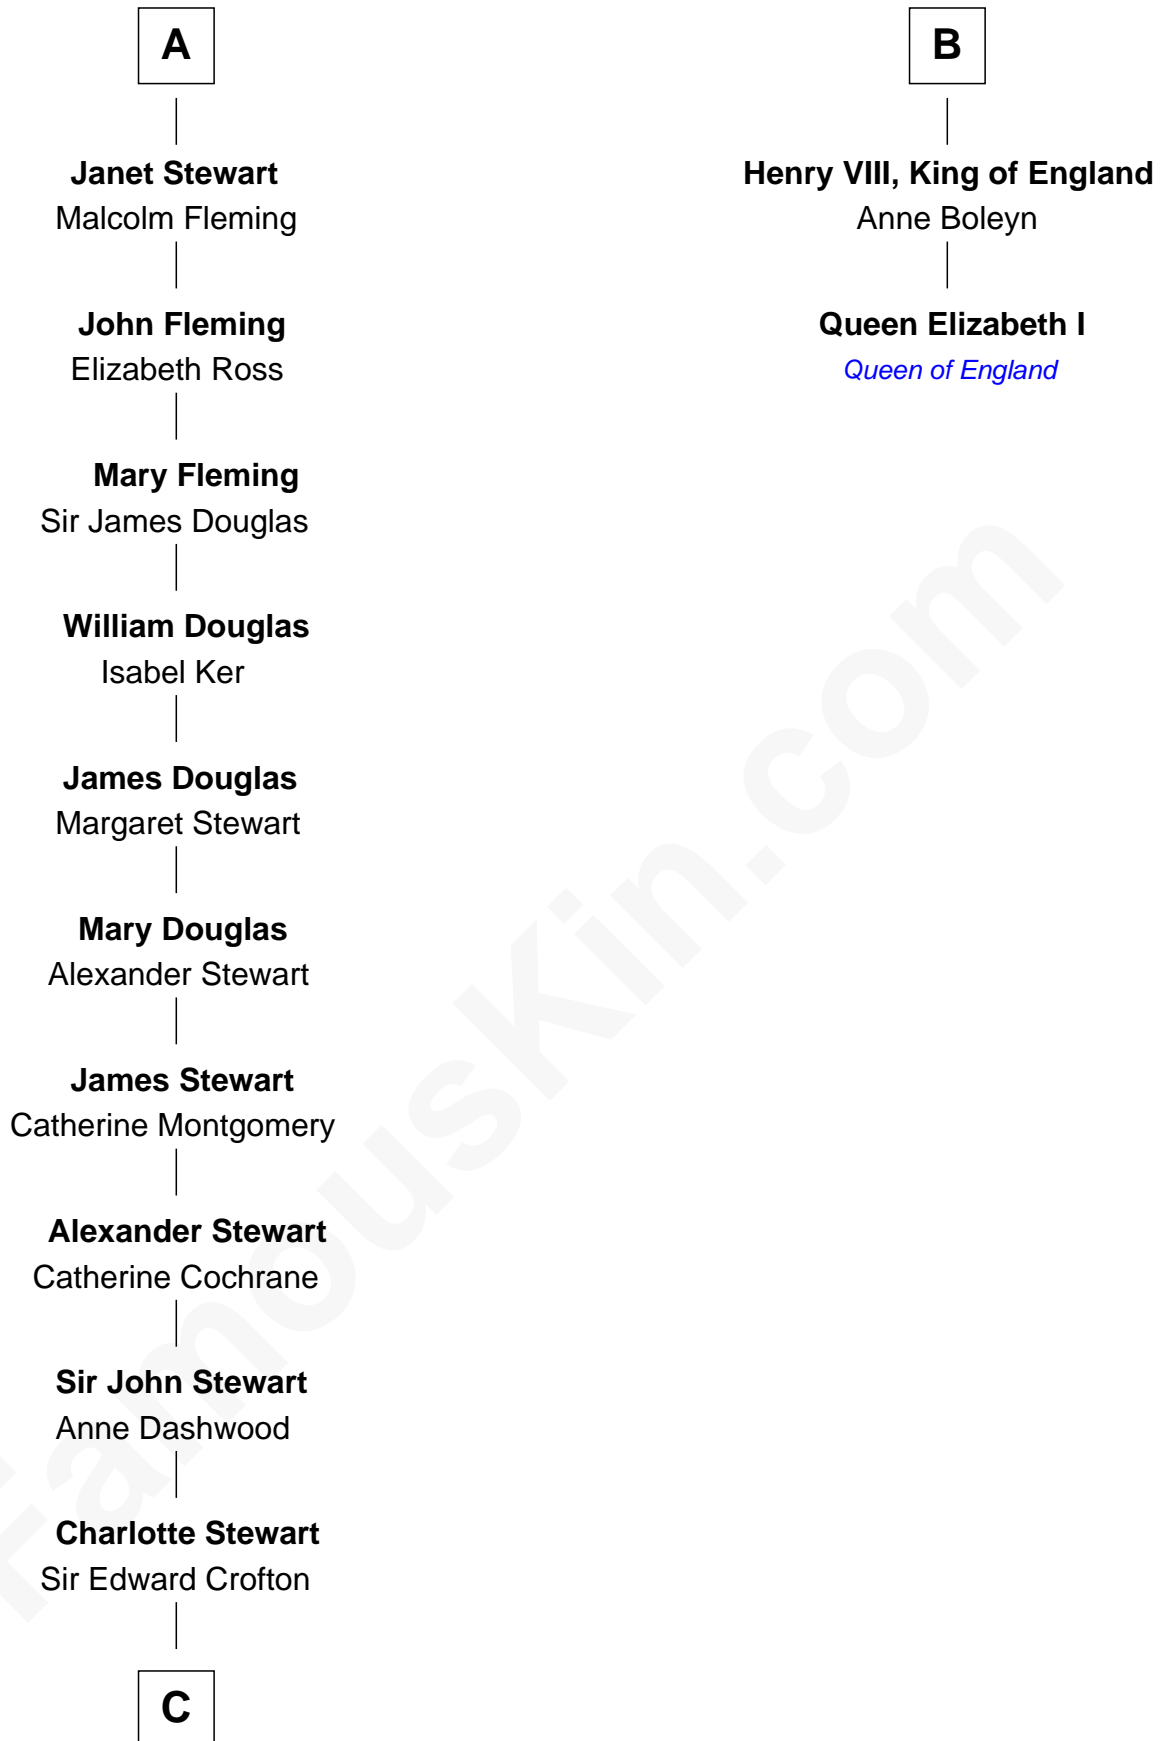

FamousKin.com Relationship Chart of

Guy Ritchie

British Filmmaker

8th cousin 13 times removed of

Queen Elizabeth I

Queen of England

C

Frederica Crofton

Hubert McLaughlin

Vivian Guy Ouseley McLaughlin

Edith Jane Martineau

Doris Margareta McLaughlin

Stuart John Ritchie

John Vivian Ritchie

Amber Mary Parkinson

Guy Ritchie