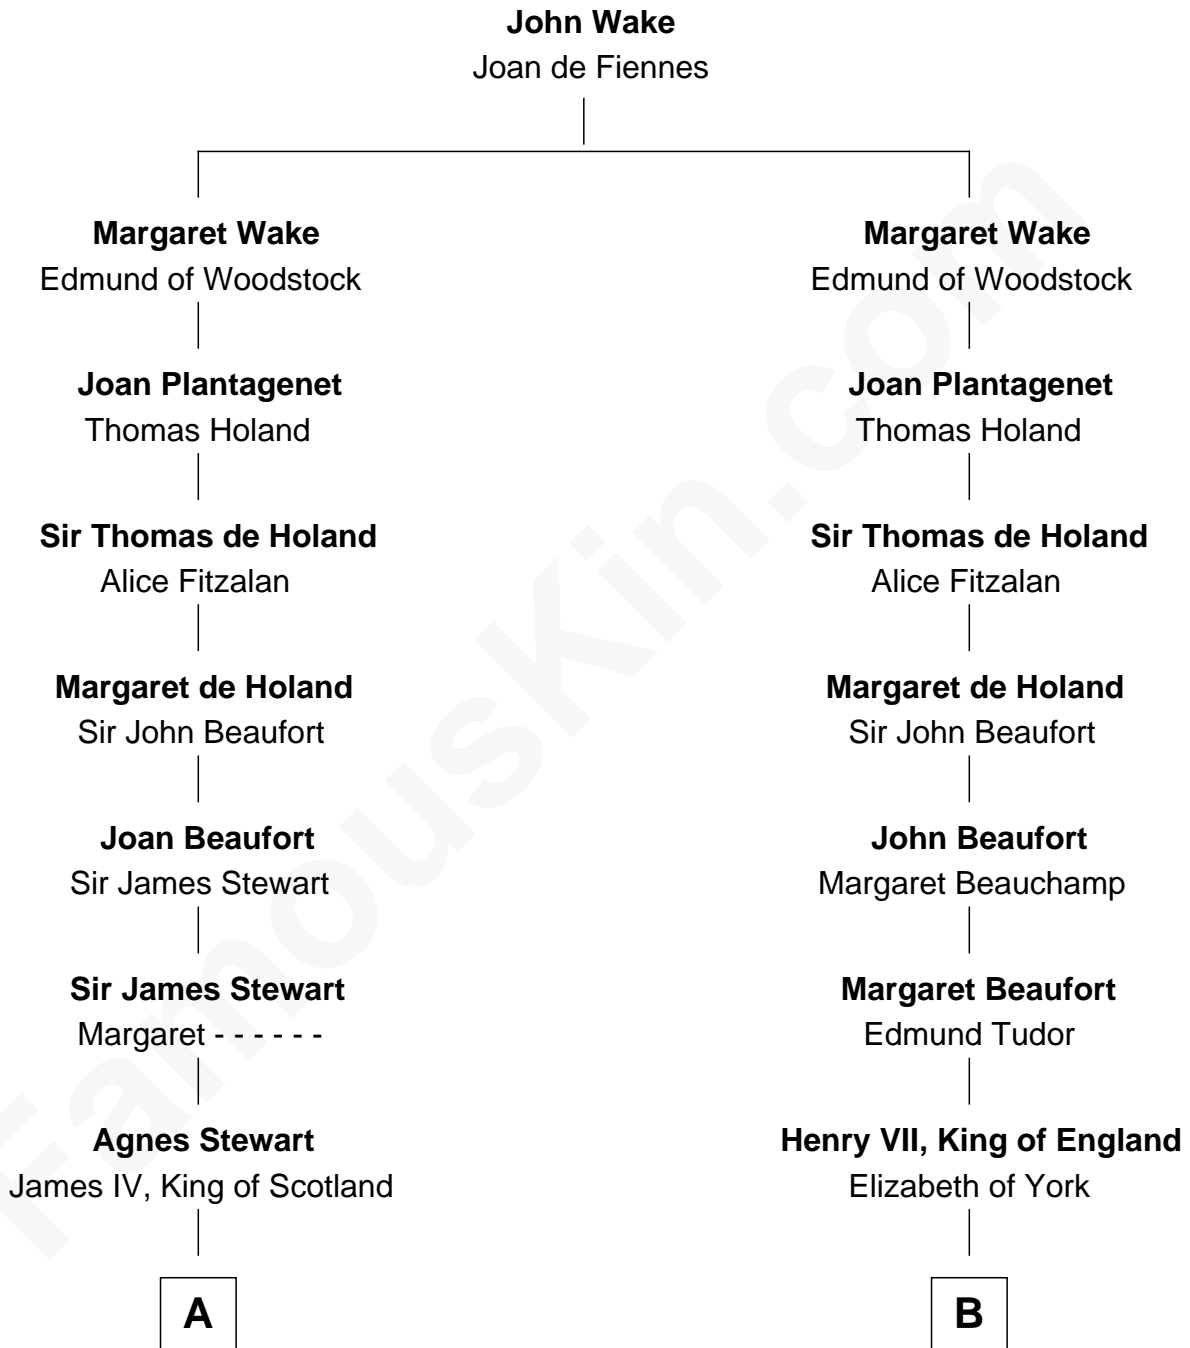

FamousKin.com Relationship Chart of

Guy Ritchie

British Filmmaker

8th cousin 13 times removed of

Queen Elizabeth I

Queen of England

C

Frederica Crofton

Hubert McLaughlin

Vivian Guy Ouseley McLaughlin

Edith Jane Martineau

Doris Margareta McLaughlin

Stuart John Ritchie

John Vivian Ritchie

Amber Mary Parkinson

Guy Ritchie