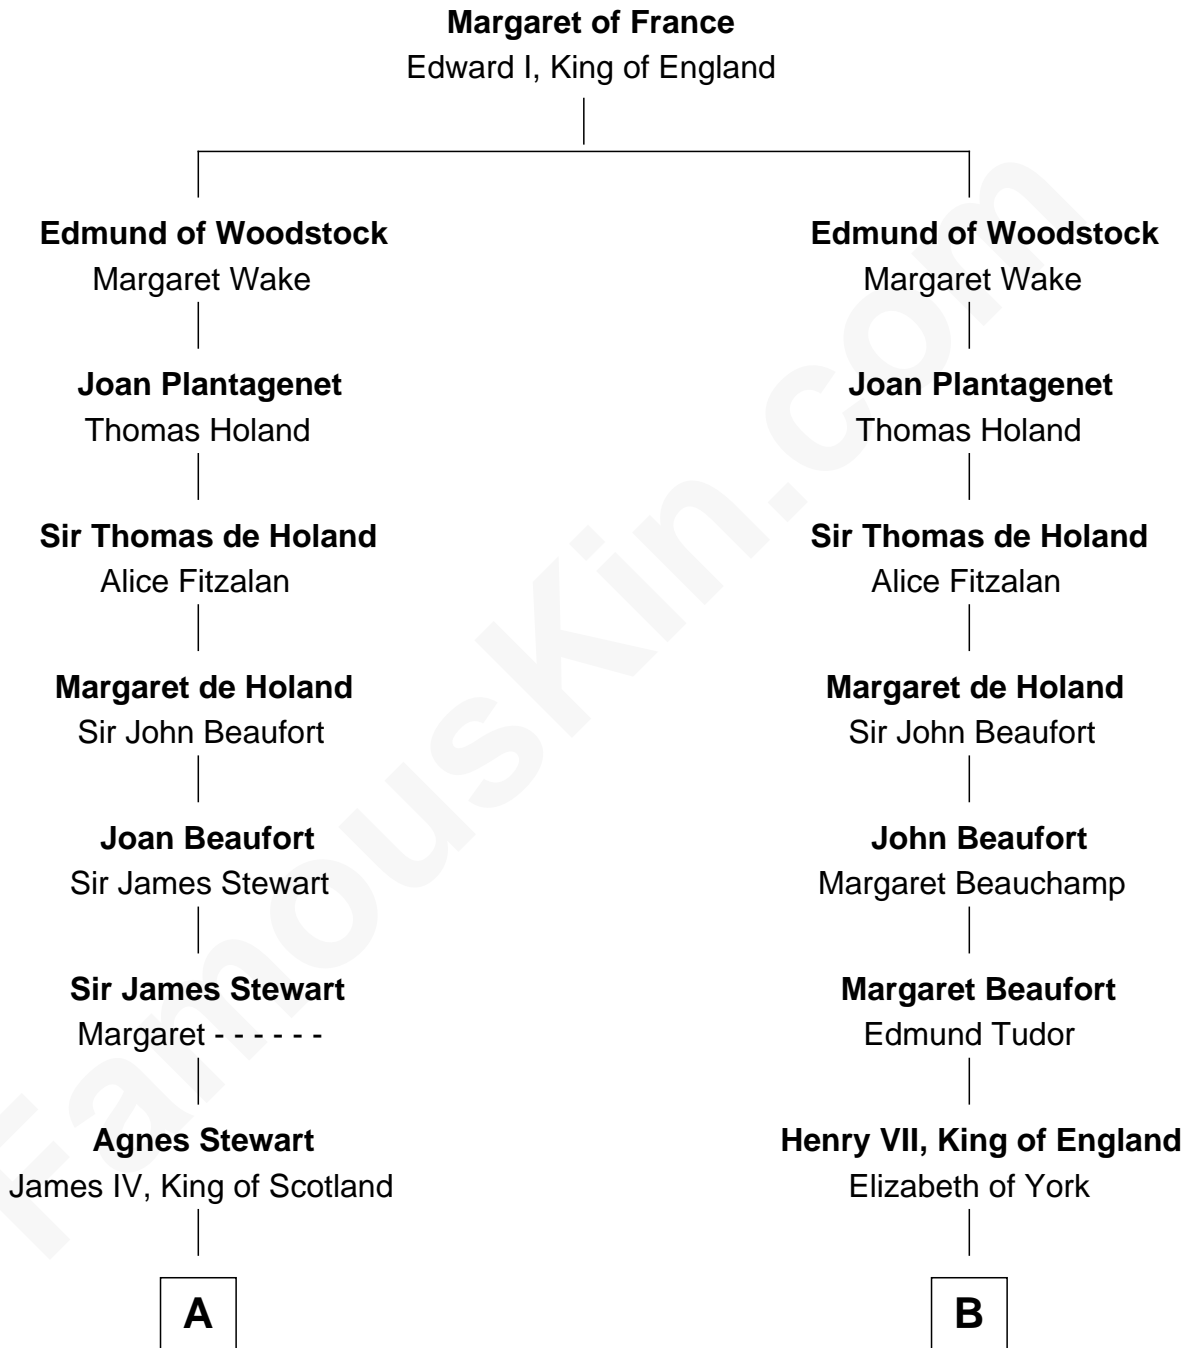

FamousKin.com Relationship Chart of

Guy Ritchie

British Filmmaker

8th cousin 13 times removed of

Queen Elizabeth I

Queen of England

C

Frederica Crofton

Hubert McLaughlin

Vivian Guy Ouseley McLaughlin

Edith Jane Martineau

Doris Margaretta McLaughlin

Stuart John Ritchie

John Vivian Ritchie

Amber Mary Parkinson

Guy Ritchie