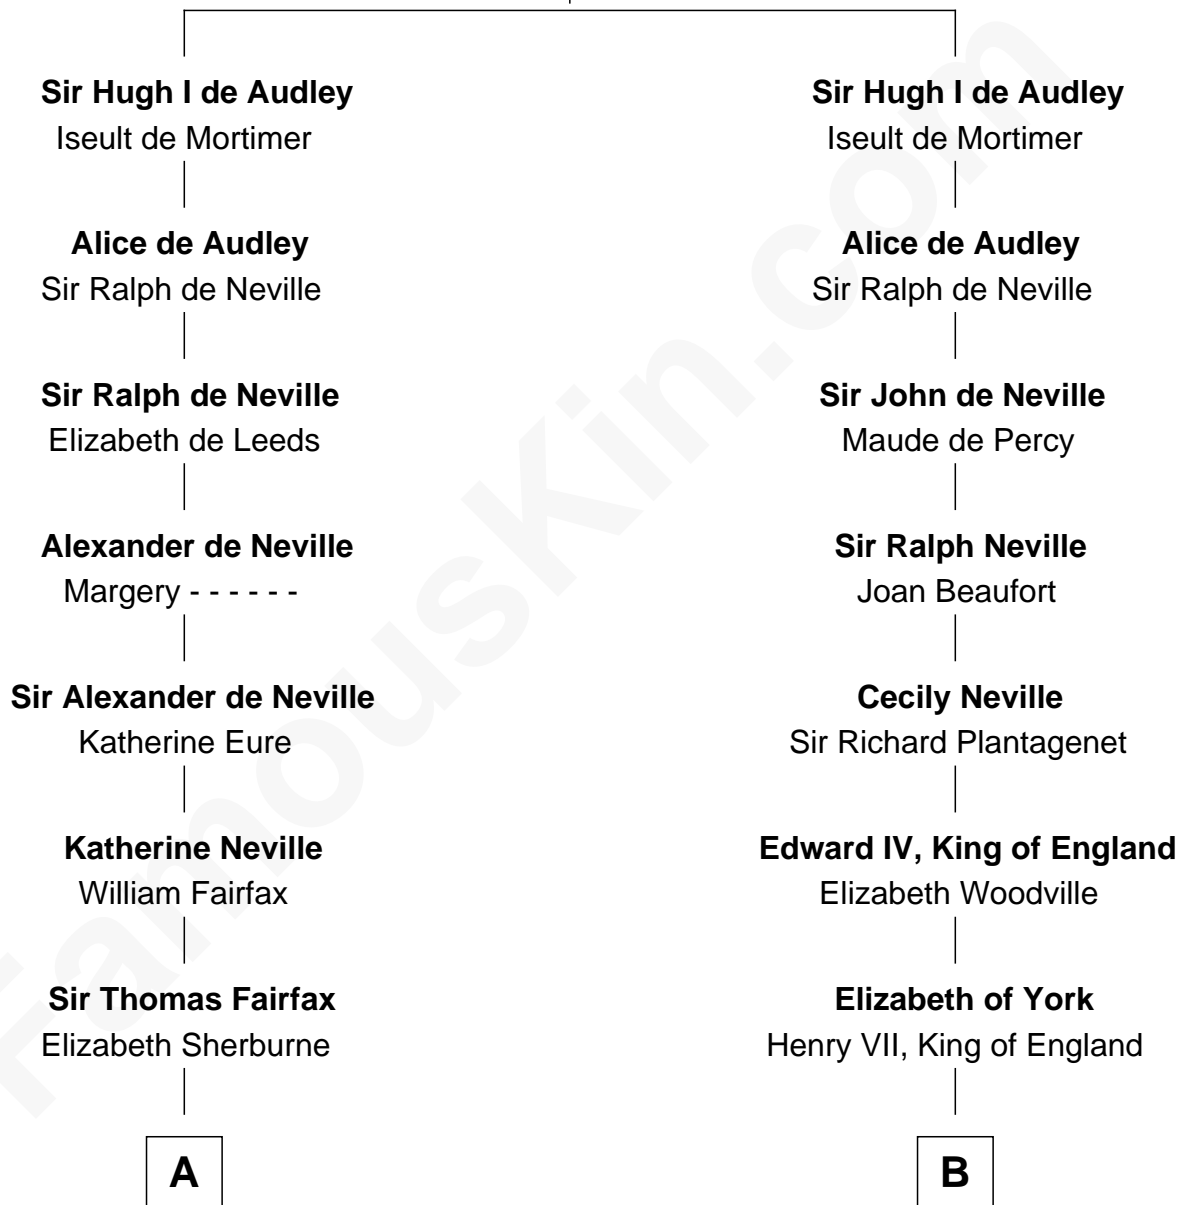

FamousKin.com Relationship Chart of

Guy Ritchie

British Filmmaker

8th cousin 13 times removed of

Queen Elizabeth I

Queen of England

Sir James de Audley

Ela Longespee

C

William Martineau
Margaretta Sarah Mason

Edith Jane Martineau
Vivian Guy Ouseley McLaughlin

Doris Margaretta McLaughlin
Stuart John Ritchie

John Vivian Ritchie
Amber Mary Parkinson

Guy Ritchie
British Filmmaker