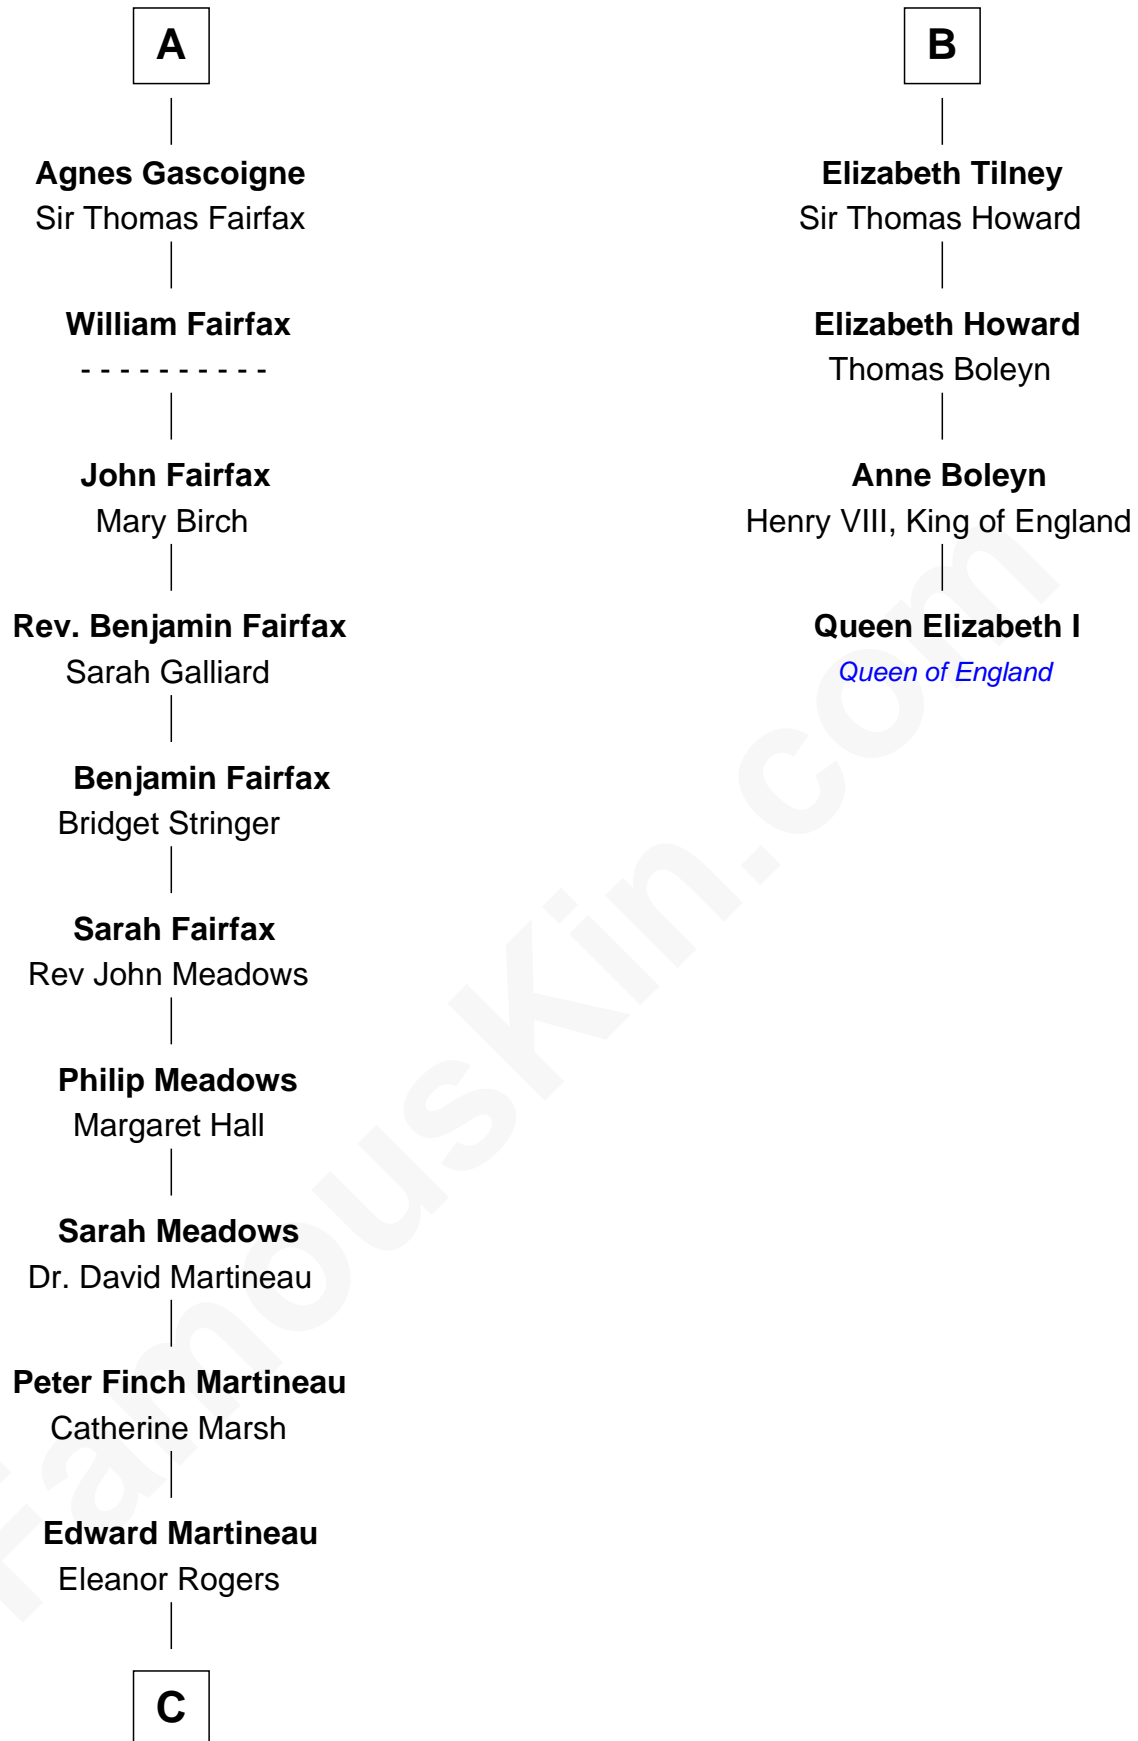

# FamousKin.com Relationship Chart of

**Guy Ritchie**

*British Filmmaker*

10th cousin 11 times removed of

**Queen Elizabeth I**

*Queen of England*

**Sir William de Cantilupe**

Eve de Braiose

**C**

**William Martineau**  
Margaretta Sarah Mason

**Edith Jane Martineau**  
Vivian Guy Ouseley McLaughlin

**Doris Margaretta McLaughlin**  
Stuart John Ritchie

**John Vivian Ritchie**  
Amber Mary Parkinson