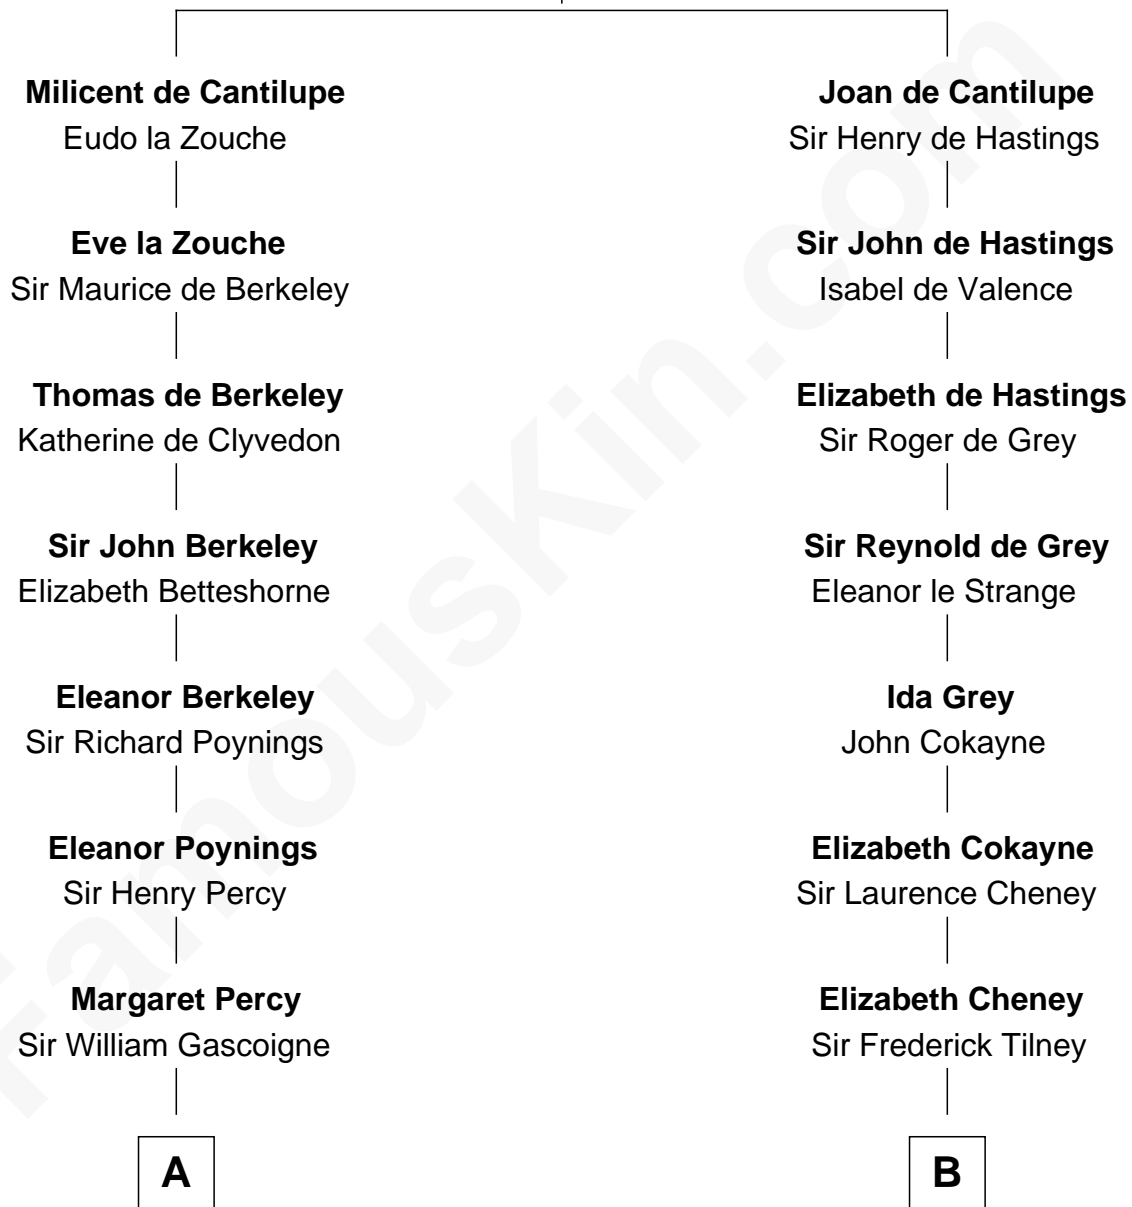

# FamousKin.com Relationship Chart of

**Guy Ritchie**

*British Filmmaker*

10th cousin 11 times removed of

**Queen Elizabeth I**

*Queen of England*

**Sir William de Cantilupe**

Eve de Braiose

**C**

**William Martineau**  
Margaretta Sarah Mason

**Edith Jane Martineau**  
Vivian Guy Ouseley McLaughlin

**Doris Margaretta McLaughlin**  
Stuart John Ritchie

**John Vivian Ritchie**  
Amber Mary Parkinson