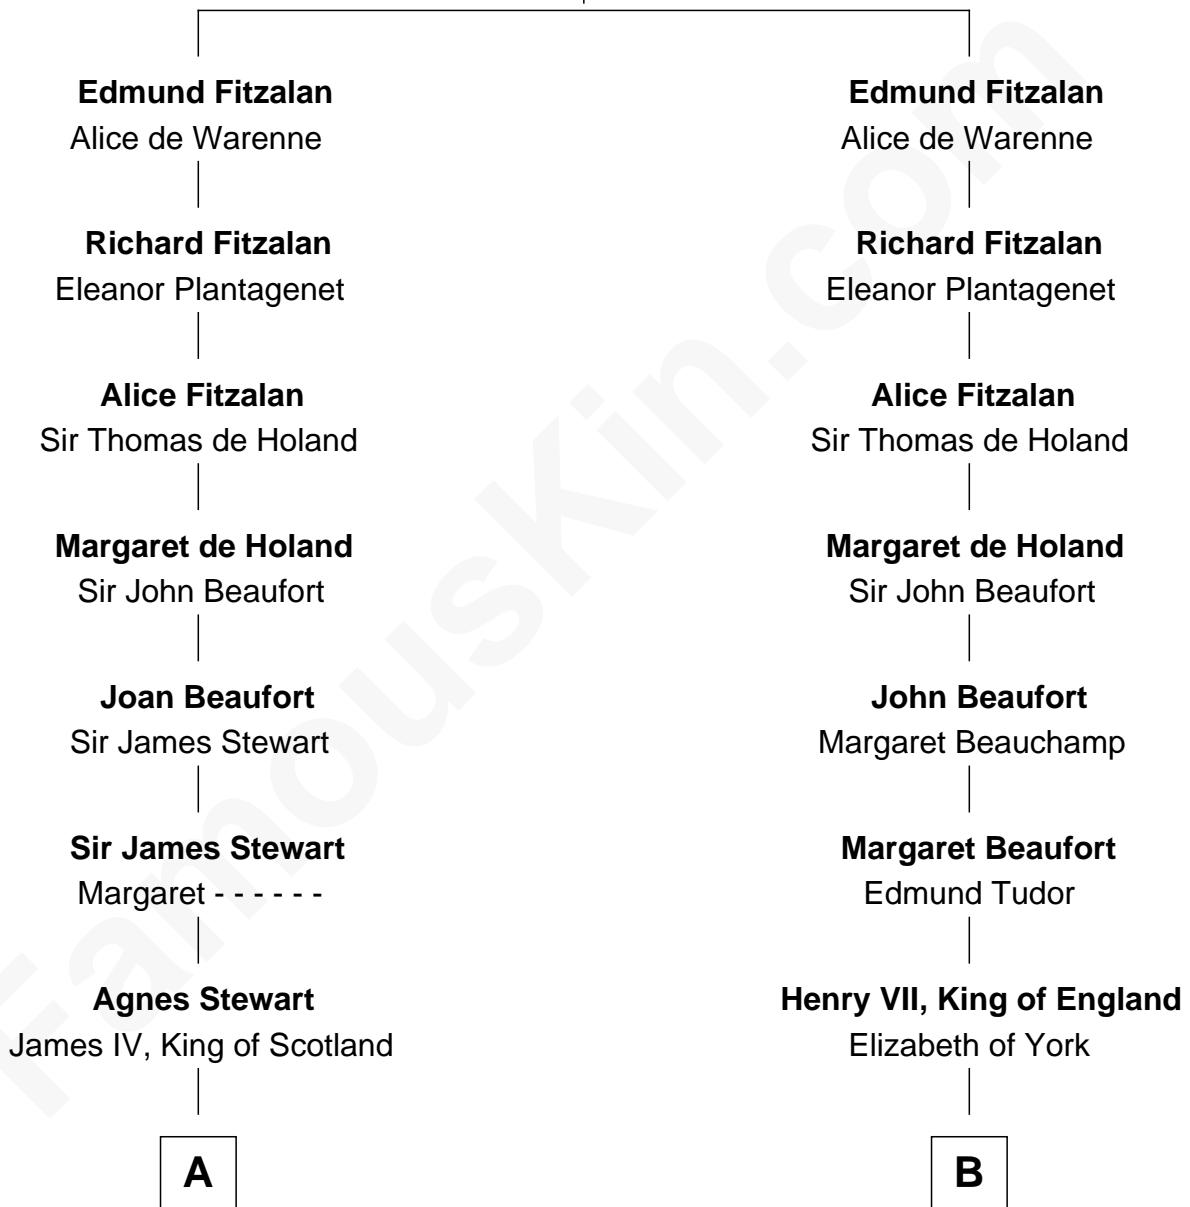

FamousKin.com Relationship Chart of

Guy Ritchie

British Filmmaker

8th cousin 13 times removed of

Queen Elizabeth I

Queen of England

Richard Fitzalan

Alice de Saluzzo