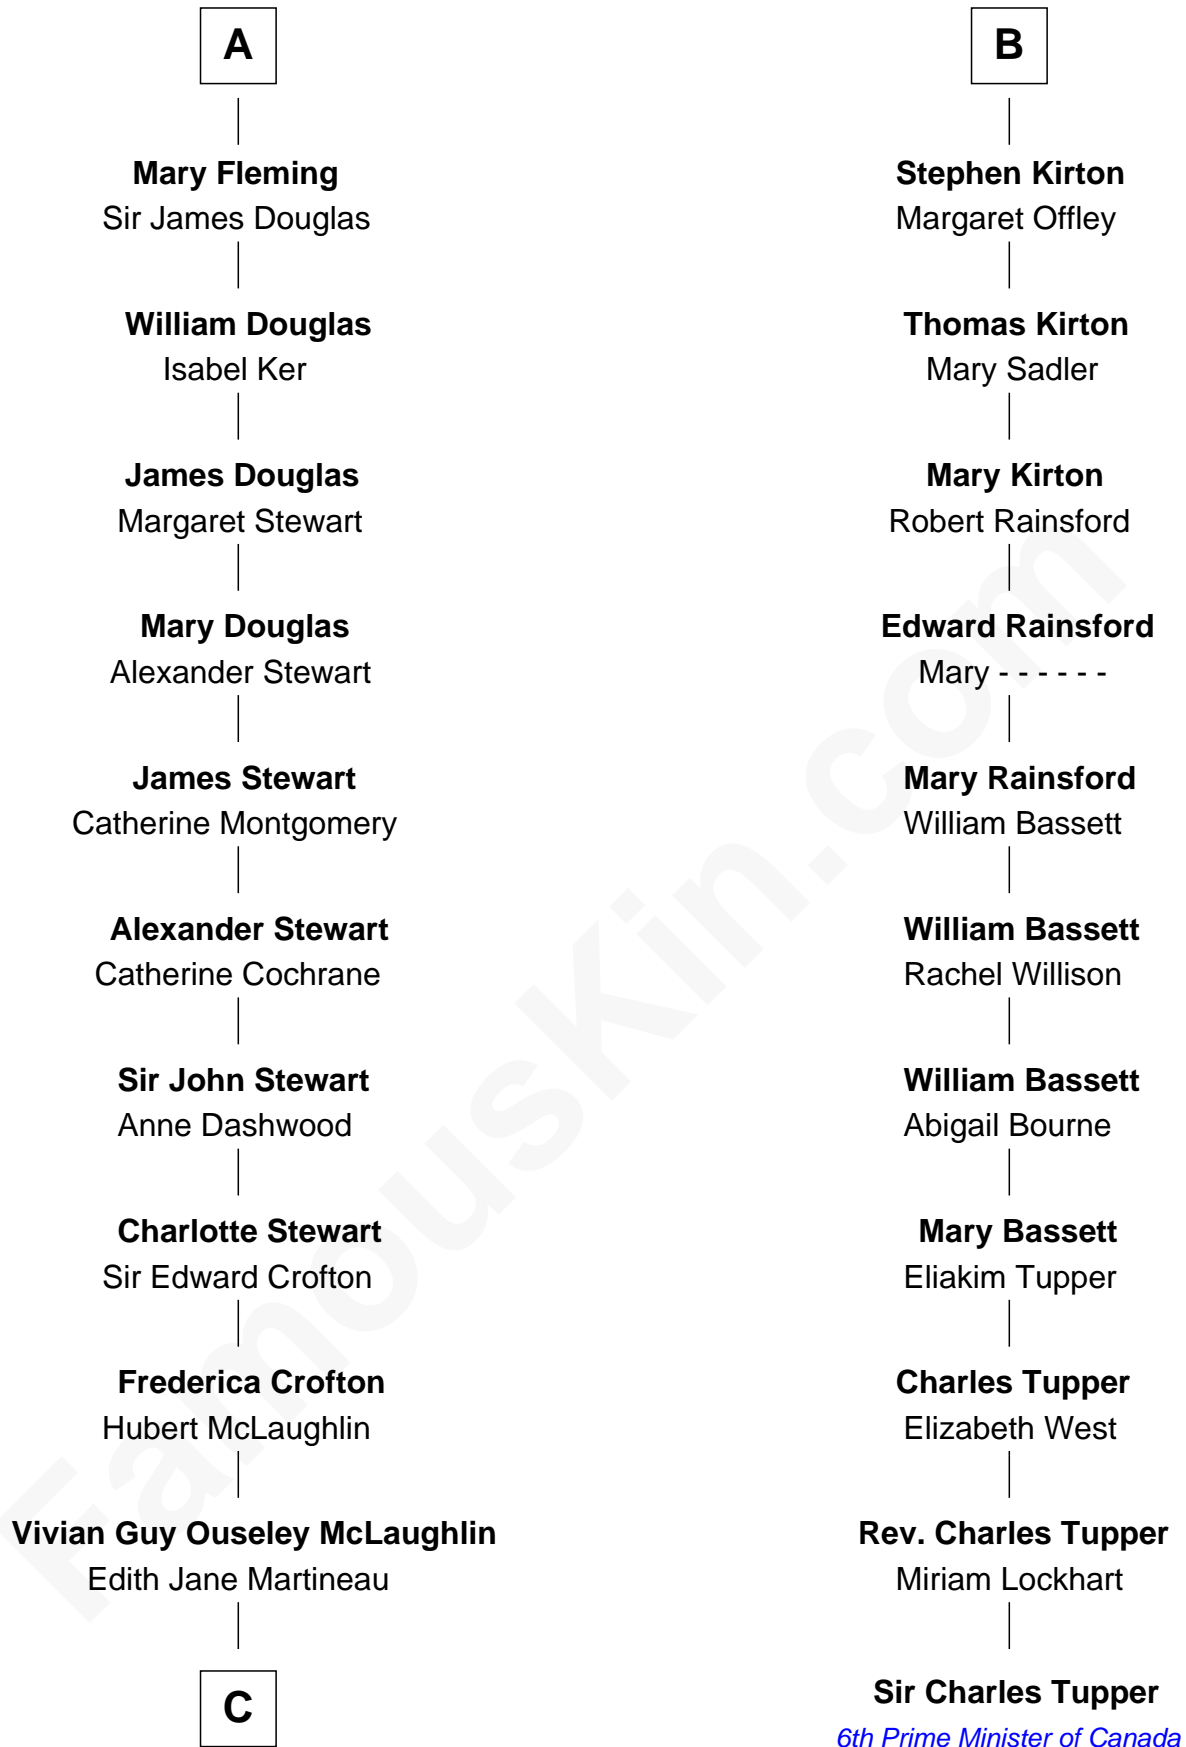

FamousKin.com Relationship Chart of

Guy Ritchie

British Filmmaker

17th cousin 2 times removed of

Sir Charles Tupper

6th Prime Minister of Canada

C

—
Doris Margaretta McLaughlin

Stuart John Ritchie

—
John Vivian Ritchie

Amber Mary Parkinson

—
Guy Ritchie

British Filmmaker

FamousKin.com