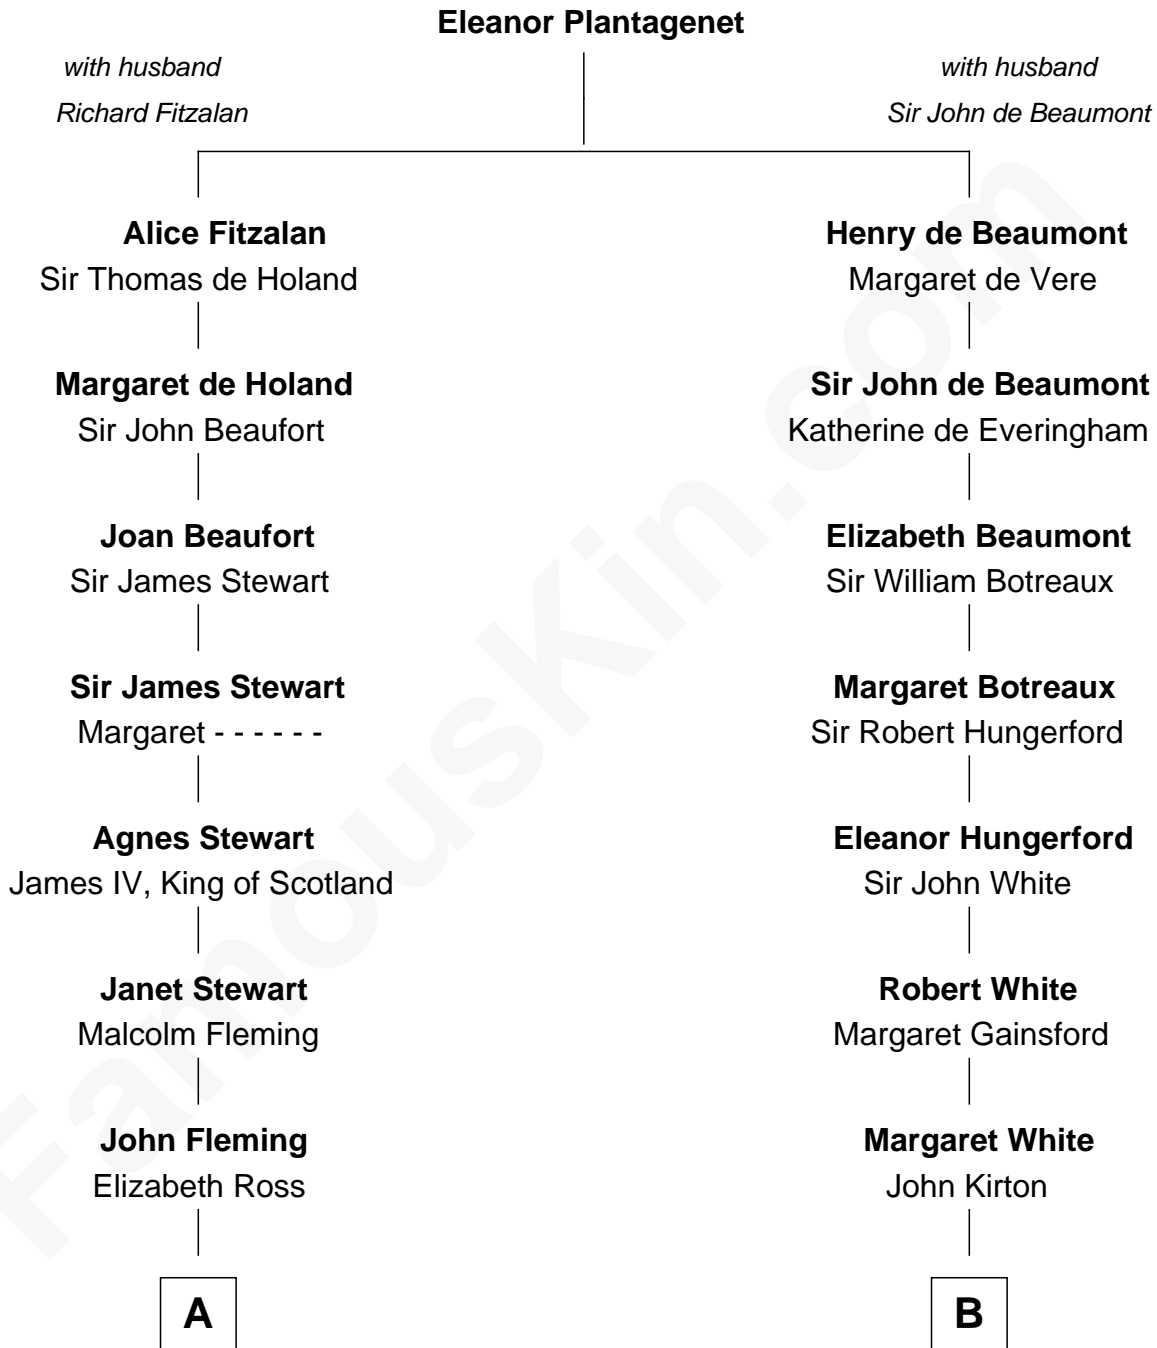

FamousKin.com Relationship Chart of

Guy Ritchie

British Filmmaker

17th cousin 2 times removed of

Sir Charles Tupper

6th Prime Minister of Canada

C

—
Doris Margaretta McLaughlin

Stuart John Ritchie

—
John Vivian Ritchie

Amber Mary Parkinson

—
Guy Ritchie

British Filmmaker

FamousKin.com