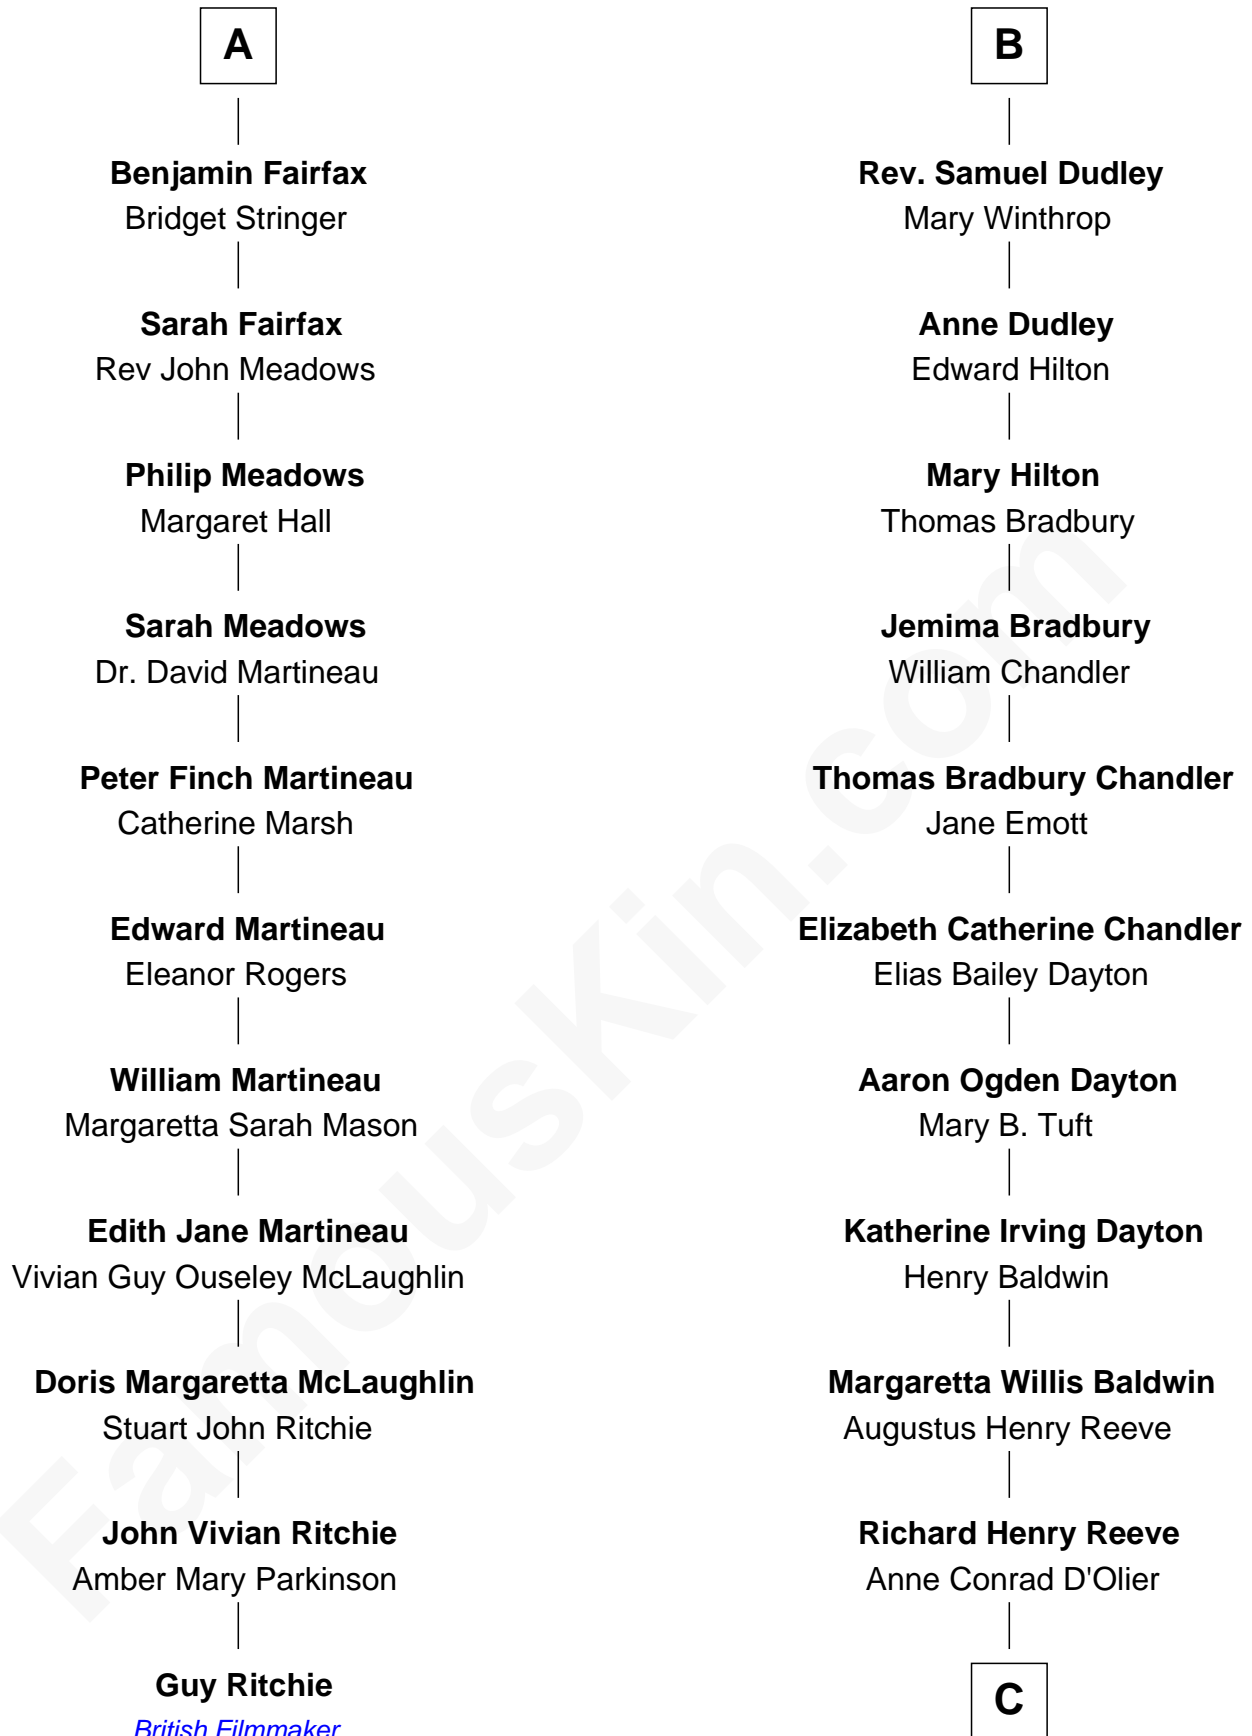

# FamousKin.com Relationship Chart of

**Guy Ritchie**

*British Filmmaker*

17th cousin 1 time removed of

**Christopher Reeve**

*Movie Actor*

C

Franklin D'Olier Reeve

Barbara Pitney Lamb

Christopher Reeve

*Movie Actor*

FamousKin.com