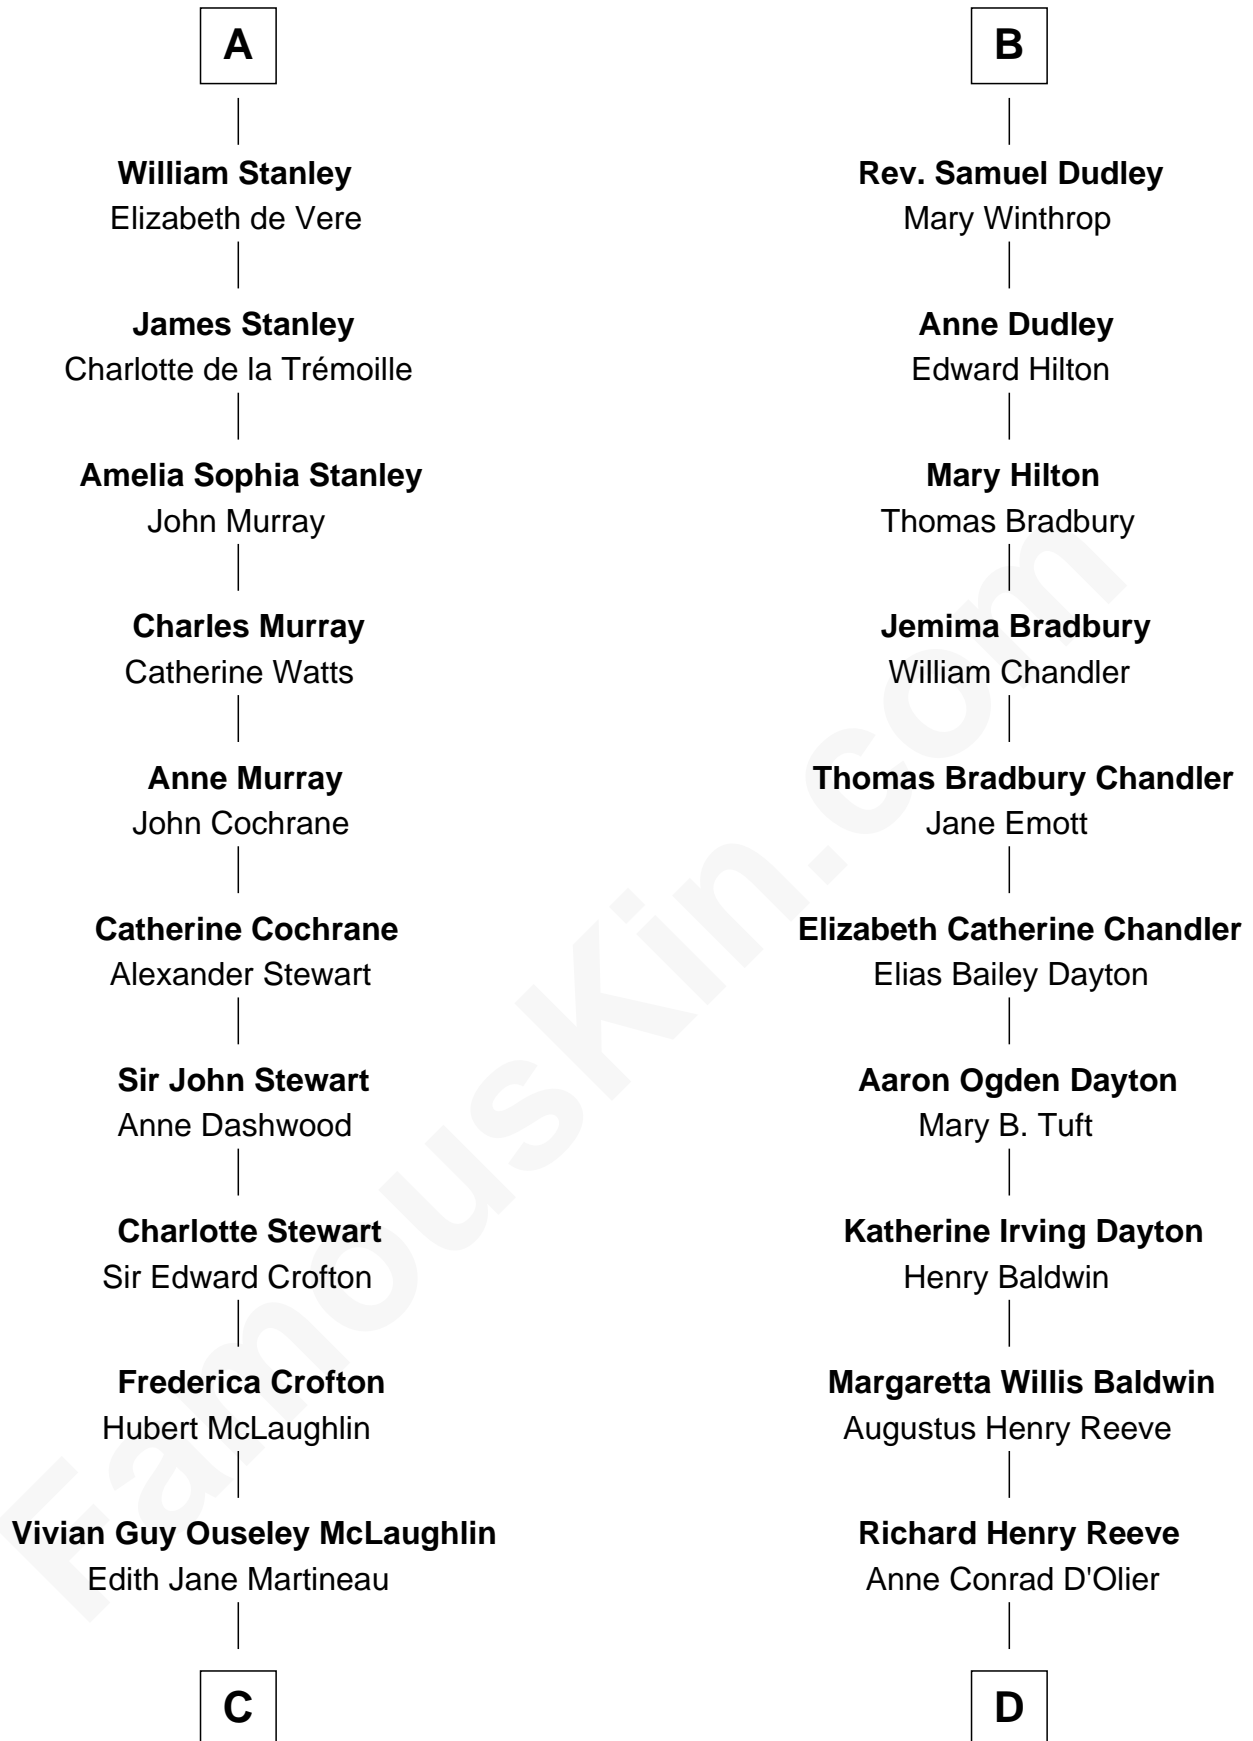

# FamousKin.com Relationship Chart of

**Guy Ritchie**

*British Filmmaker*

18th cousin 1 time removed of

**Christopher Reeve**

*Movie Actor*

FamousKin.com