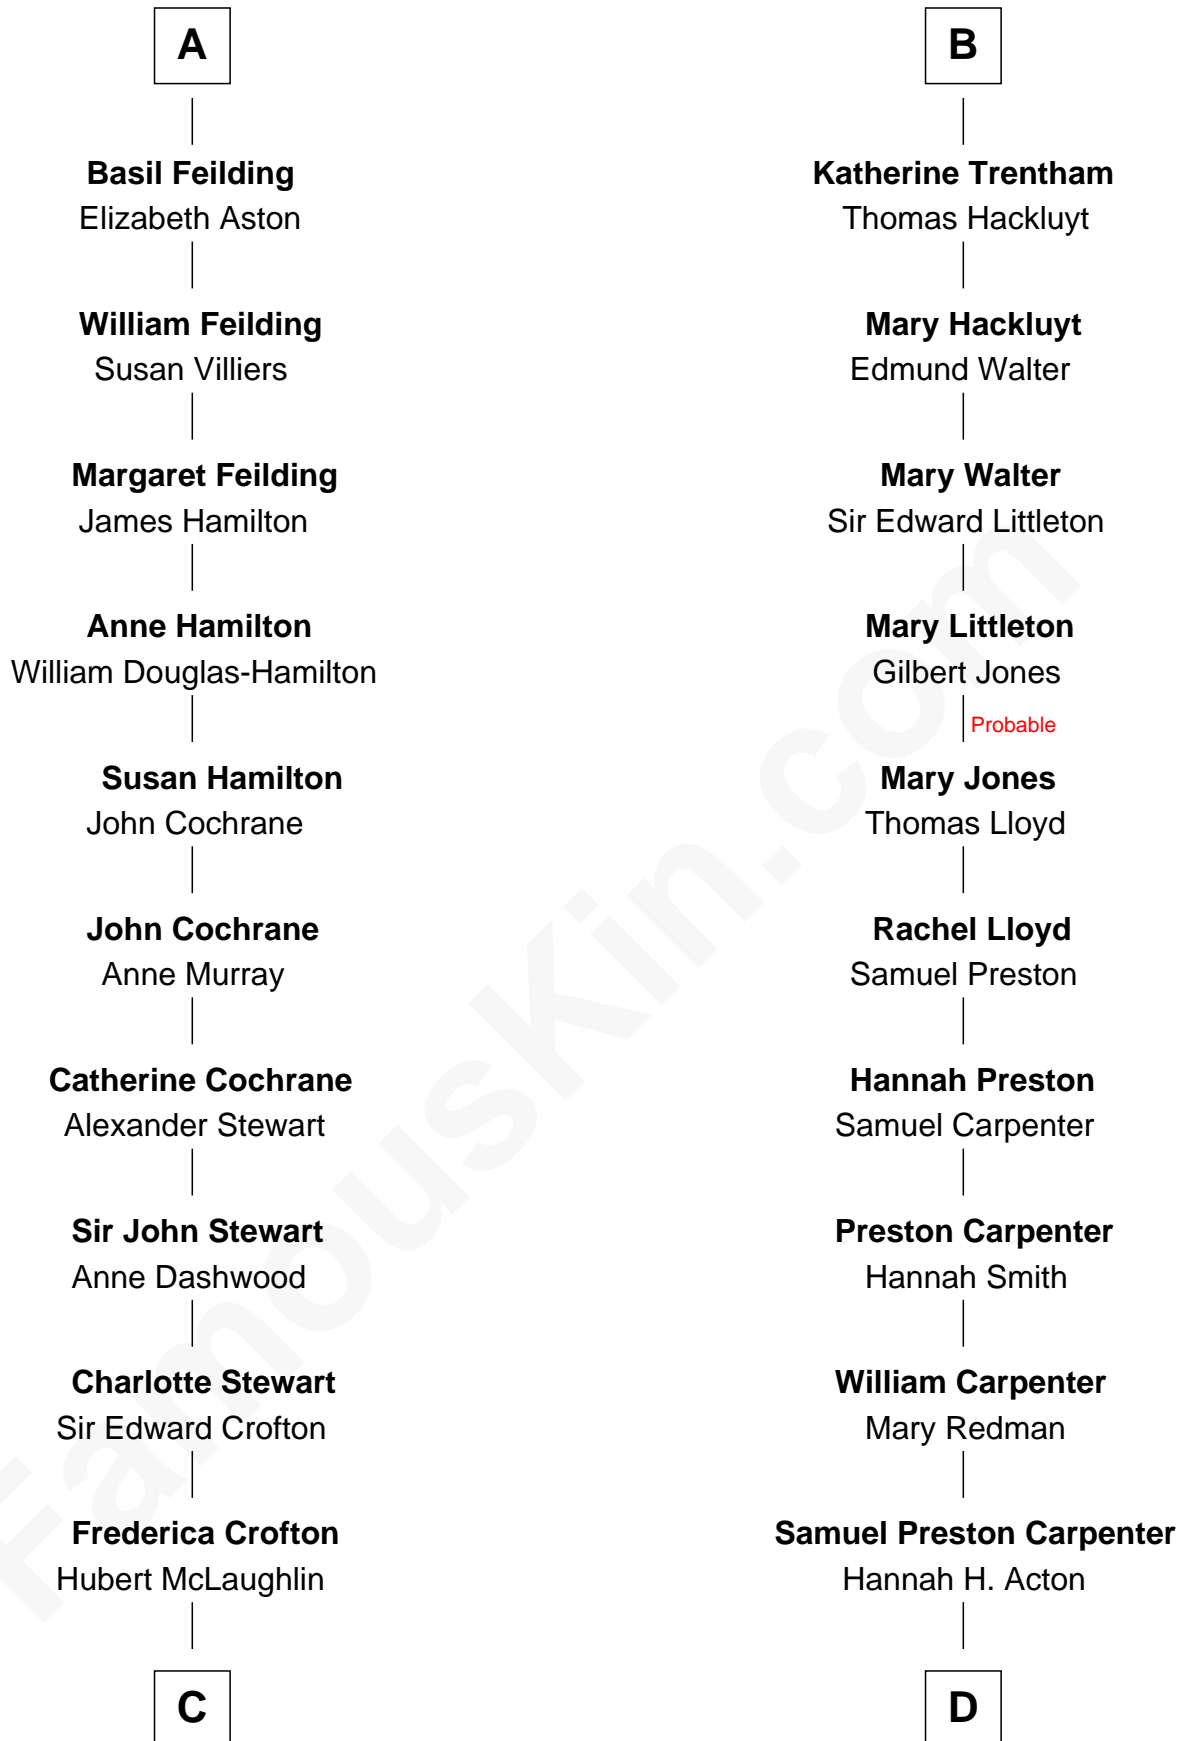

FamousKin.com Relationship Chart of

Guy Ritchie

British Filmmaker

20th cousin 1 time removed of

Christopher Reeve

Movie Actor

Sir John Delabere

C

Vivian Guy Ouseley McLaughlin

Edith Jane Martineau

Doris Margaretta McLaughlin

Stuart John Ritchie

John Vivian Ritchie

Amber Mary Parkinson

Guy Ritchie

British Filmmaker