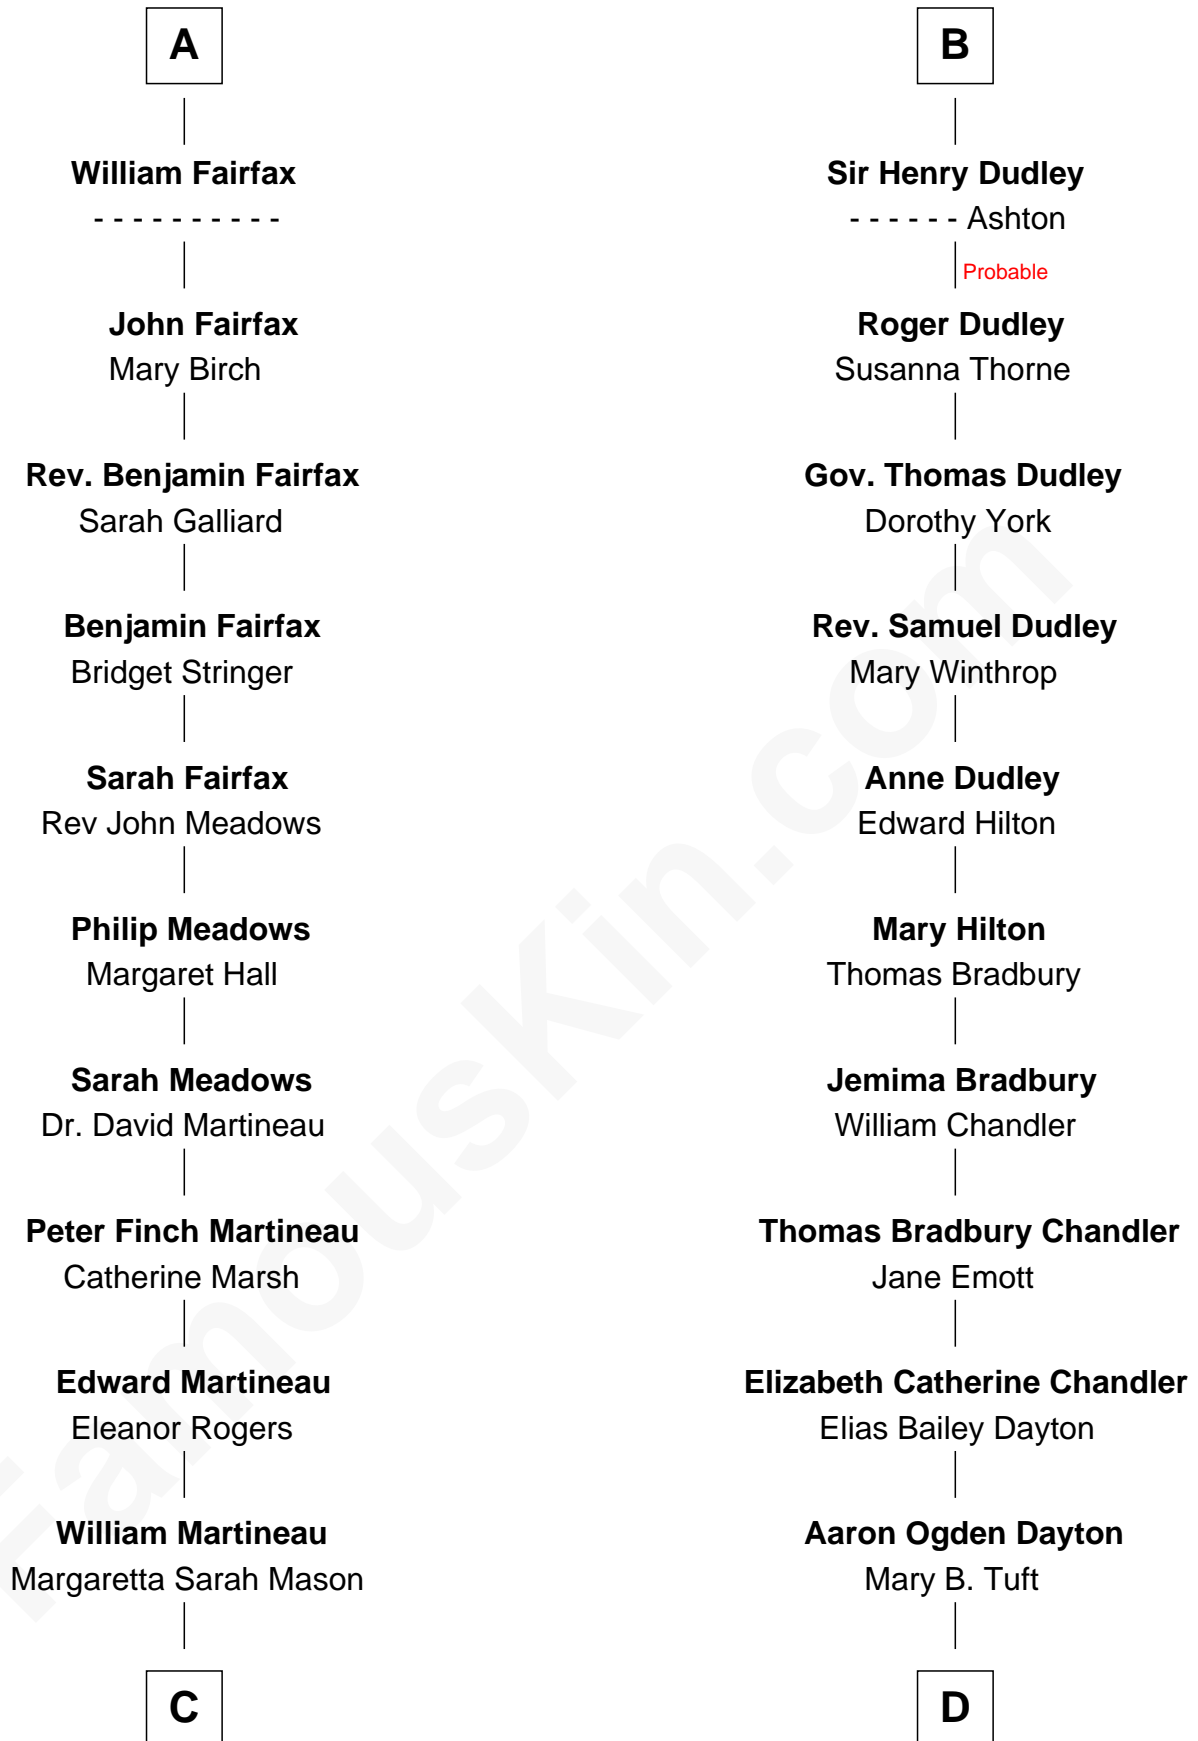

FamousKin.com Relationship Chart of

Guy Ritchie

British Filmmaker

20th cousin 1 time removed of

Christopher Reeve

Movie Actor

Sir Ranulph de Neville
Euphemia de Clavering

C

Edith Jane Martineau
Vivian Guy Ouseley McLaughlin

Doris Margaretta McLaughlin
Stuart John Ritchie

John Vivian Ritchie
Amber Mary Parkinson

Guy Ritchie
British Filmmaker

D

Katherine Irving Dayton
Henry Baldwin