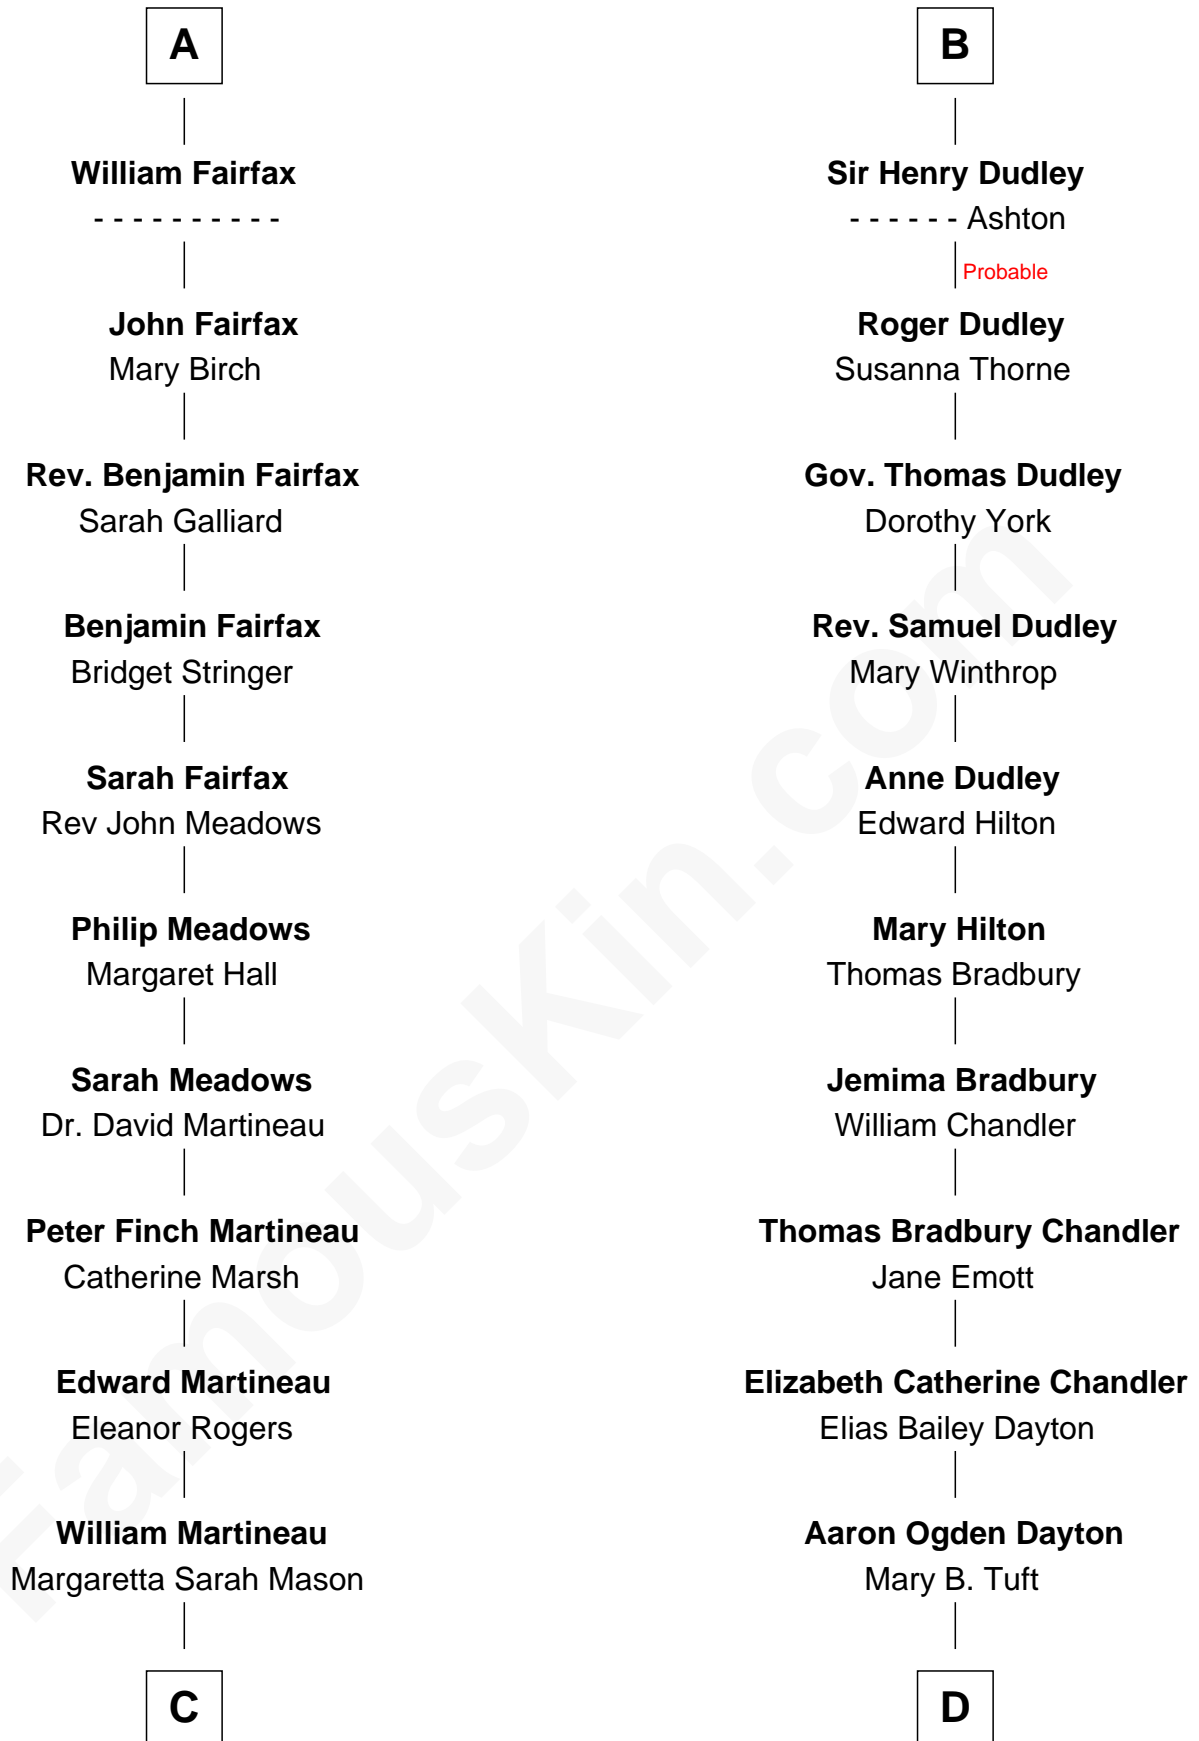

FamousKin.com Relationship Chart of

Guy Ritchie

British Filmmaker

20th cousin 1 time removed of

Christopher Reeve

Movie Actor

Sir Hugh I de Audley

Iseult de Mortimer

C

Edith Jane Martineau
Vivian Guy Ouseley McLaughlin

Doris Margaretta McLaughlin
Stuart John Ritchie

John Vivian Ritchie
Amber Mary Parkinson

Guy Ritchie
British Filmmaker

D

Katherine Irving Dayton
Henry Baldwin