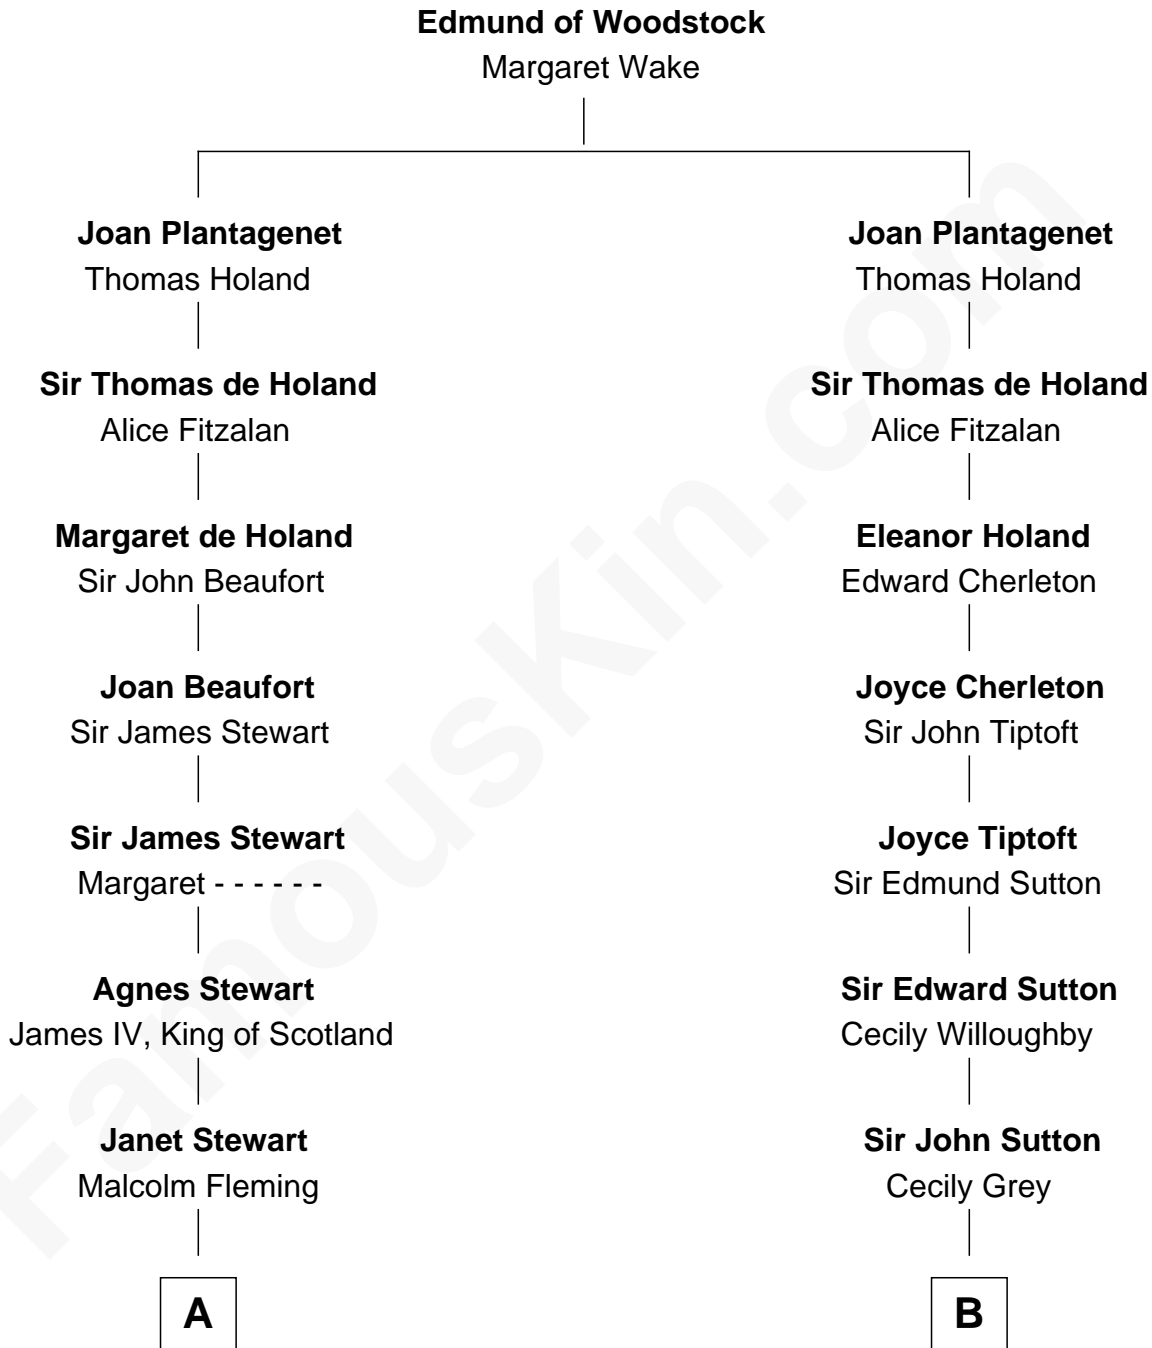

# FamousKin.com Relationship Chart of

**Guy Ritchie**

*British Filmmaker*

20th cousin 1 time removed of

**Christopher Reeve**

*Movie Actor*

**C**

**Vivian Guy Ouseley McLaughlin**

Edith Jane Martineau

**Doris Margaretta McLaughlin**

Stuart John Ritchie

**John Vivian Ritchie**

Amber Mary Parkinson

**Guy Ritchie**

*British Filmmaker*

**D**