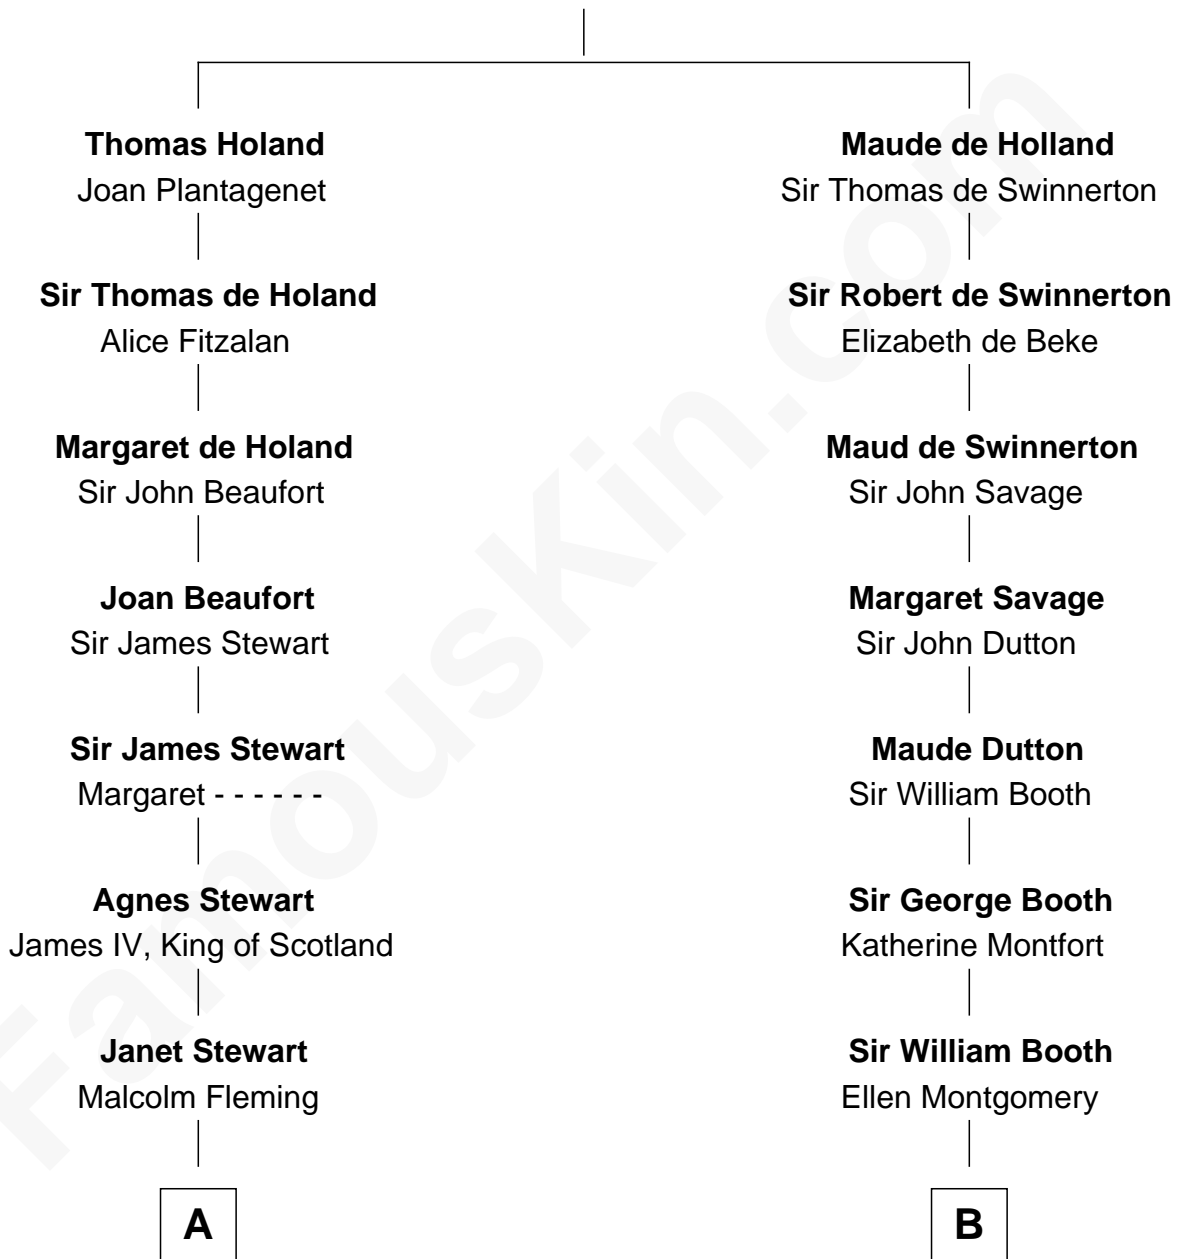

# FamousKin.com Relationship Chart of

**Guy Ritchie**

*British Filmmaker*

20th cousin 1 time removed of

**Christopher Reeve**

*Movie Actor*

**Sir Robert de Holland**

Maude la Zouche

**C**

**Vivian Guy Ouseley McLaughlin**

Edith Jane Martineau

**Doris Margaretta McLaughlin**

Stuart John Ritchie

**John Vivian Ritchie**

Amber Mary Parkinson

**Guy Ritchie**

*British Filmmaker*

**D**

**Henry Baldwin**

Katherine Irving Dayton

**Margaretta Willis Baldwin**

Augustus Henry Reeve

**Richard Henry Reeve**

Anne Conrad D'Olier