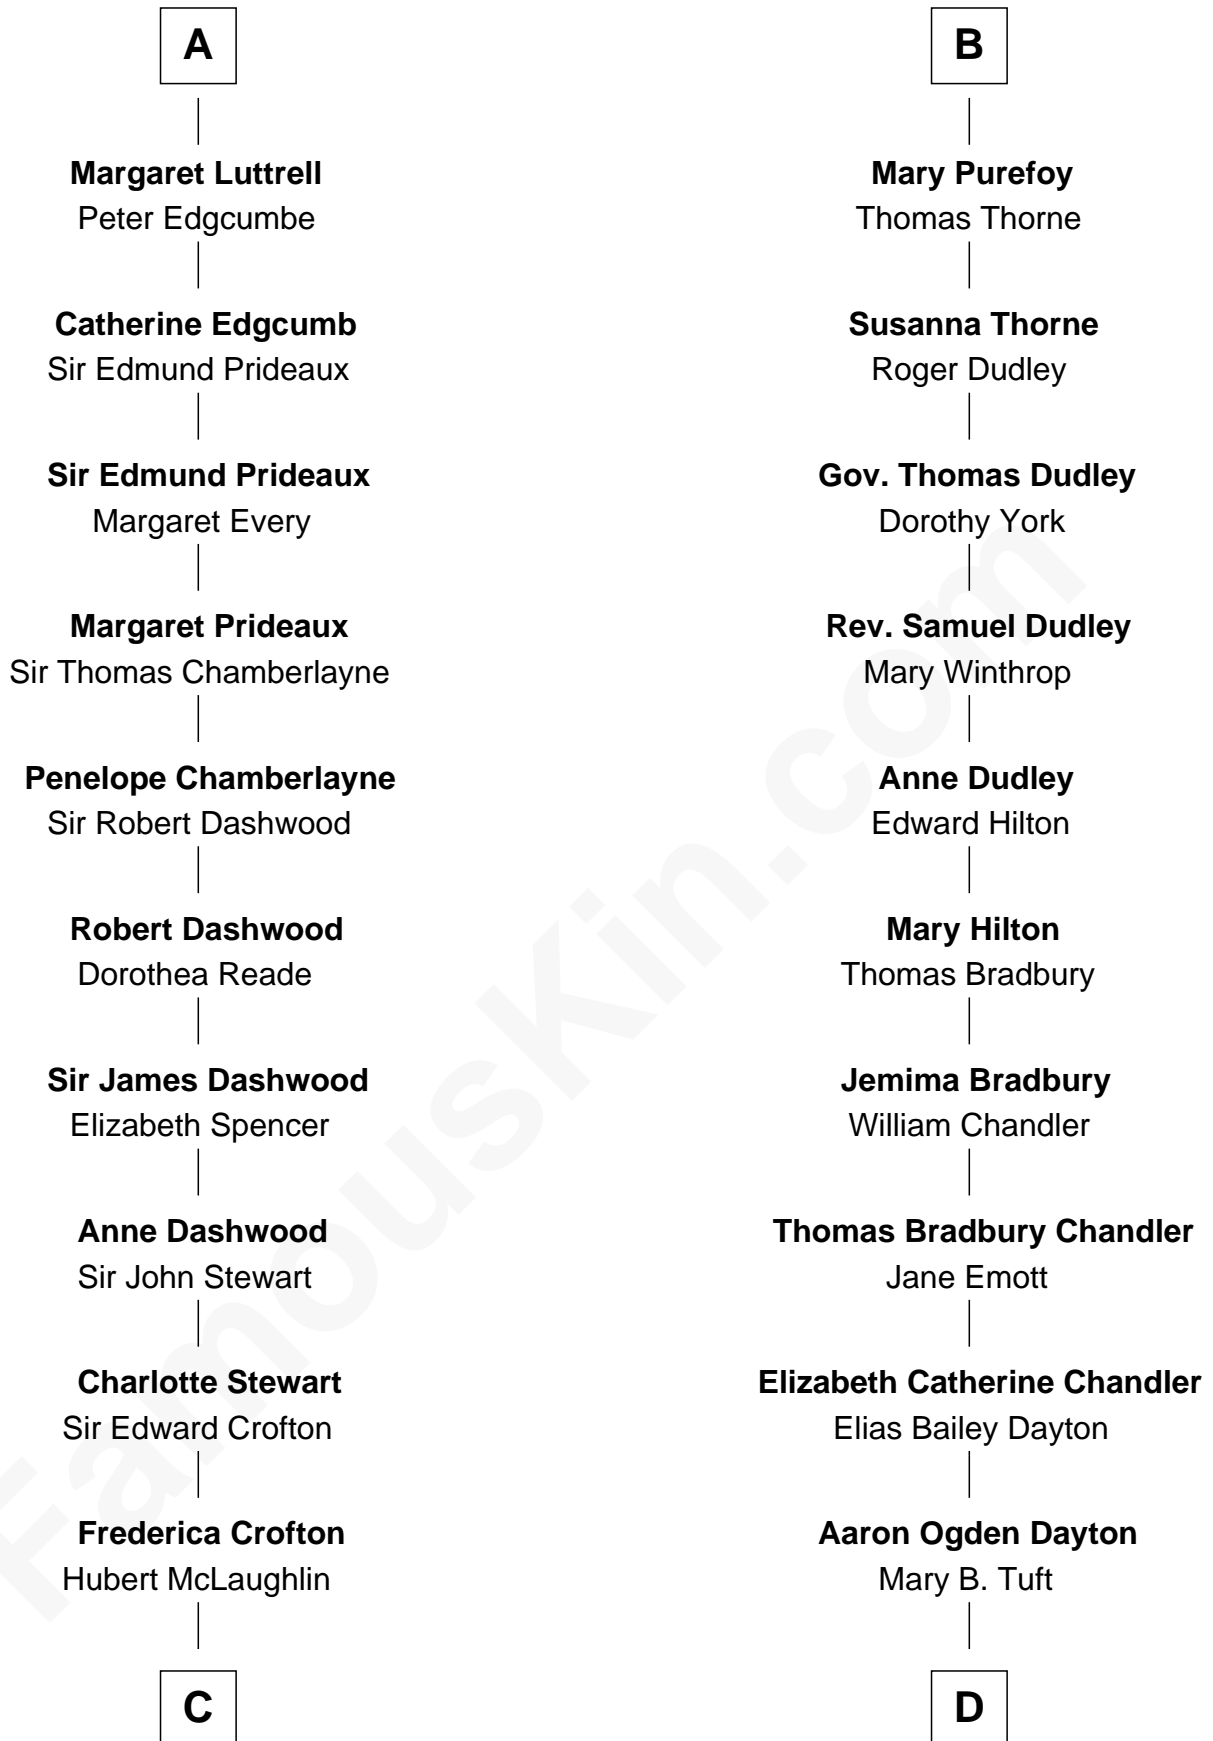

# FamousKin.com Relationship Chart of

**Guy Ritchie**

*British Filmmaker*

20th cousin 1 time removed of

**Christopher Reeve**

*Movie Actor*

**Sir John Howard**

Alice de Bois

**C**

**Vivian Guy Ouseley McLaughlin**

Edith Jane Martineau

**Doris Margaretta McLaughlin**

Stuart John Ritchie

**John Vivian Ritchie**

Amber Mary Parkinson

**Guy Ritchie**