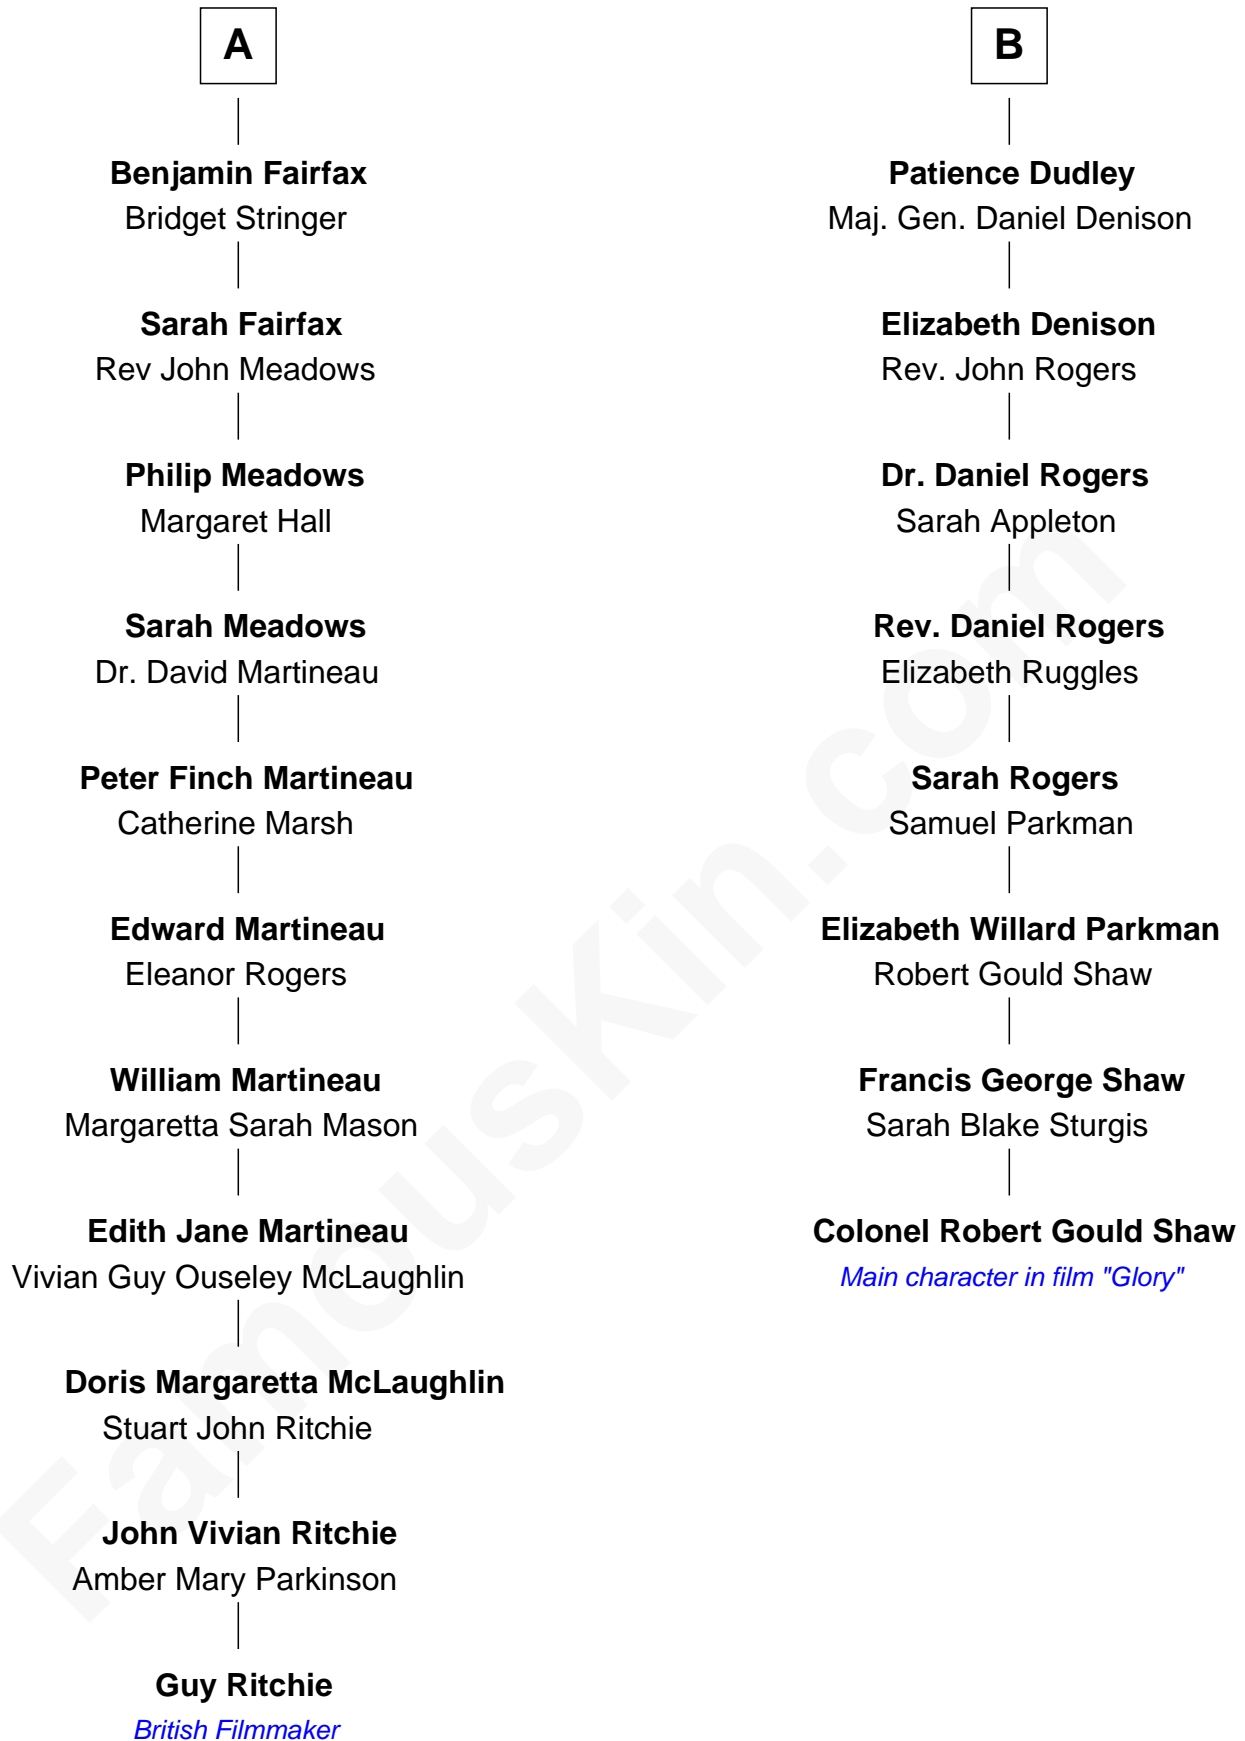

# FamousKin.com Relationship Chart of

**Guy Ritchie**

*British Filmmaker*

14th cousin 3 times removed of

**Colonel Robert Gould Shaw**

*U.S. Civil War leader of film "Glory" fame*

Guy Ritchie photo by [Georges Biard](#) (CC BY-SA 3.0)