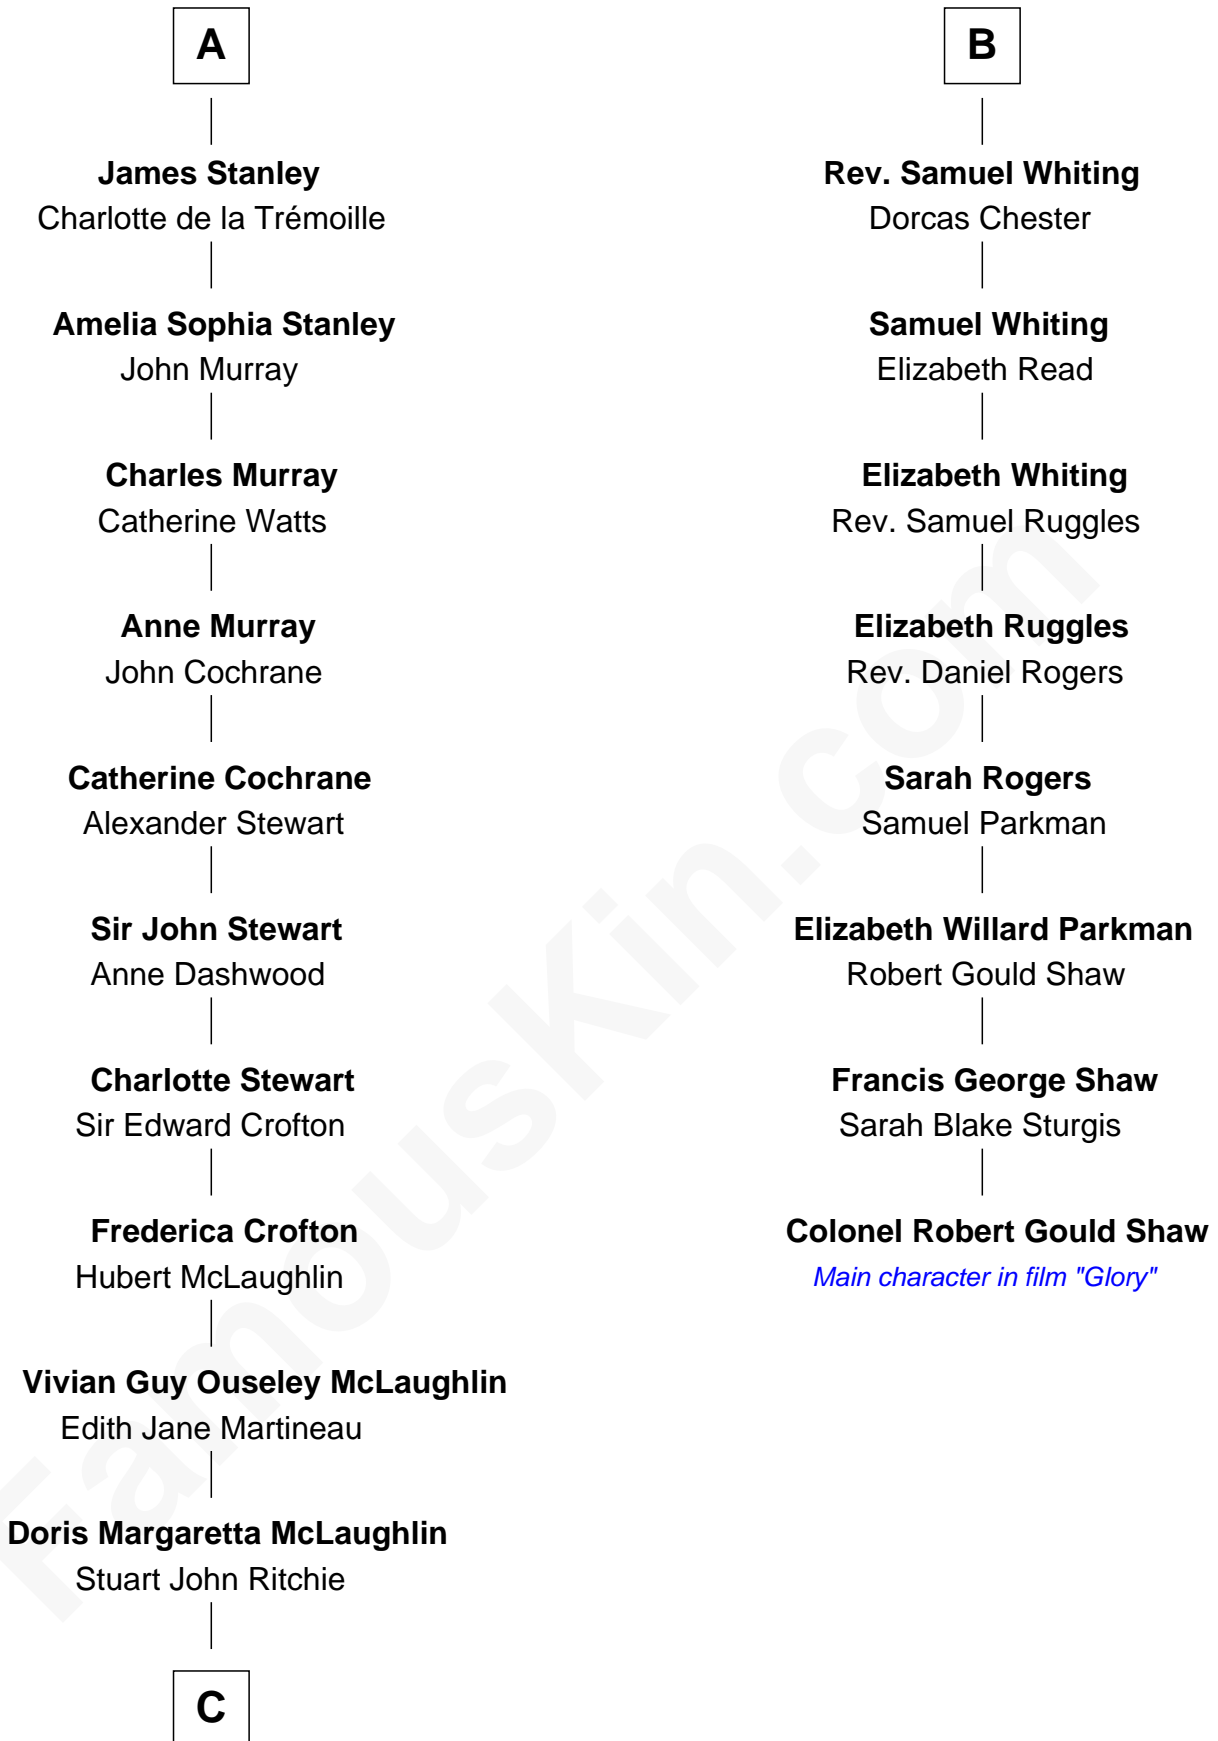

FamousKin.com Relationship Chart of

Guy Ritchie

British Filmmaker

14th cousin 4 times removed of

Colonel Robert Gould Shaw

U.S. Civil War leader of film "Glory" fame

Sir John Beauchamp

Edith Stourton

C

—
John Vivian Ritchie
Amber Mary Parkinson

—
Guy Ritchie
British Filmmaker

FamousKin.com