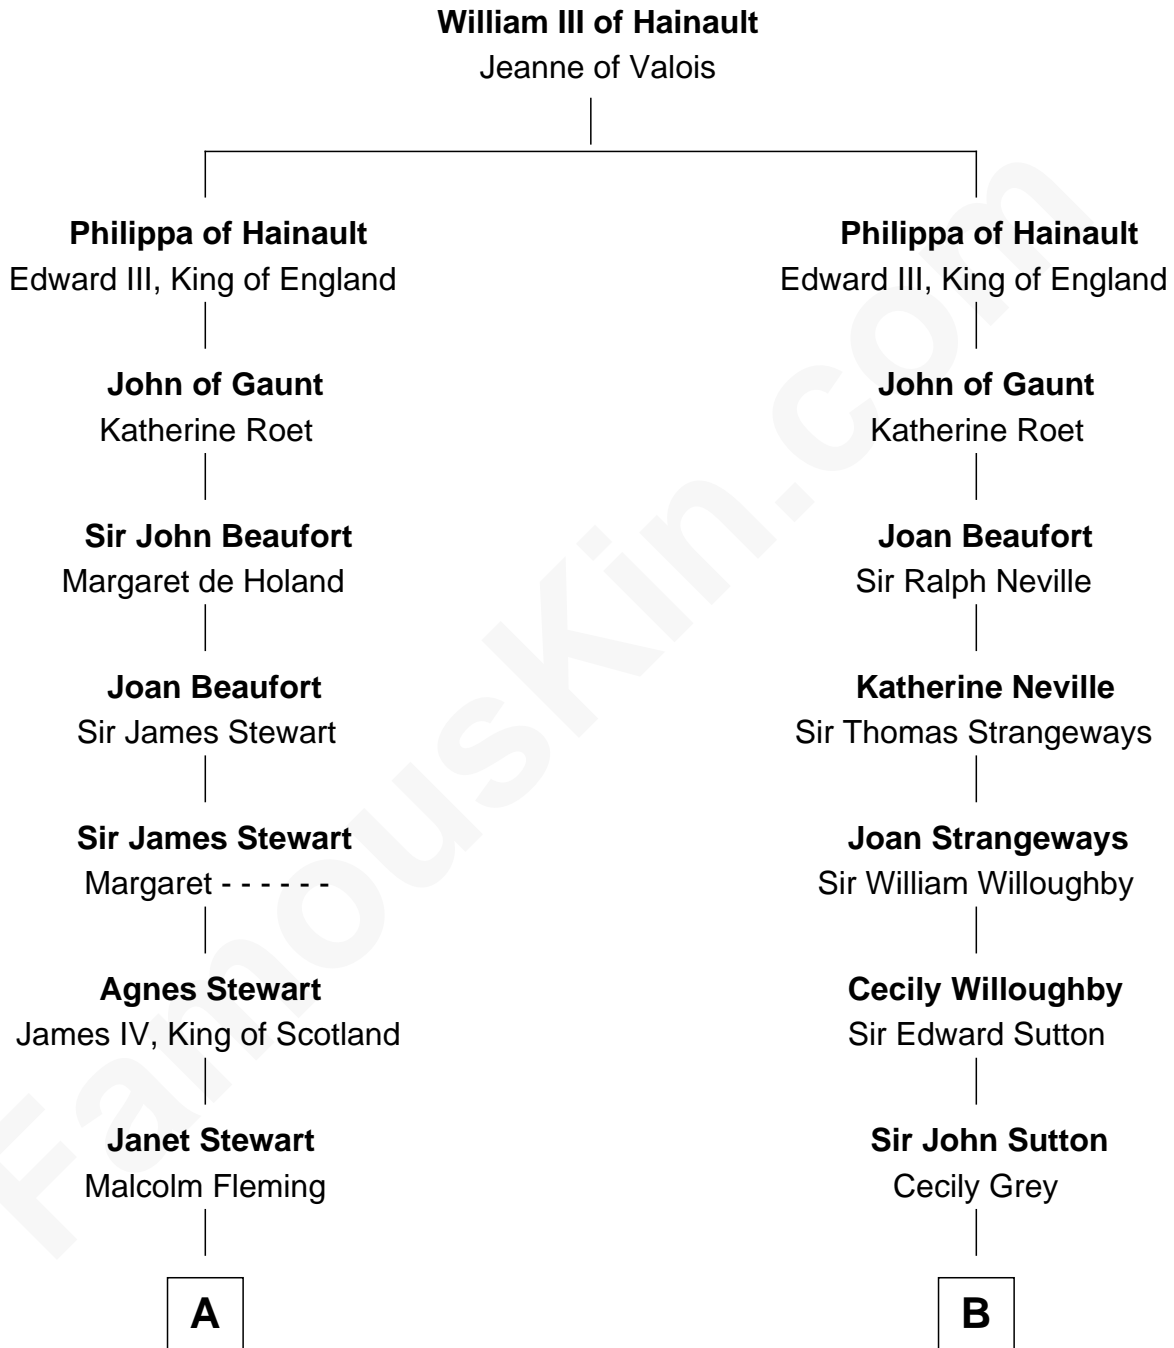

FamousKin.com Relationship Chart of

Guy Ritchie

British Filmmaker

17th cousin 3 times removed of

Colonel Robert Gould Shaw

U.S. Civil War leader of film "Glory" fame

C

—
Vivian Guy Ouseley McLaughlin

Edith Jane Martineau

—
Doris Margaretta McLaughlin

Stuart John Ritchie

—
John Vivian Ritchie

Amber Mary Parkinson

—
Guy Ritchie

British Filmmaker

FamousKin.com