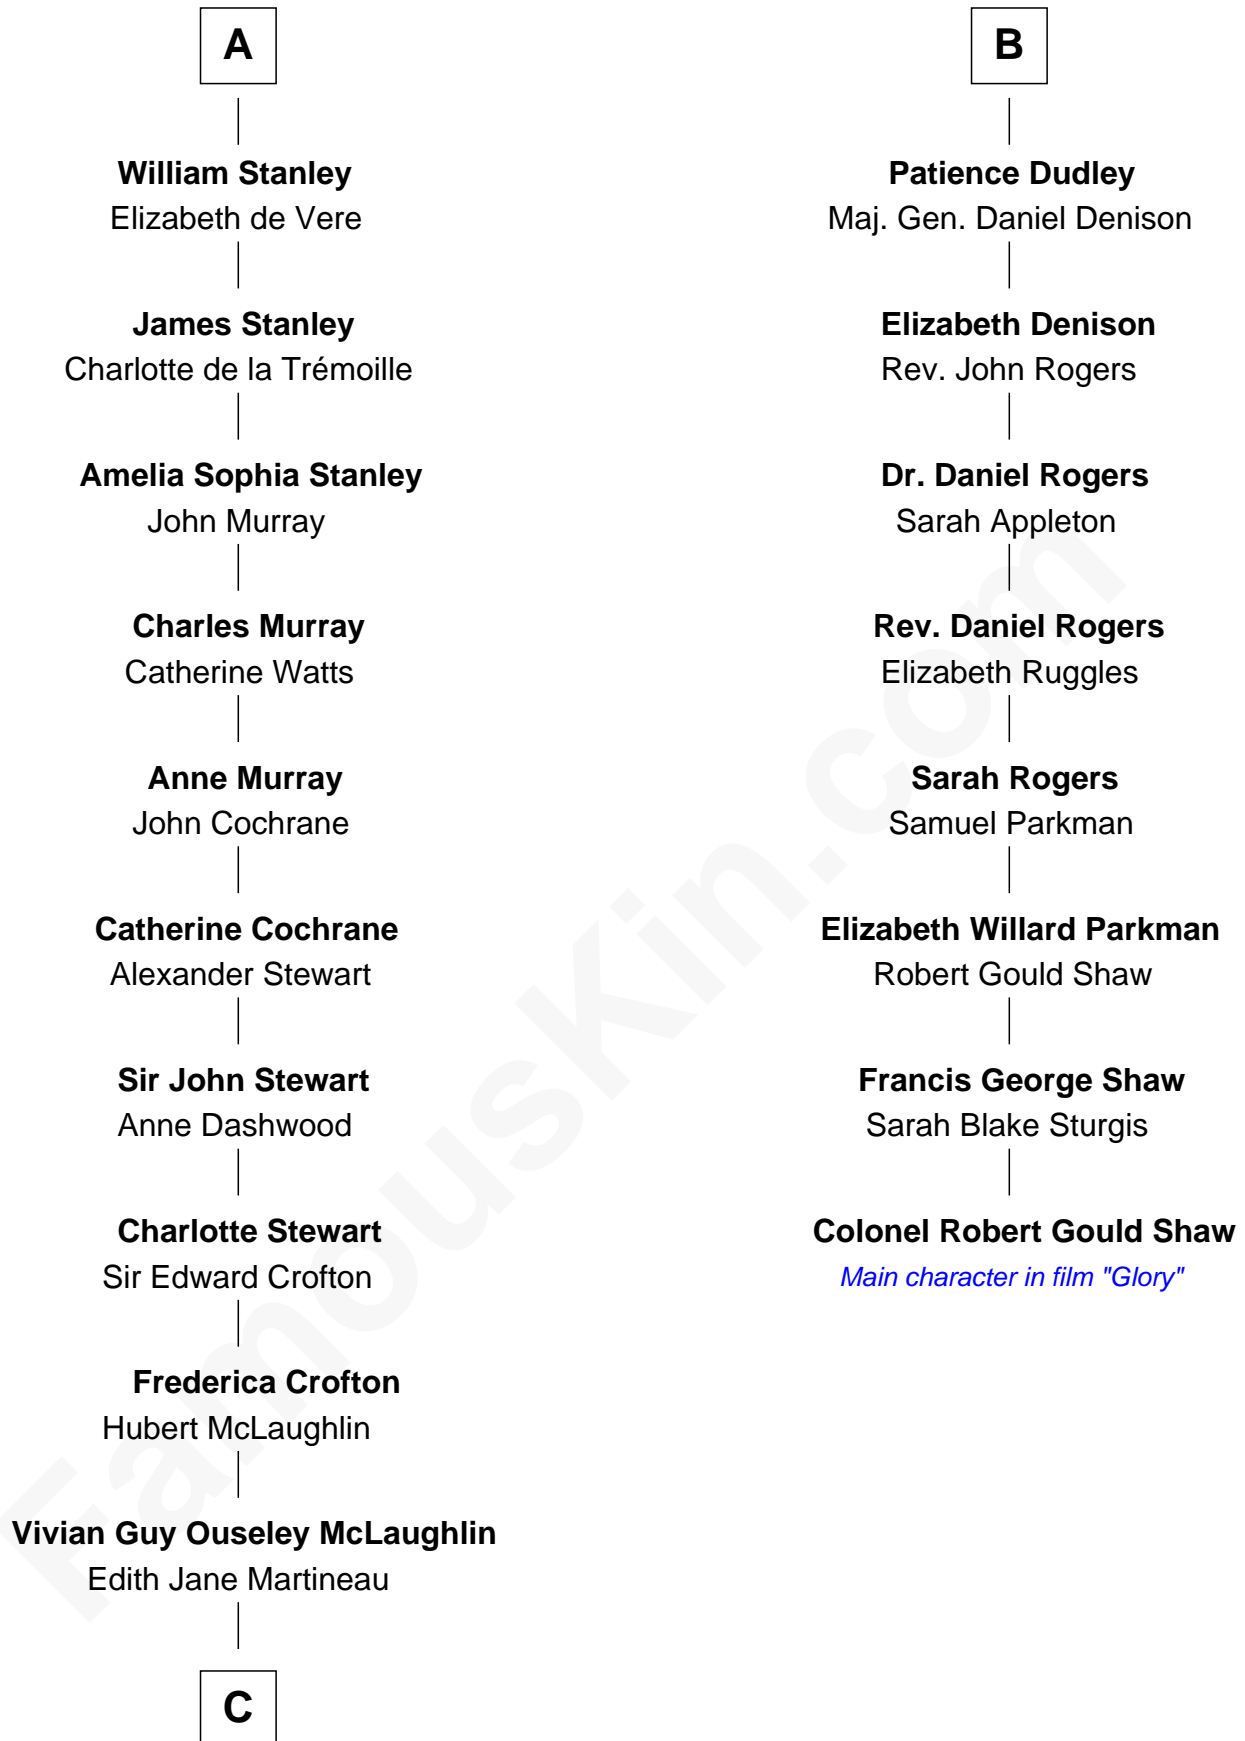

# FamousKin.com Relationship Chart of

**Guy Ritchie**

*British Filmmaker*

14th cousin 5 times removed of

**Colonel Robert Gould Shaw**

*U.S. Civil War leader of film "Glory" fame*

**C**

—  
**Doris Margaretta McLaughlin**

Stuart John Ritchie

—  
**John Vivian Ritchie**

Amber Mary Parkinson

—  
**Guy Ritchie**

*British Filmmaker*

FamousKin.com