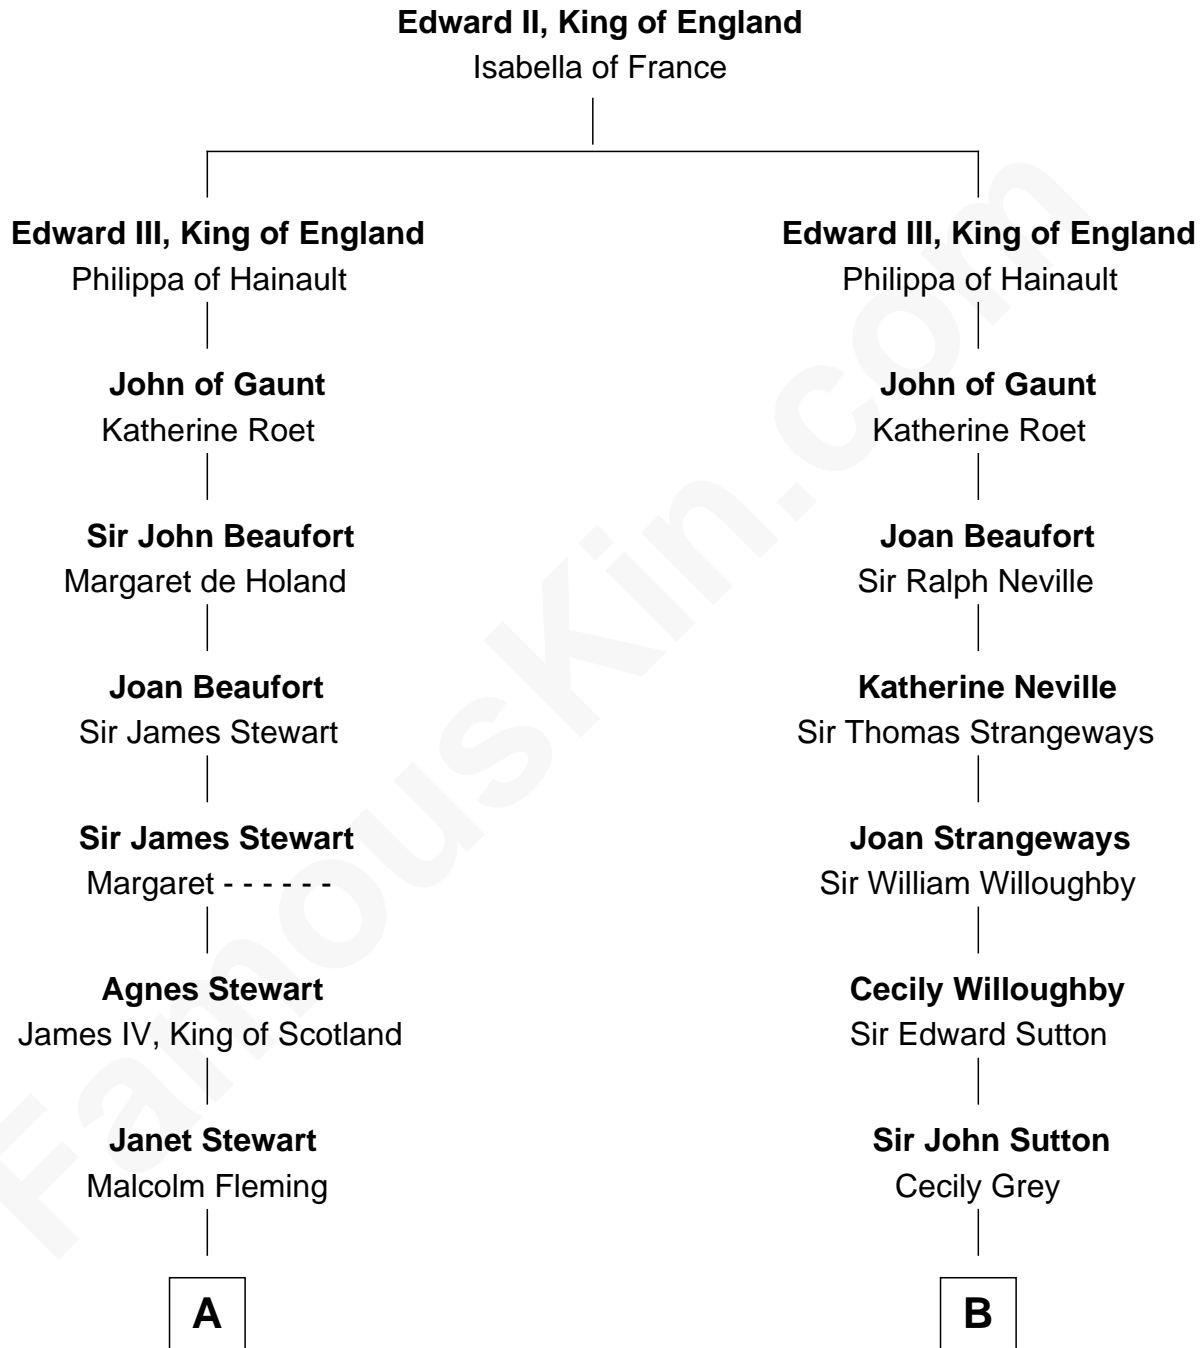

FamousKin.com

Relationship Chart of

Guy Ritchie

British Filmmaker

17th cousin 3 times removed of

Colonel Robert Gould Shaw

U.S. Civil War leader of film "Glory" fame

C

—
Vivian Guy Ouseley McLaughlin

Edith Jane Martineau

—
Doris Margaretta McLaughlin

Stuart John Ritchie

—
John Vivian Ritchie

Amber Mary Parkinson

—
Guy Ritchie

British Filmmaker