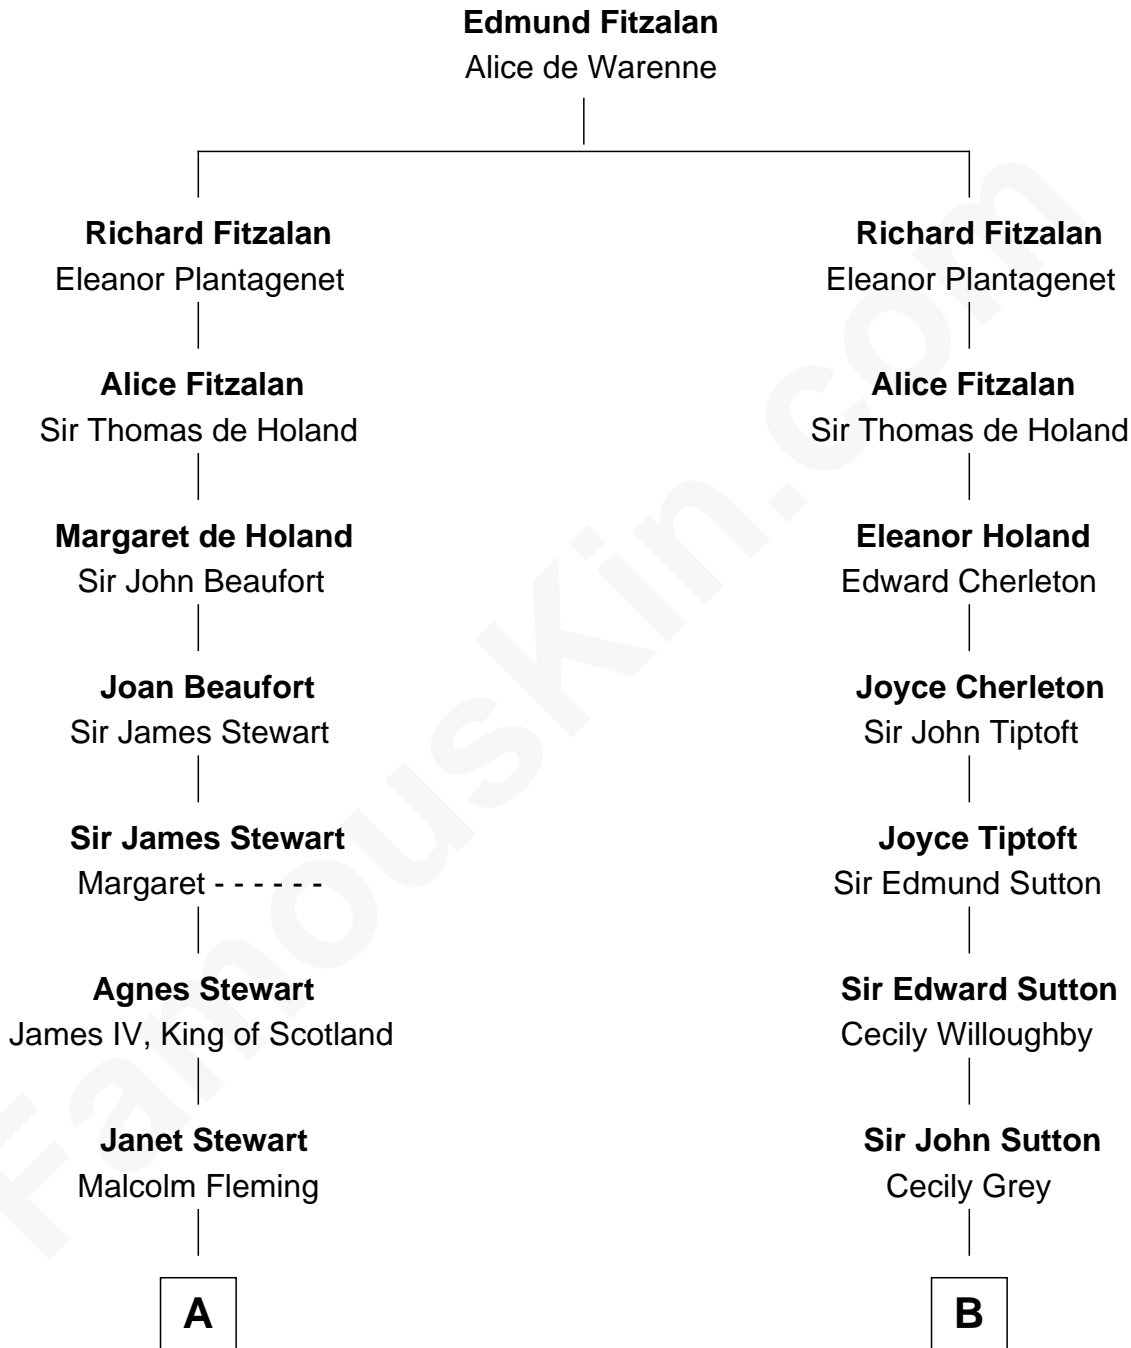

## Relationship Chart of

**Guy Ritchie**

*British Filmmaker*

17th cousin 3 times removed of

**Colonel Robert Gould Shaw**

*U.S. Civil War leader of film "Glory" fame*

**C**

—  
**Vivian Guy Ouseley McLaughlin**

Edith Jane Martineau

—  
**Doris Margaretta McLaughlin**

Stuart John Ritchie

—  
**John Vivian Ritchie**

Amber Mary Parkinson

—  
**Guy Ritchie**

*British Filmmaker*

FamousKin.com