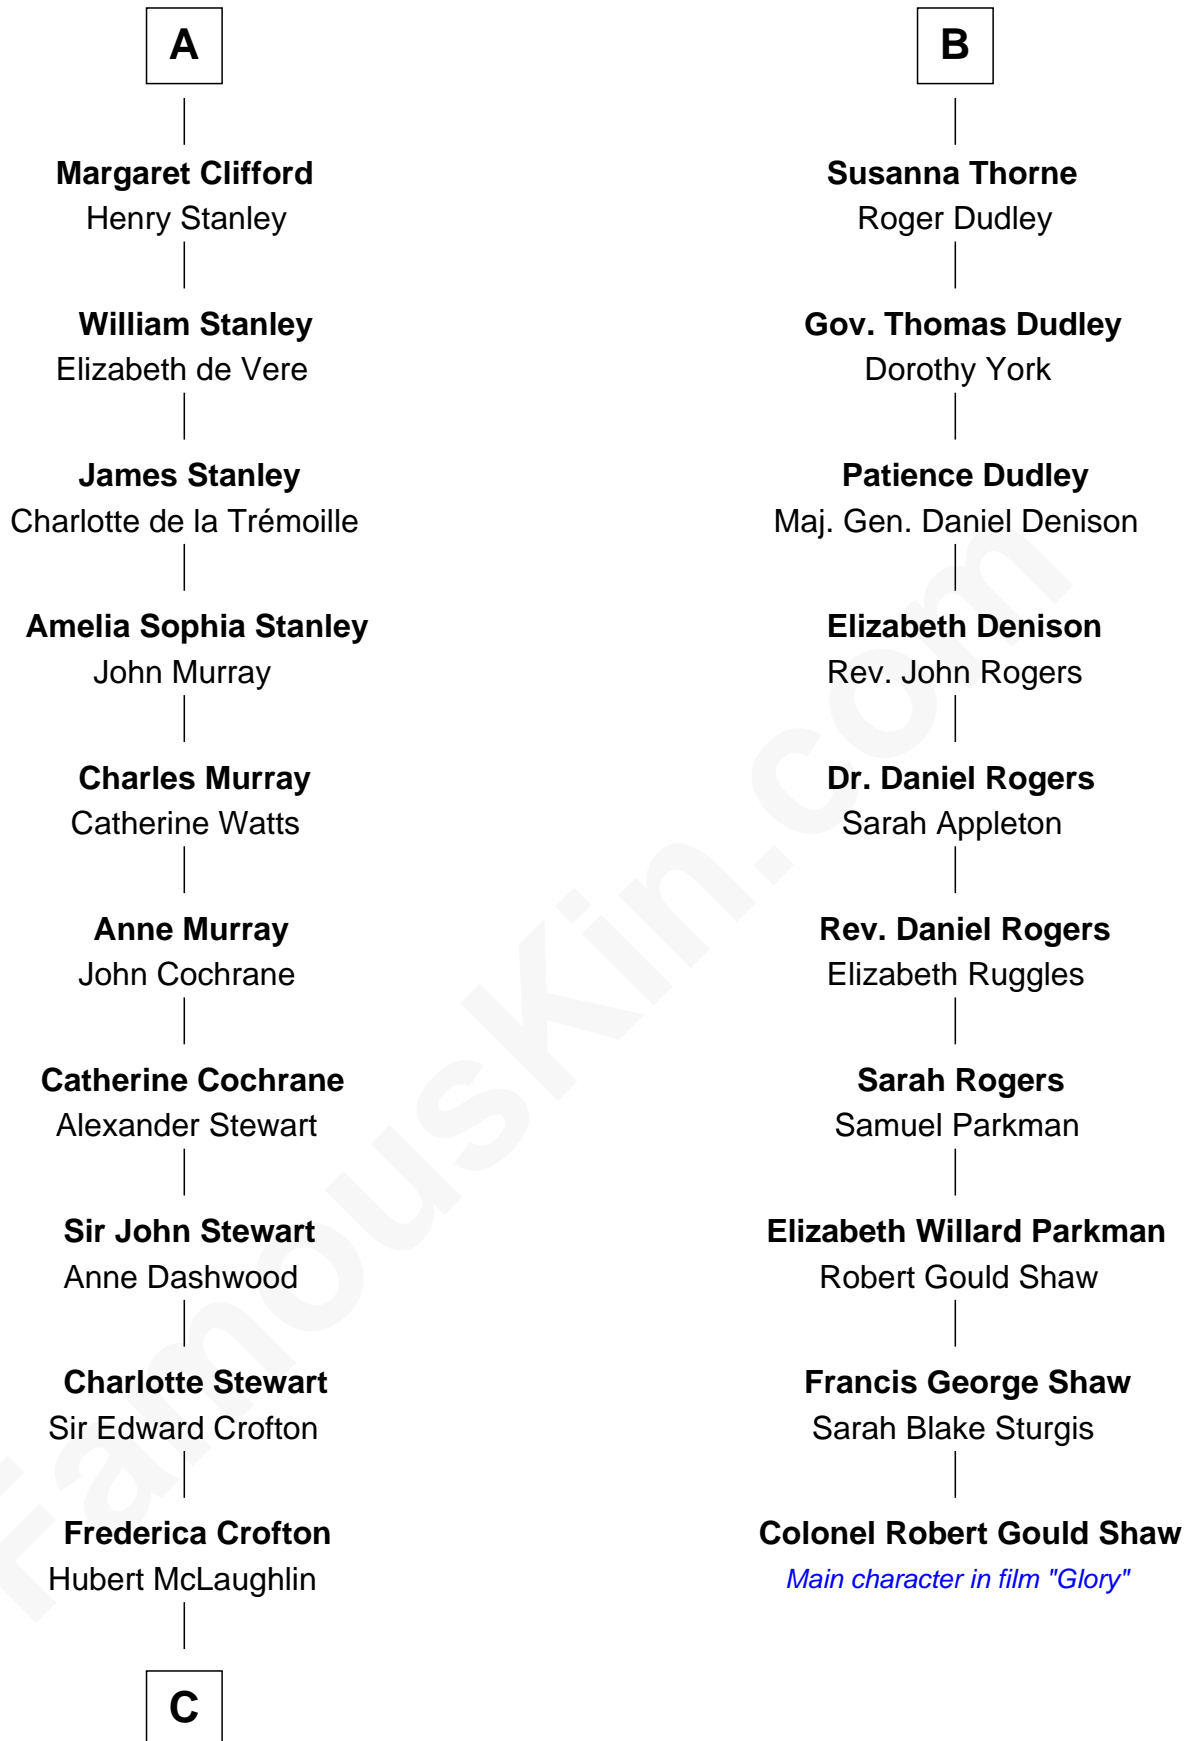

FamousKin.com Relationship Chart of

Guy Ritchie

British Filmmaker

16th cousin 4 times removed of

Colonel Robert Gould Shaw

U.S. Civil War leader of film "Glory" fame

C

—
Vivian Guy Ouseley McLaughlin

Edith Jane Martineau

—
Doris Margaretta McLaughlin

Stuart John Ritchie

—
John Vivian Ritchie

Amber Mary Parkinson

—
Guy Ritchie

British Filmmaker

FamousKin.com