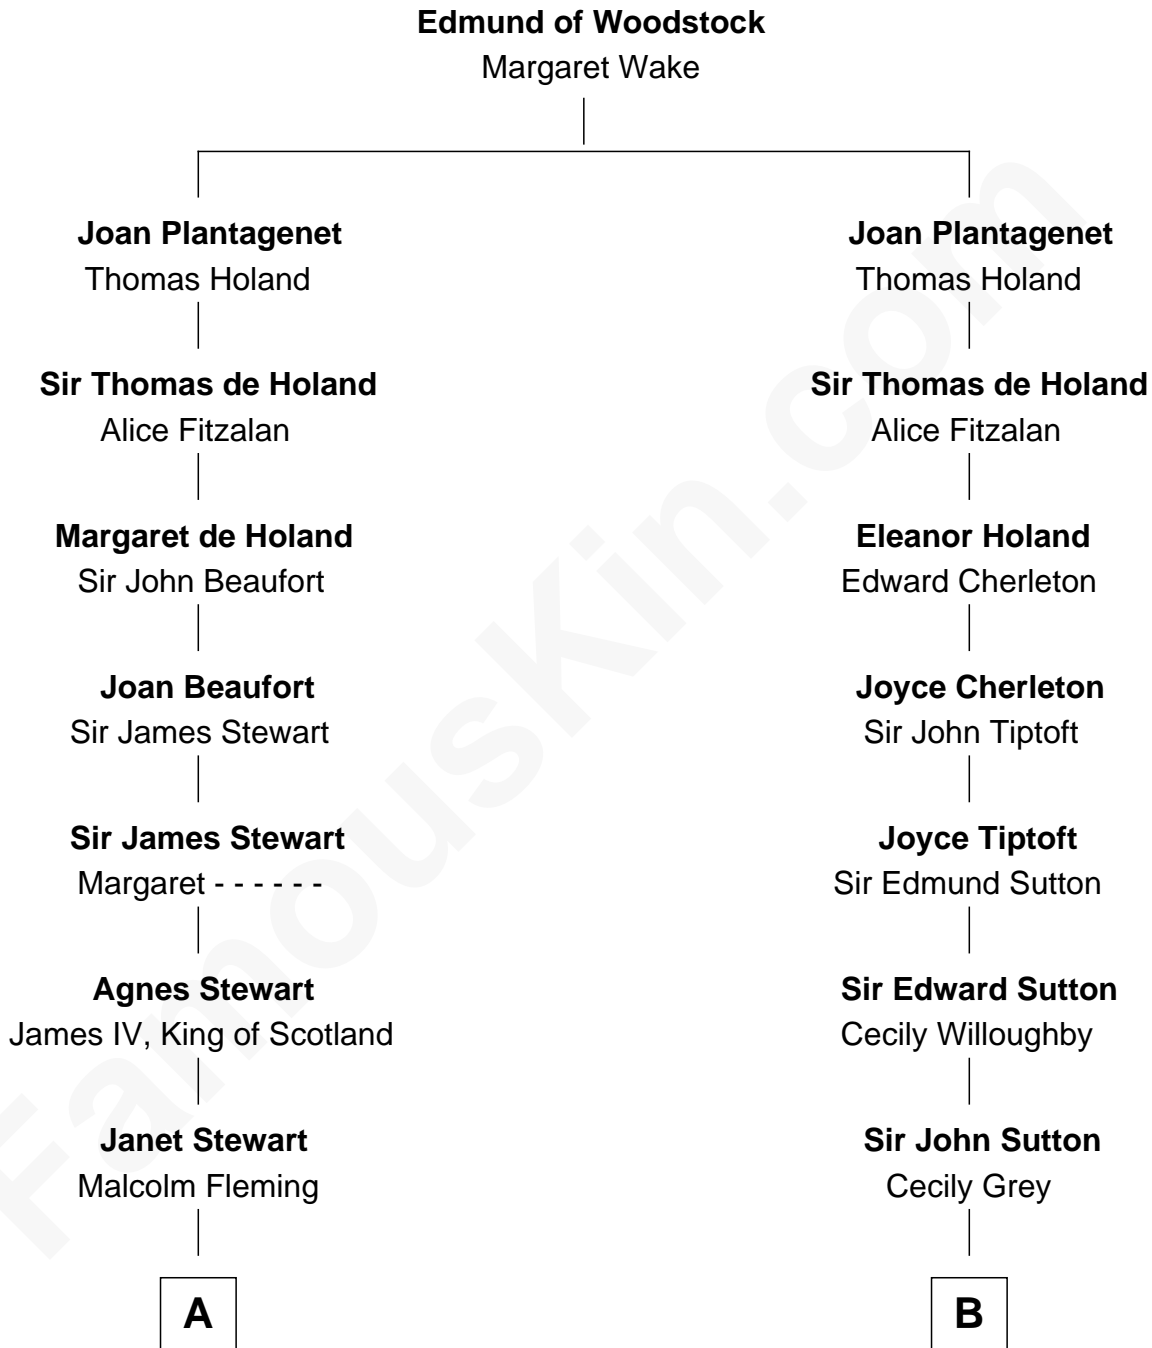

FamousKin.com Relationship Chart of

Guy Ritchie

British Filmmaker

17th cousin 3 times removed of

Colonel Robert Gould Shaw

U.S. Civil War leader of film "Glory" fame

C

—
Vivian Guy Ouseley McLaughlin

Edith Jane Martineau

—
Doris Margaretta McLaughlin

Stuart John Ritchie

—
John Vivian Ritchie

Amber Mary Parkinson

—
Guy Ritchie

British Filmmaker

FamousKin.com