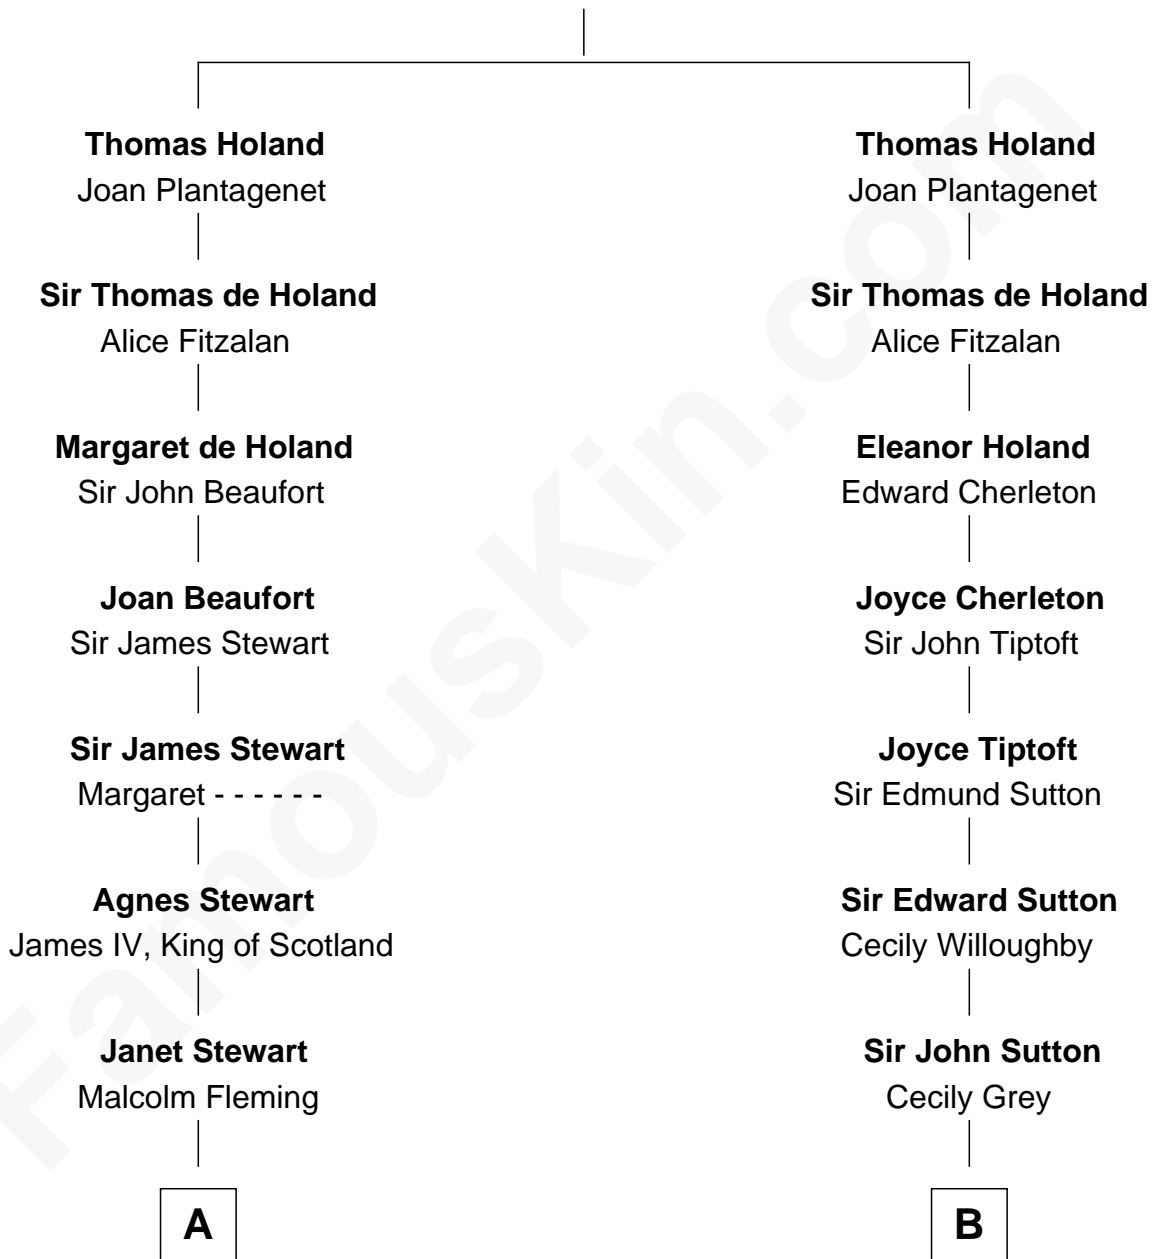

# FamousKin.com Relationship Chart of

**Guy Ritchie**

*British Filmmaker*

17th cousin 3 times removed of

**Colonel Robert Gould Shaw**

*U.S. Civil War leader of film "Glory" fame*

**Sir Robert de Holland**

Maude la Zouche

**C**

—  
**Vivian Guy Ouseley McLaughlin**

Edith Jane Martineau

—  
**Doris Margaretta McLaughlin**

Stuart John Ritchie

—  
**John Vivian Ritchie**

Amber Mary Parkinson

—  
**Guy Ritchie**