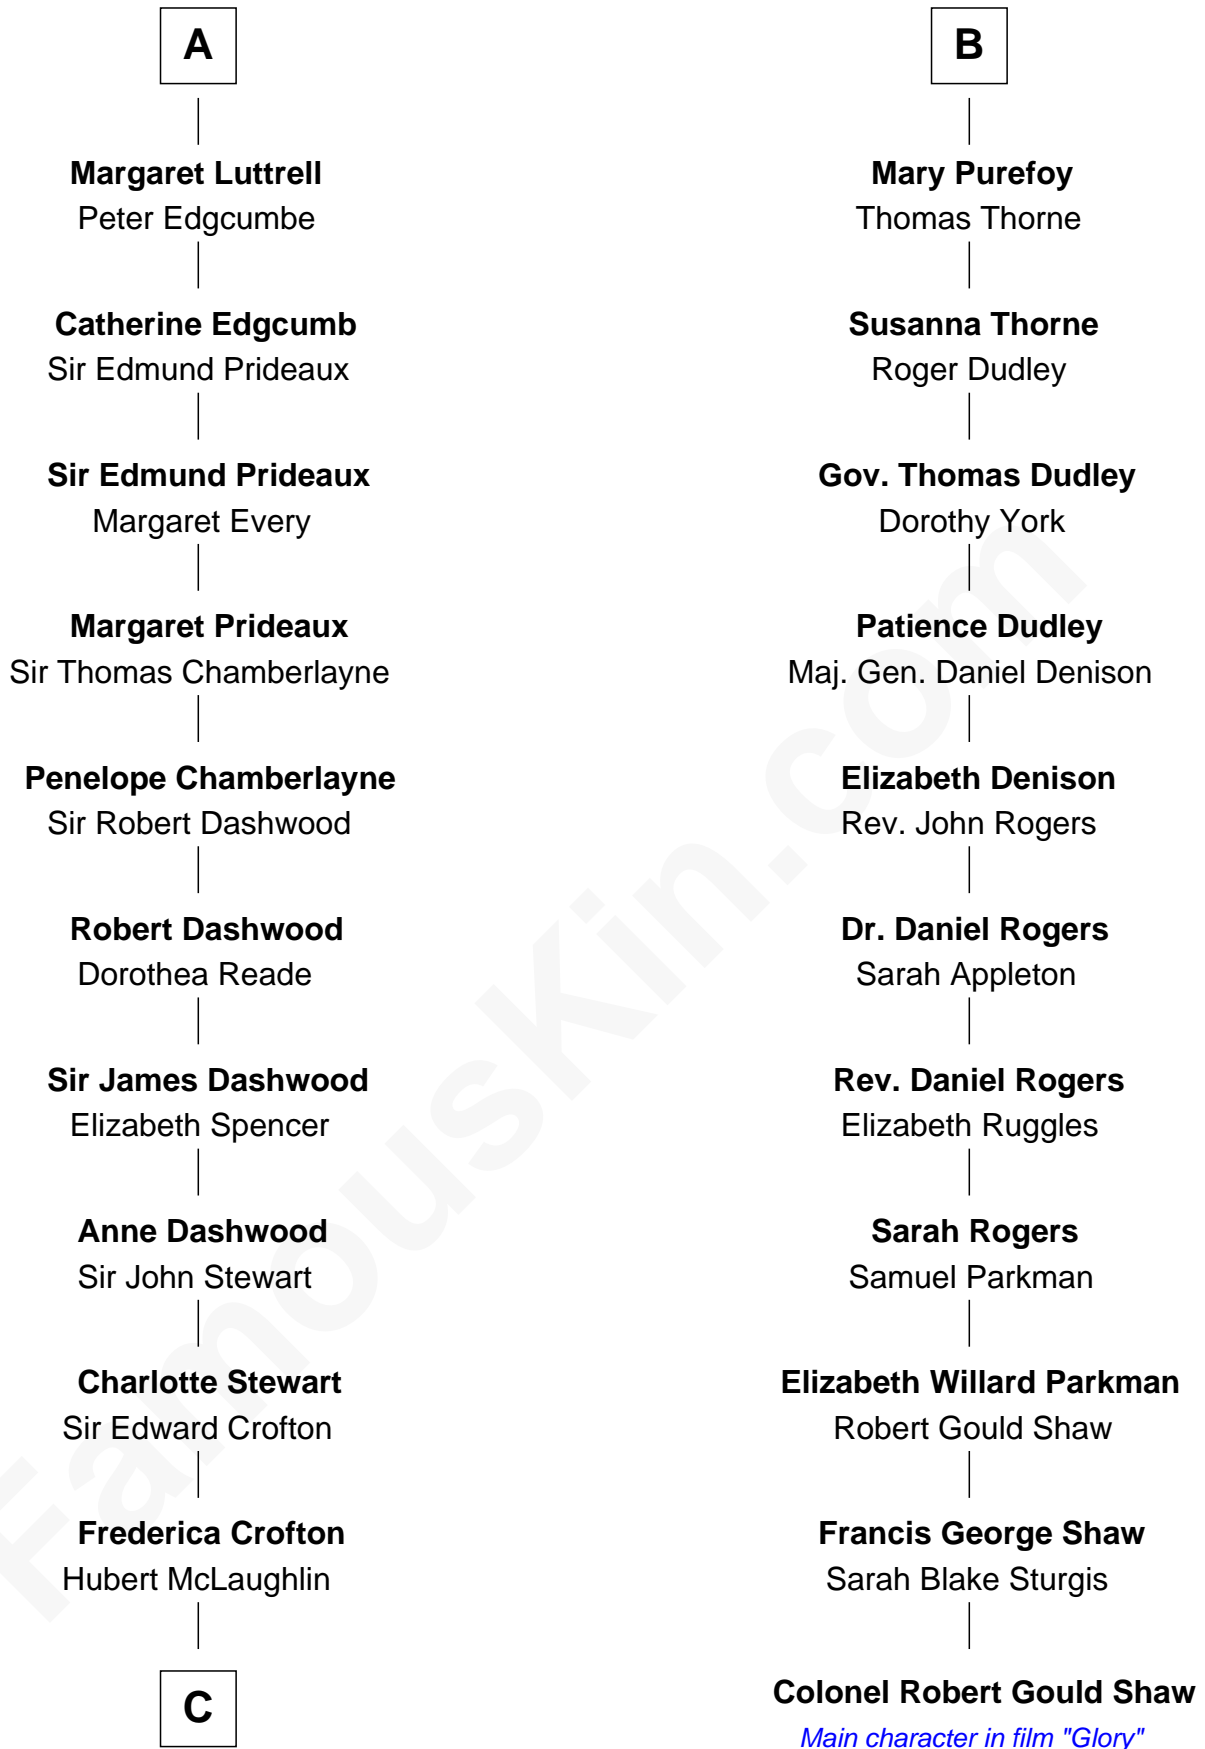

# FamousKin.com Relationship Chart of

**Guy Ritchie**

*British Filmmaker*

17th cousin 3 times removed of

**Colonel Robert Gould Shaw**

*U.S. Civil War leader of film "Glory" fame*

**Sir John Howard**

Alice de Bois

**C**

—  
**Vivian Guy Ouseley McLaughlin**

Edith Jane Martineau

—  
**Doris Margaretta McLaughlin**

Stuart John Ritchie

—  
**John Vivian Ritchie**

Amber Mary Parkinson

—  
**Guy Ritchie**