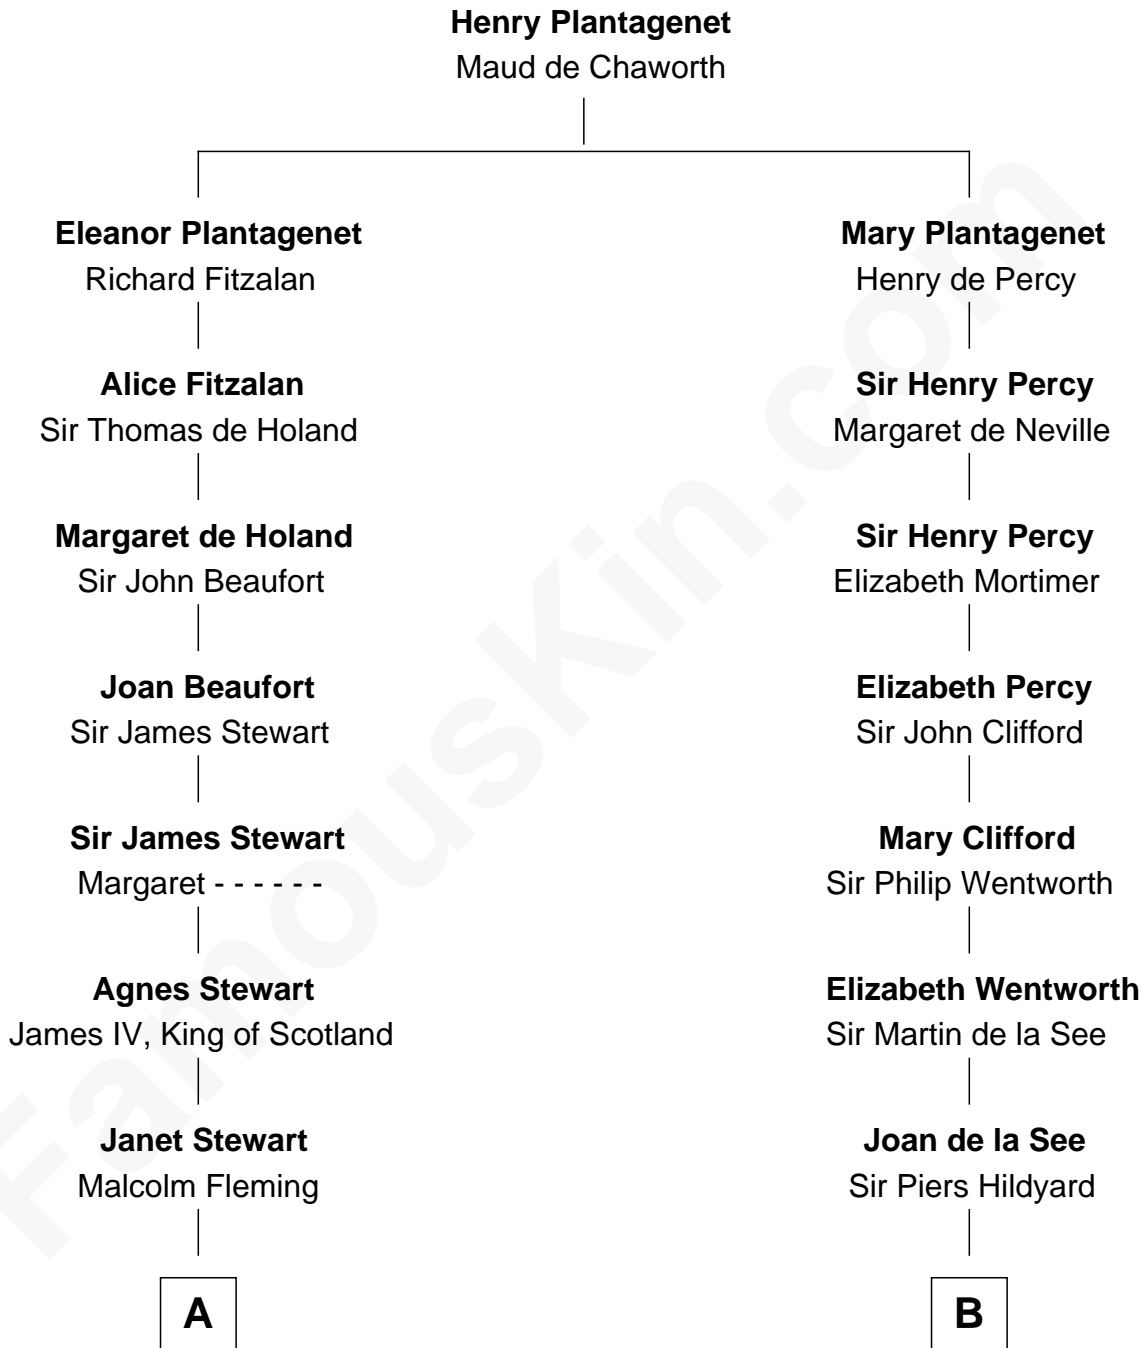

# FamousKin.com Relationship Chart of

**Guy Ritchie**  
*British Filmmaker*

20th cousin of

**Roy Rogers**  
*Cowboy movie actor and singer*

**C**

**Vivian Guy Ouseley McLaughlin**

Edith Jane Martineau

**Doris Margaretta McLaughlin**

Stuart John Ritchie

**John Vivian Ritchie**

Amber Mary Parkinson

**Guy Ritchie**

*British Filmmaker*

**D**

**Jacintha Kibbe**

William Womack

**Archer Womack**

Patricia Adeline Hatchett

**Mattie M. Womack**

Andrew E. Slye

**Roy Rogers**

*Cowboy movie actor and singer*