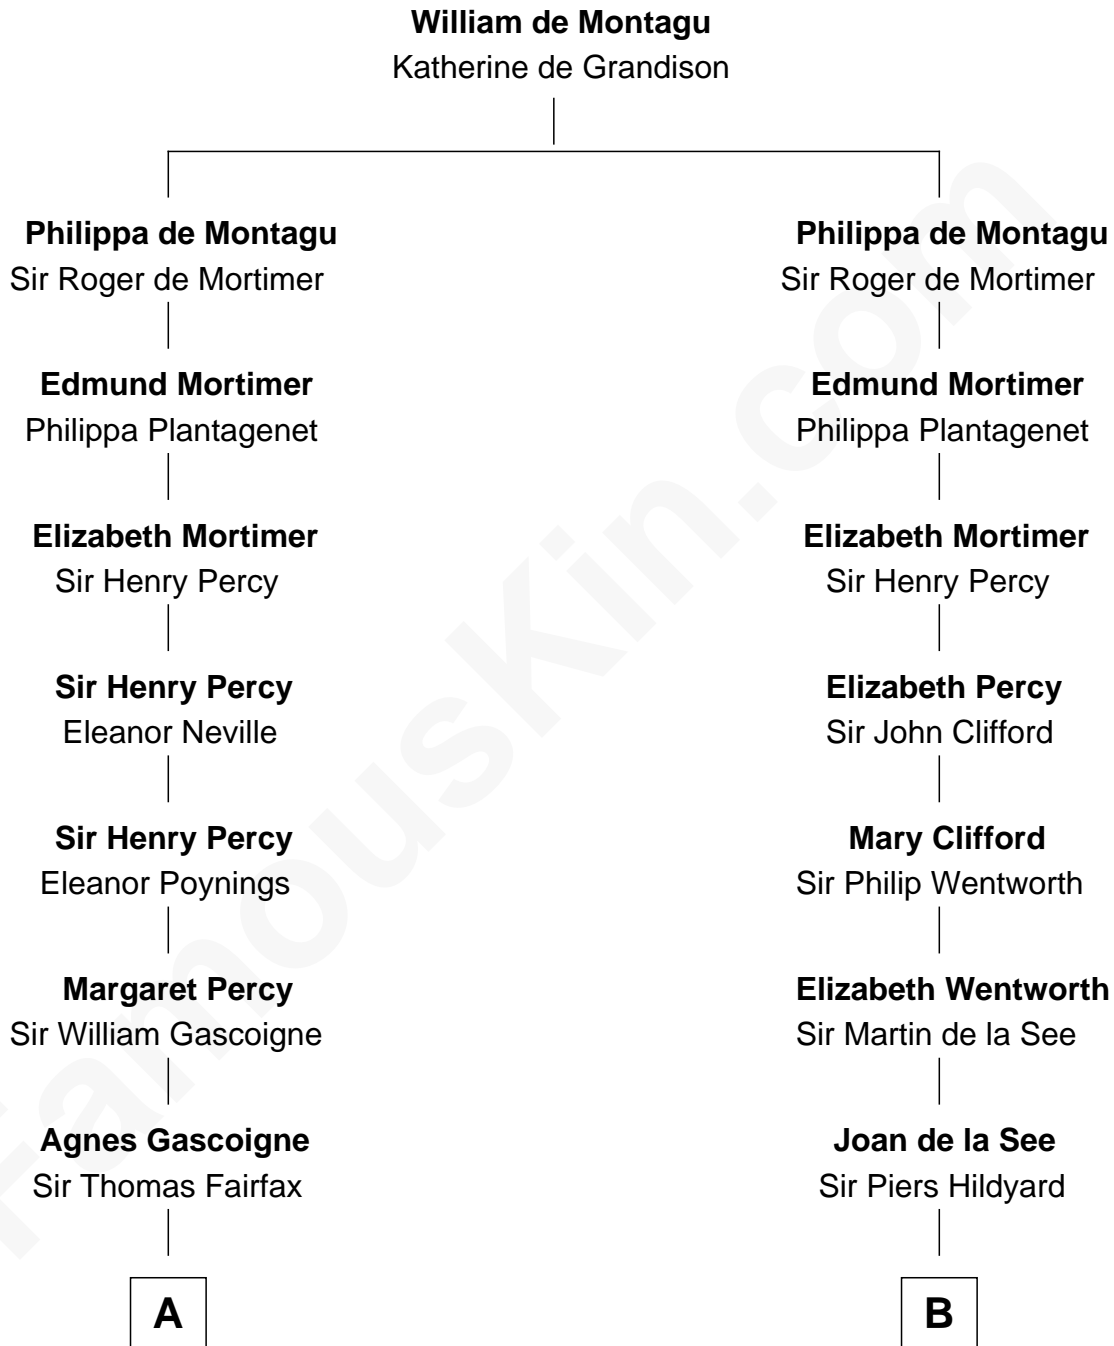

# FamousKin.com Relationship Chart of

**Guy Ritchie**  
*British Filmmaker*

20th cousin of

**Roy Rogers**

*Cowboy movie actor and singer*

**C**

**Edith Jane Martineau**  
Vivian Guy Ouseley McLaughlin

**Doris Margaretta McLaughlin**  
Stuart John Ritchie

**John Vivian Ritchie**  
Amber Mary Parkinson

**Guy Ritchie**  
*British Filmmaker*

**D**

**Jacintha Kibbe**  
William Womack

**Archer Womack**  
Patricia Adeline Hatchett

**Mattie M. Womack**  
Andrew E. Slye