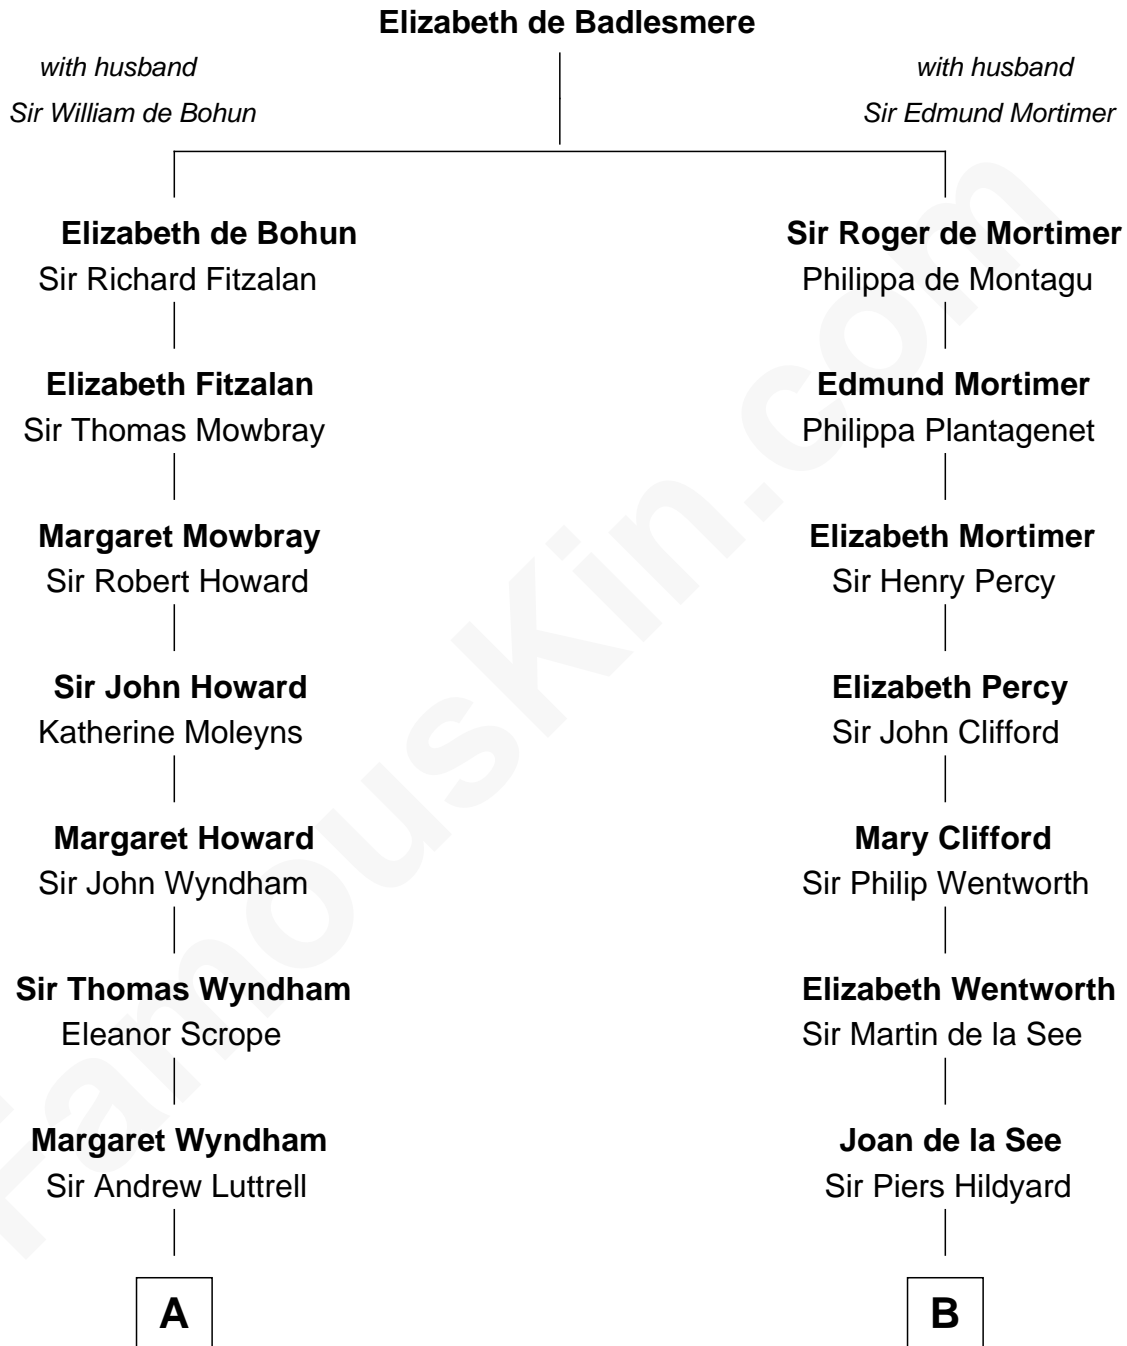

# FamousKin.com Relationship Chart of

**Guy Ritchie**  
*British Filmmaker*

20th cousin of

**Roy Rogers**  
*Cowboy movie actor and singer*

**C**

**Vivian Guy Ouseley McLaughlin**

Edith Jane Martineau

**Doris Margaretta McLaughlin**

Stuart John Ritchie

**John Vivian Ritchie**

Amber Mary Parkinson

**Guy Ritchie**

*British Filmmaker*

**D**

**Jacintha Kibbe**

William Womack