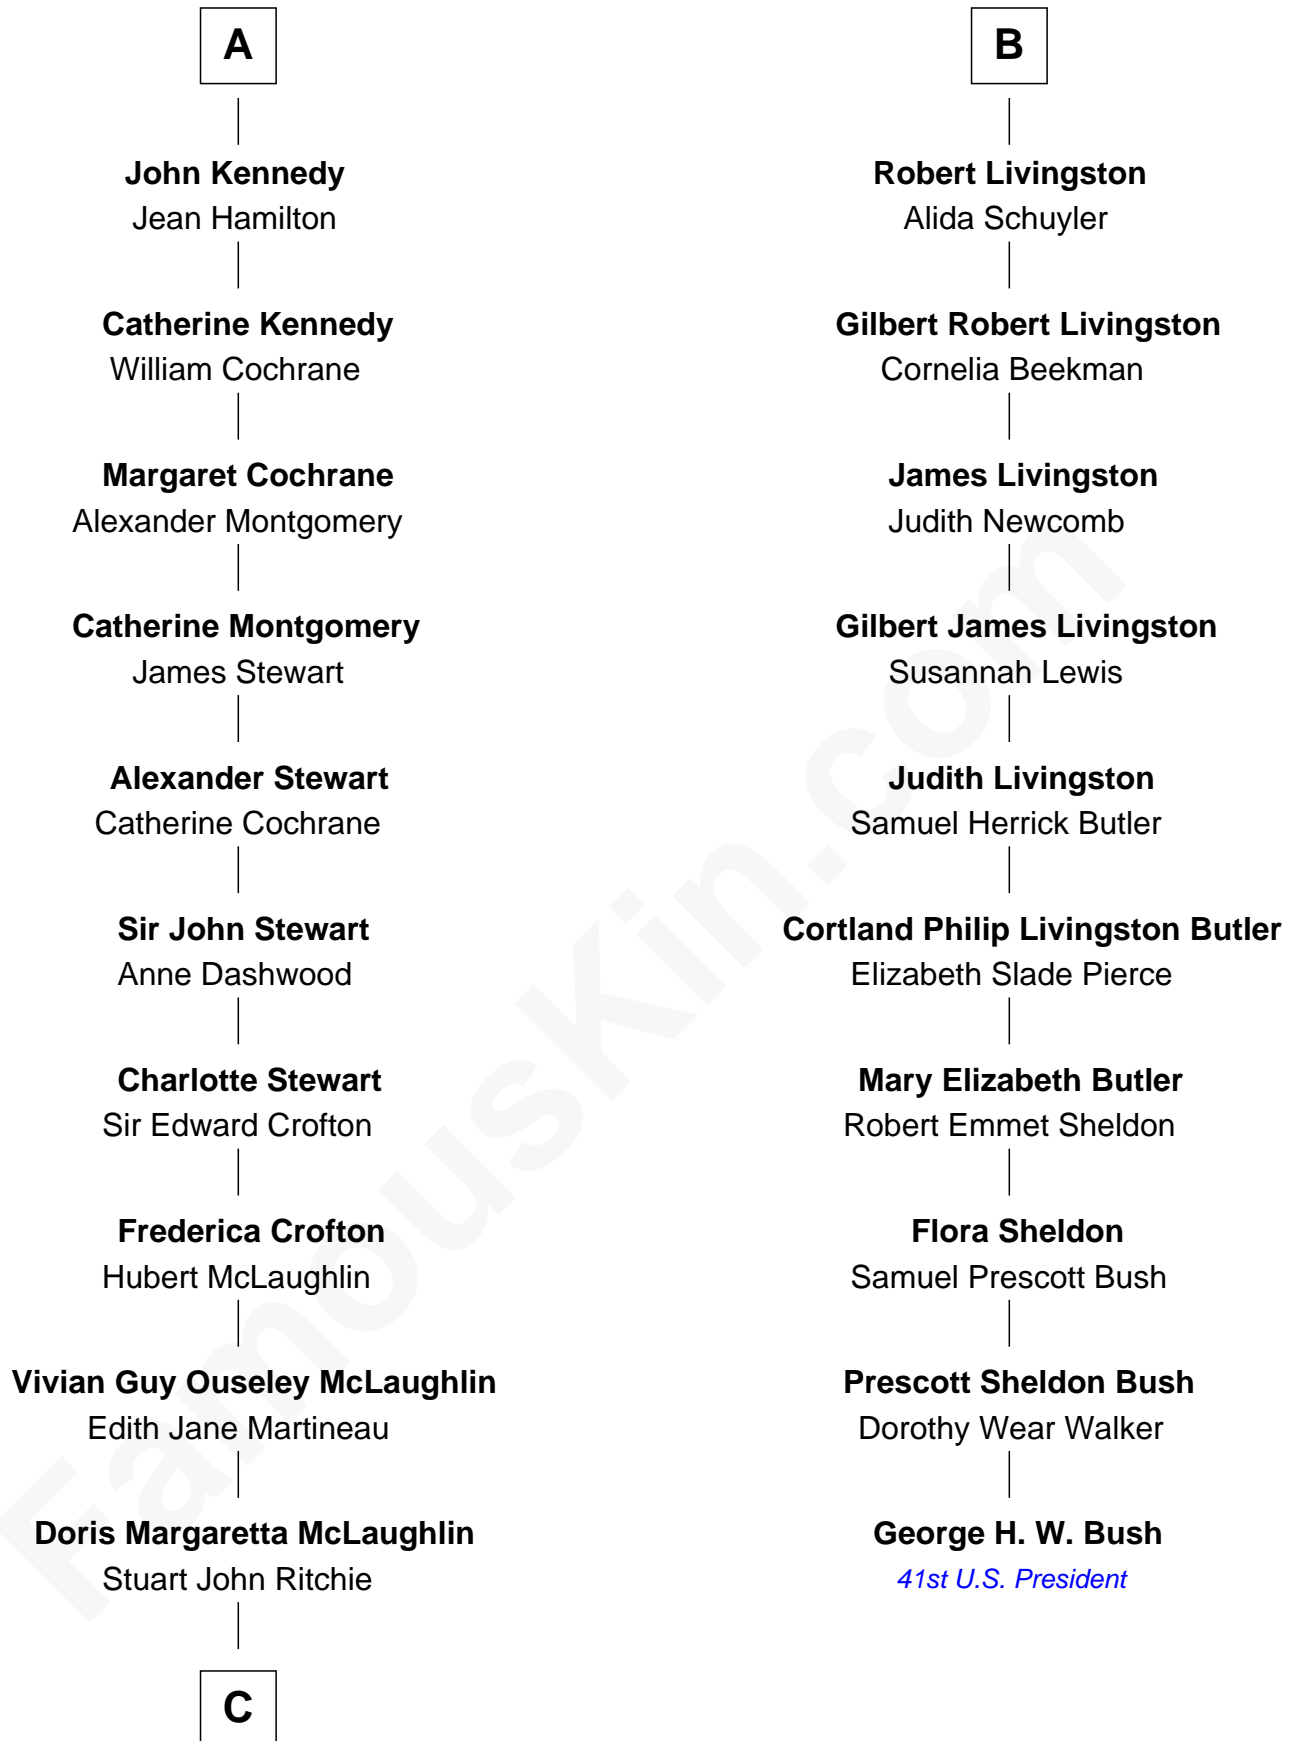

# FamousKin.com Relationship Chart of

**Guy Ritchie**

*British Filmmaker*

16th cousin 2 times removed of

**George H. W. Bush**

*41st U.S. President*

**Sir Robert Erskine**

Elizabeth Lindsay

**Thomas Erskine**

Janet Douglas

**Mariot Erskine**

William Keith

**William Keith**

Elizabeth Gordon

**Robert Keith**

Elizabeth Douglas

Patrick Graham

**Elizabeth Graham**

William Livingston

**William Livingston**

Janet Bruce

**Alexander Livingston**

Barbara Forrester

**Barbara Livingston**

Alexander Livingston

**William Livingston**

Agnes Livingston

**Rev. John Livingston**

Janet Fleming

**B**

**C**

—  
**John Vivian Ritchie**  
Amber Mary Parkinson