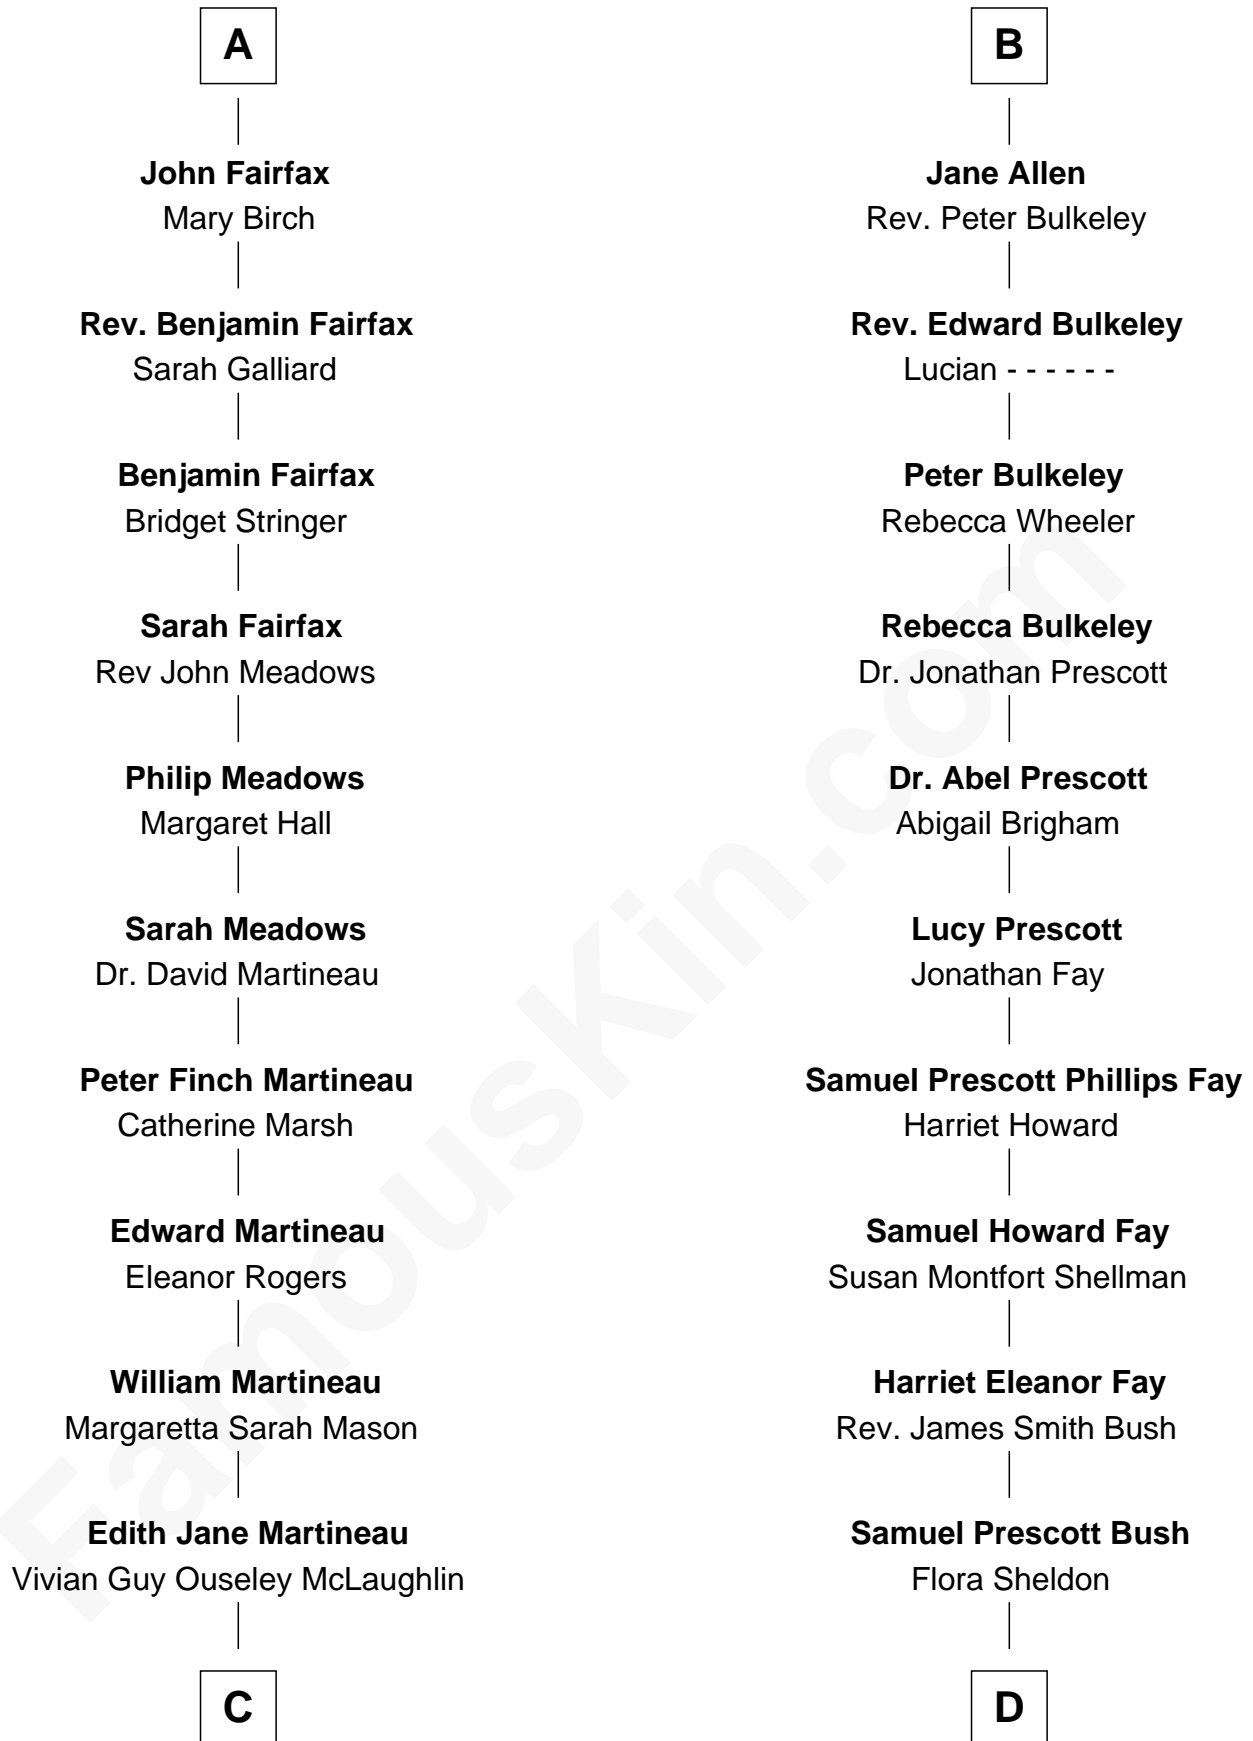

FamousKin.com Relationship Chart of

Guy Ritchie

British Filmmaker

18th cousin 1 time removed of

George H. W. Bush

41st U.S. President

C

Doris Margaretta McLaughlin

Stuart John Ritchie

John Vivian Ritchie

Amber Mary Parkinson

Guy Ritchie

British Filmmaker

D

Prescott Sheldon Bush

Dorothy Wear Walker