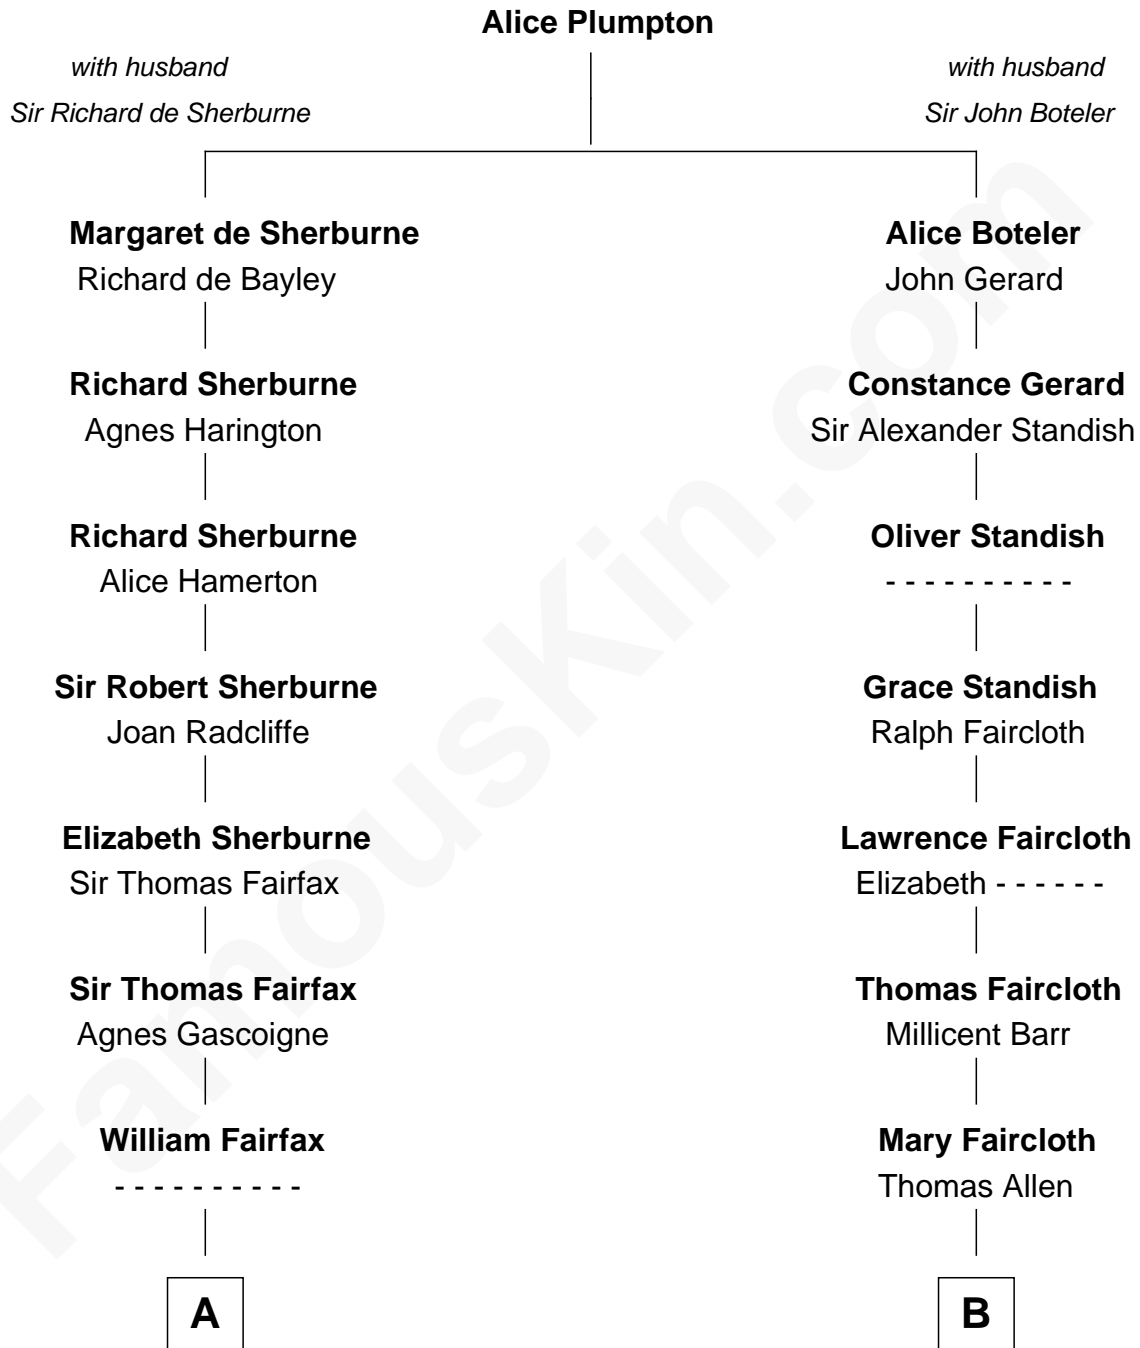

FamousKin.com Relationship Chart of

Guy Ritchie

British Filmmaker

18th cousin 1 time removed of

George H. W. Bush

41st U.S. President

C

Doris Margaretta McLaughlin

Stuart John Ritchie

John Vivian Ritchie

Amber Mary Parkinson

Guy Ritchie

British Filmmaker

D

Prescott Sheldon Bush

Dorothy Wear Walker

George H. W. Bush

41st U.S. President

FamousKin.com