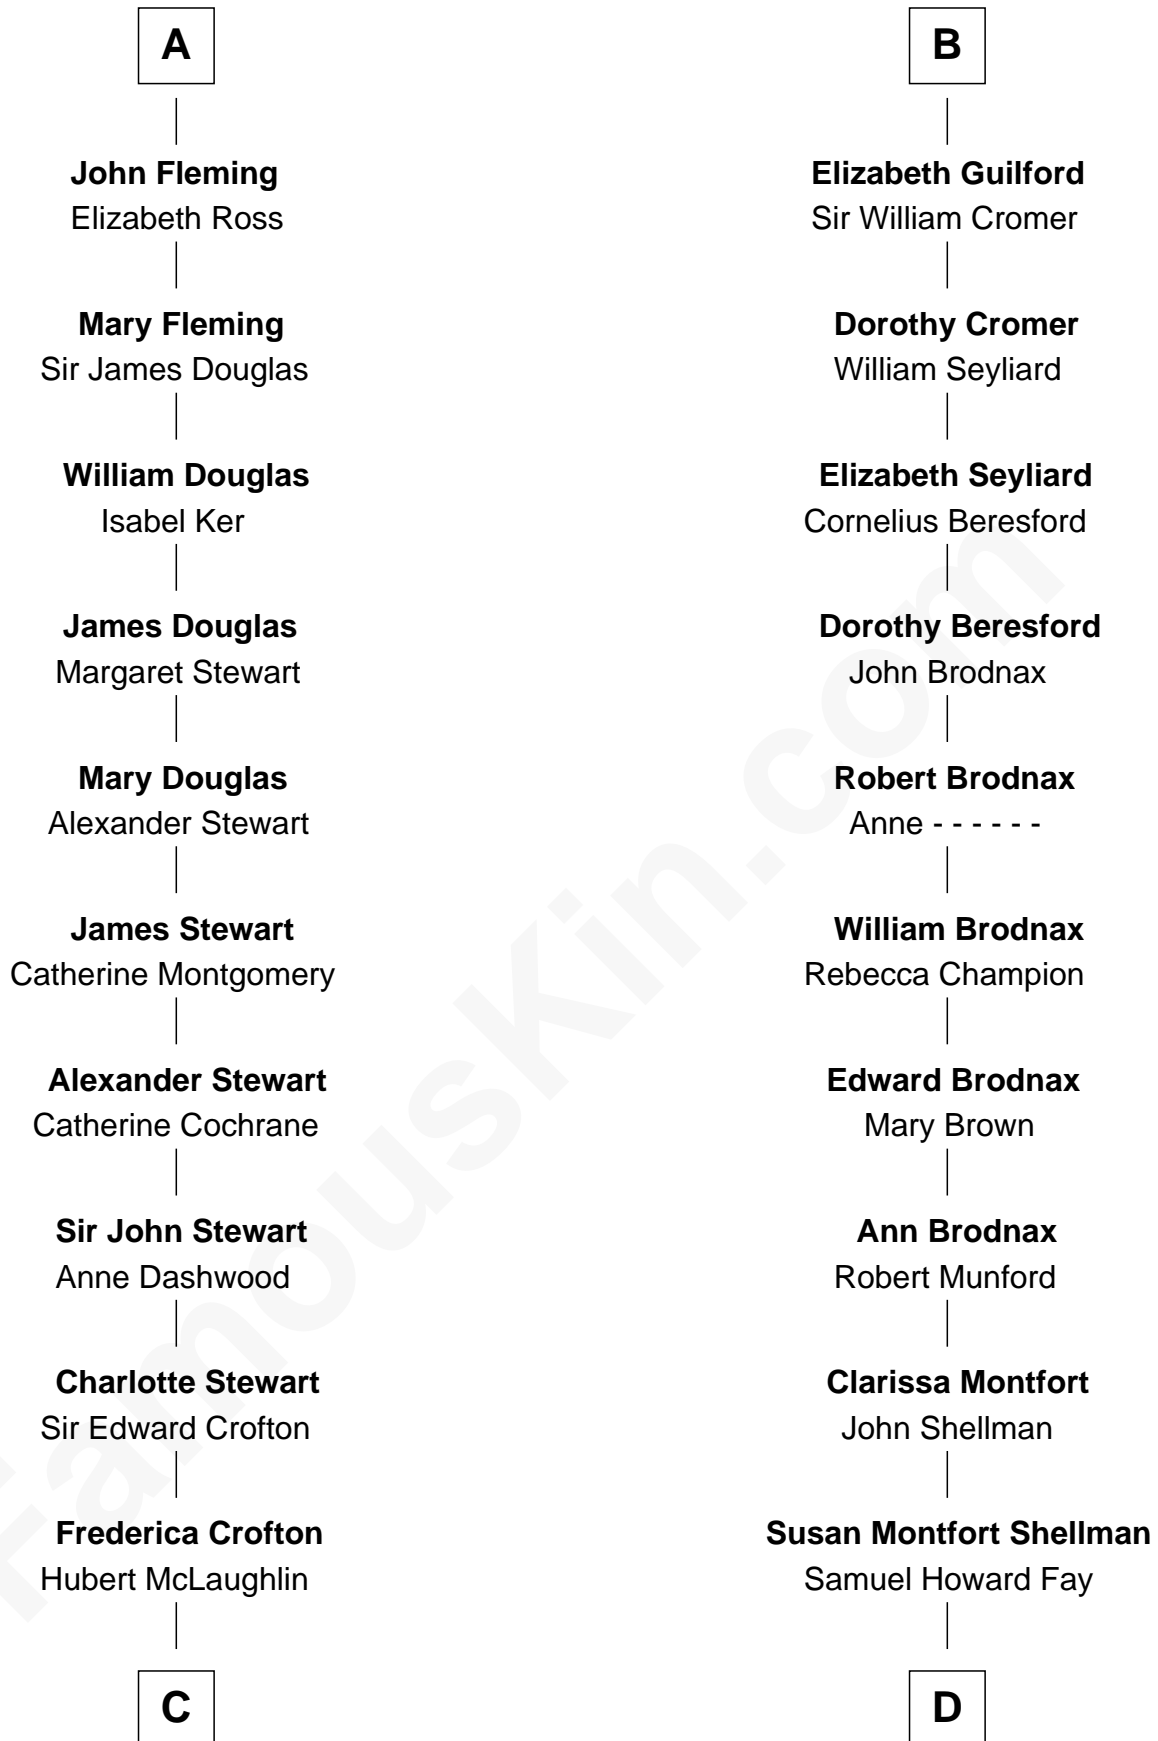

FamousKin.com Relationship Chart of

Guy Ritchie

British Filmmaker

20th cousin of

George H. W. Bush

41st U.S. President

Sir Robert de Holland

Maude la Zouche

C

Vivian Guy Ouseley McLaughlin

Edith Jane Martineau

Doris Margaretta McLaughlin

Stuart John Ritchie

John Vivian Ritchie

Amber Mary Parkinson

Guy Ritchie

British Filmmaker

D

Harriet Eleanor Fay

Rev. James Smith Bush

Samuel Prescott Bush

Flora Sheldon

Prescott Sheldon Bush

Dorothy Wear Walker