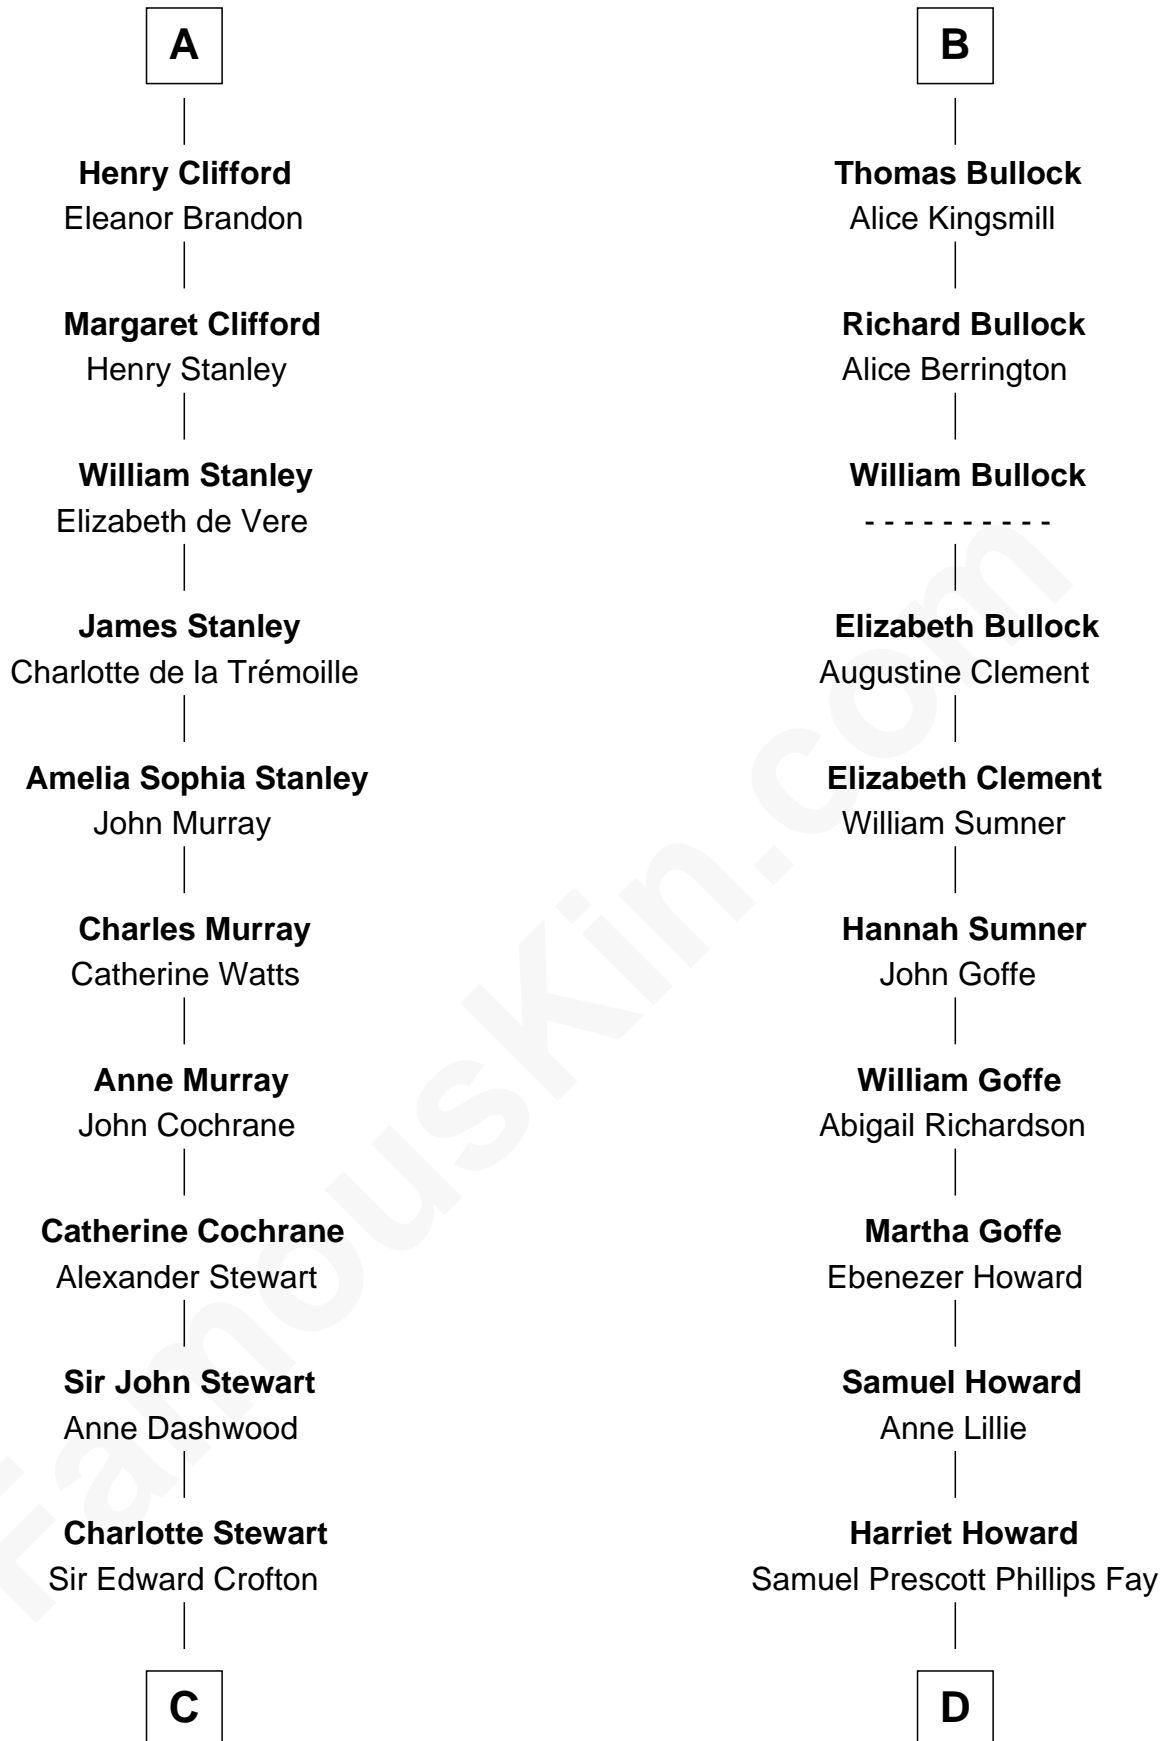

FamousKin.com Relationship Chart of

Guy Ritchie

British Filmmaker

21st cousin of

George H. W. Bush

41st U.S. President

Hugh le Despencer

Eleanor de Clare

Eleanor Beaufort

Sir Robert Spencer

Catherine Spencer

Henry Algernon Percy

Margaret Percy

Henry Clifford

A

Isabel le Despencer

Elizabeth Howard

Joan de Vere

Sir William Norreys

Margaret Norreys

Gilbert Bullock

B

C

Frederica Crofton
Hubert McLaughlin

Vivian Guy Ouseley McLaughlin
Edith Jane Martineau

Doris Margaretta McLaughlin
Stuart John Ritchie

John Vivian Ritchie
Amber Mary Parkinson

Guy Ritchie
British Filmmaker

D

Samuel Howard Fay
Susan Montfort Shellman