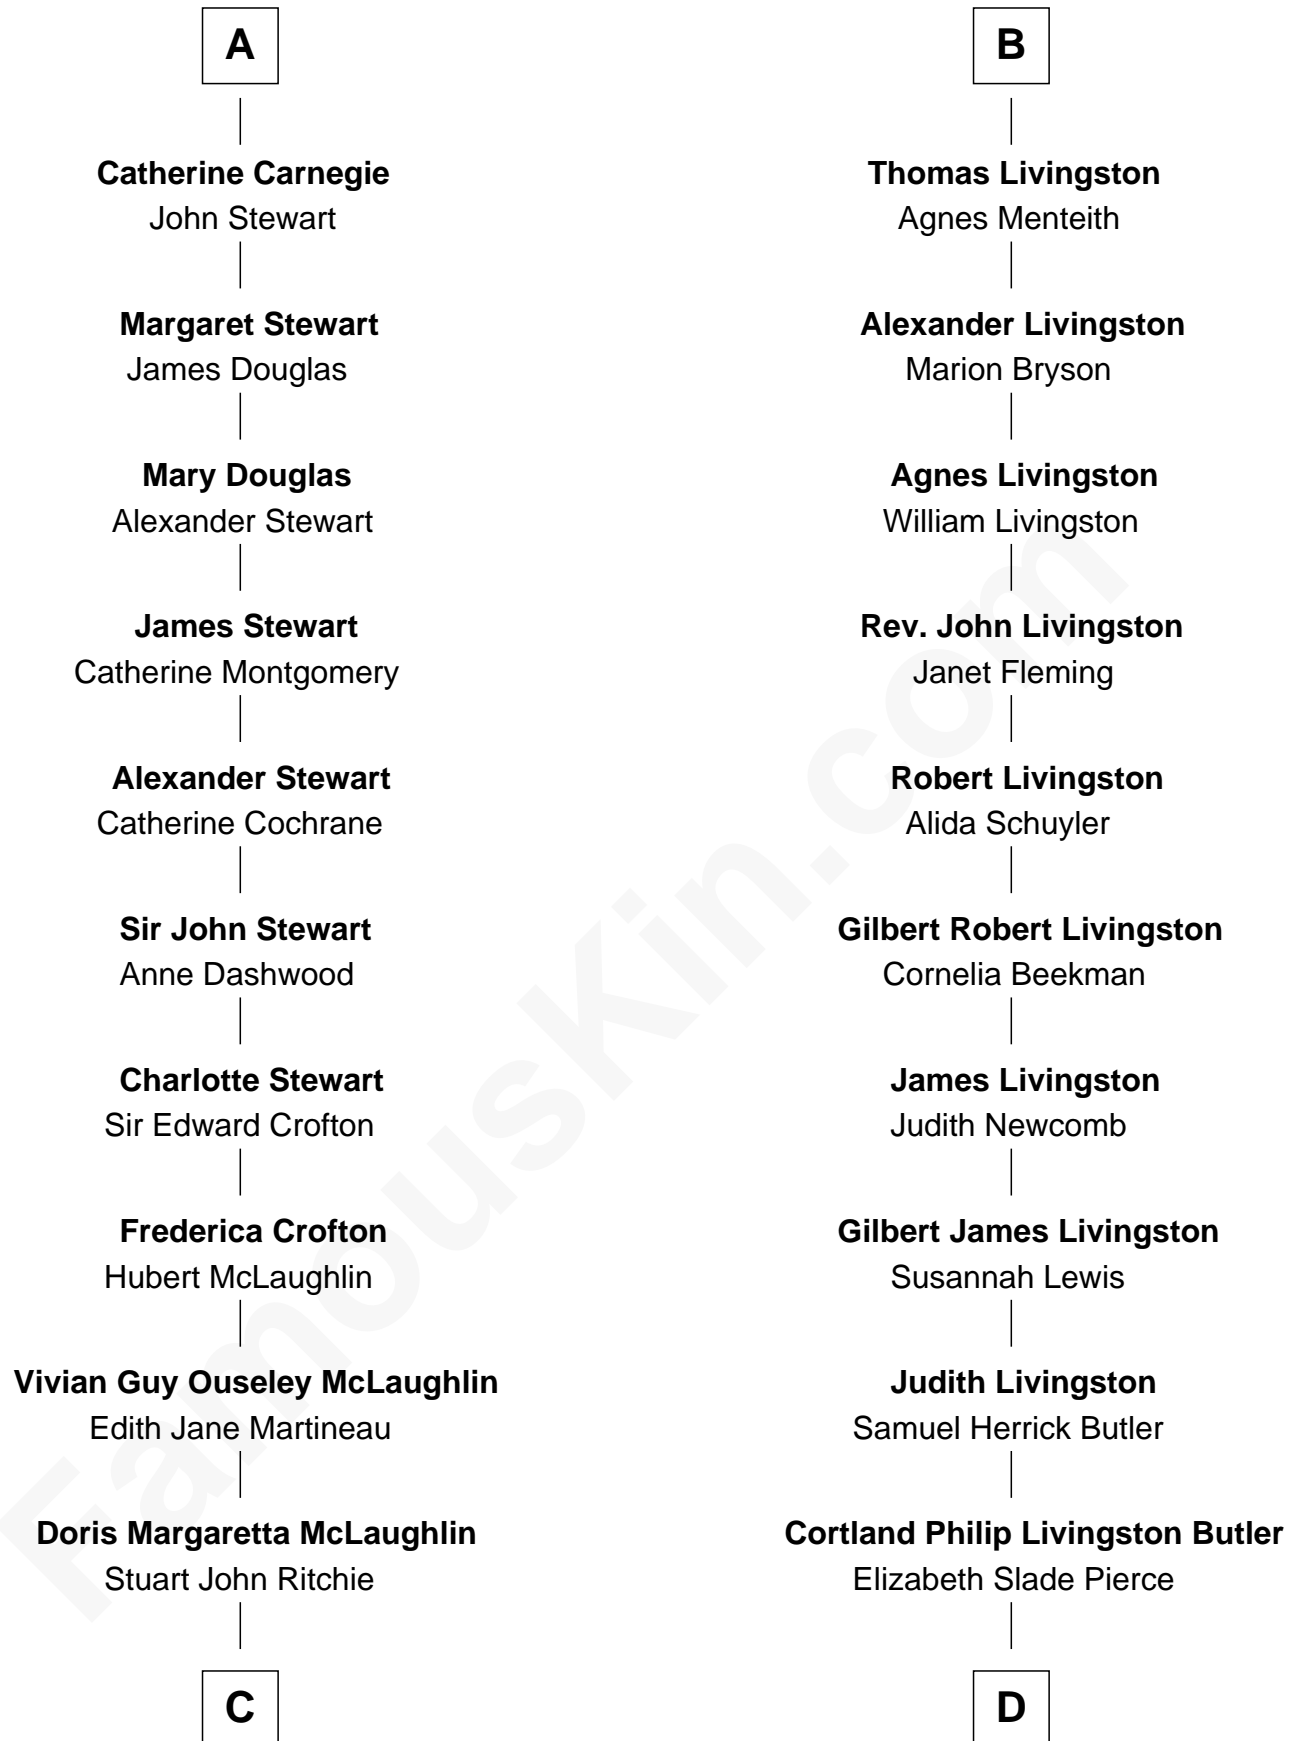

FamousKin.com Relationship Chart of

Guy Ritchie

British Filmmaker

18th cousin 2 times removed of

George H. W. Bush

41st U.S. President

Robert Stewart
Margaret Graham

Margory Stewart
Sir Duncan Campbell

Sir William Abernethy
Margaret Borthwick

Sir Lawrence Abernethy

Sir William Abernethy
Isabella Borthwick

----- **Abernethy**
Walter Ogstoun

Elizabeth Ogstoun
Sir Adam Hepburn

Elizabeth Hepburn
Alexander Livingston

B

C

John Vivian Ritchie
Amber Mary Parkinson

Guy Ritchie
British Filmmaker

D

Mary Elizabeth Butler
Robert Emmet Sheldon

Flora Sheldon
Samuel Prescott Bush

Prescott Sheldon Bush
Dorothy Wear Walker