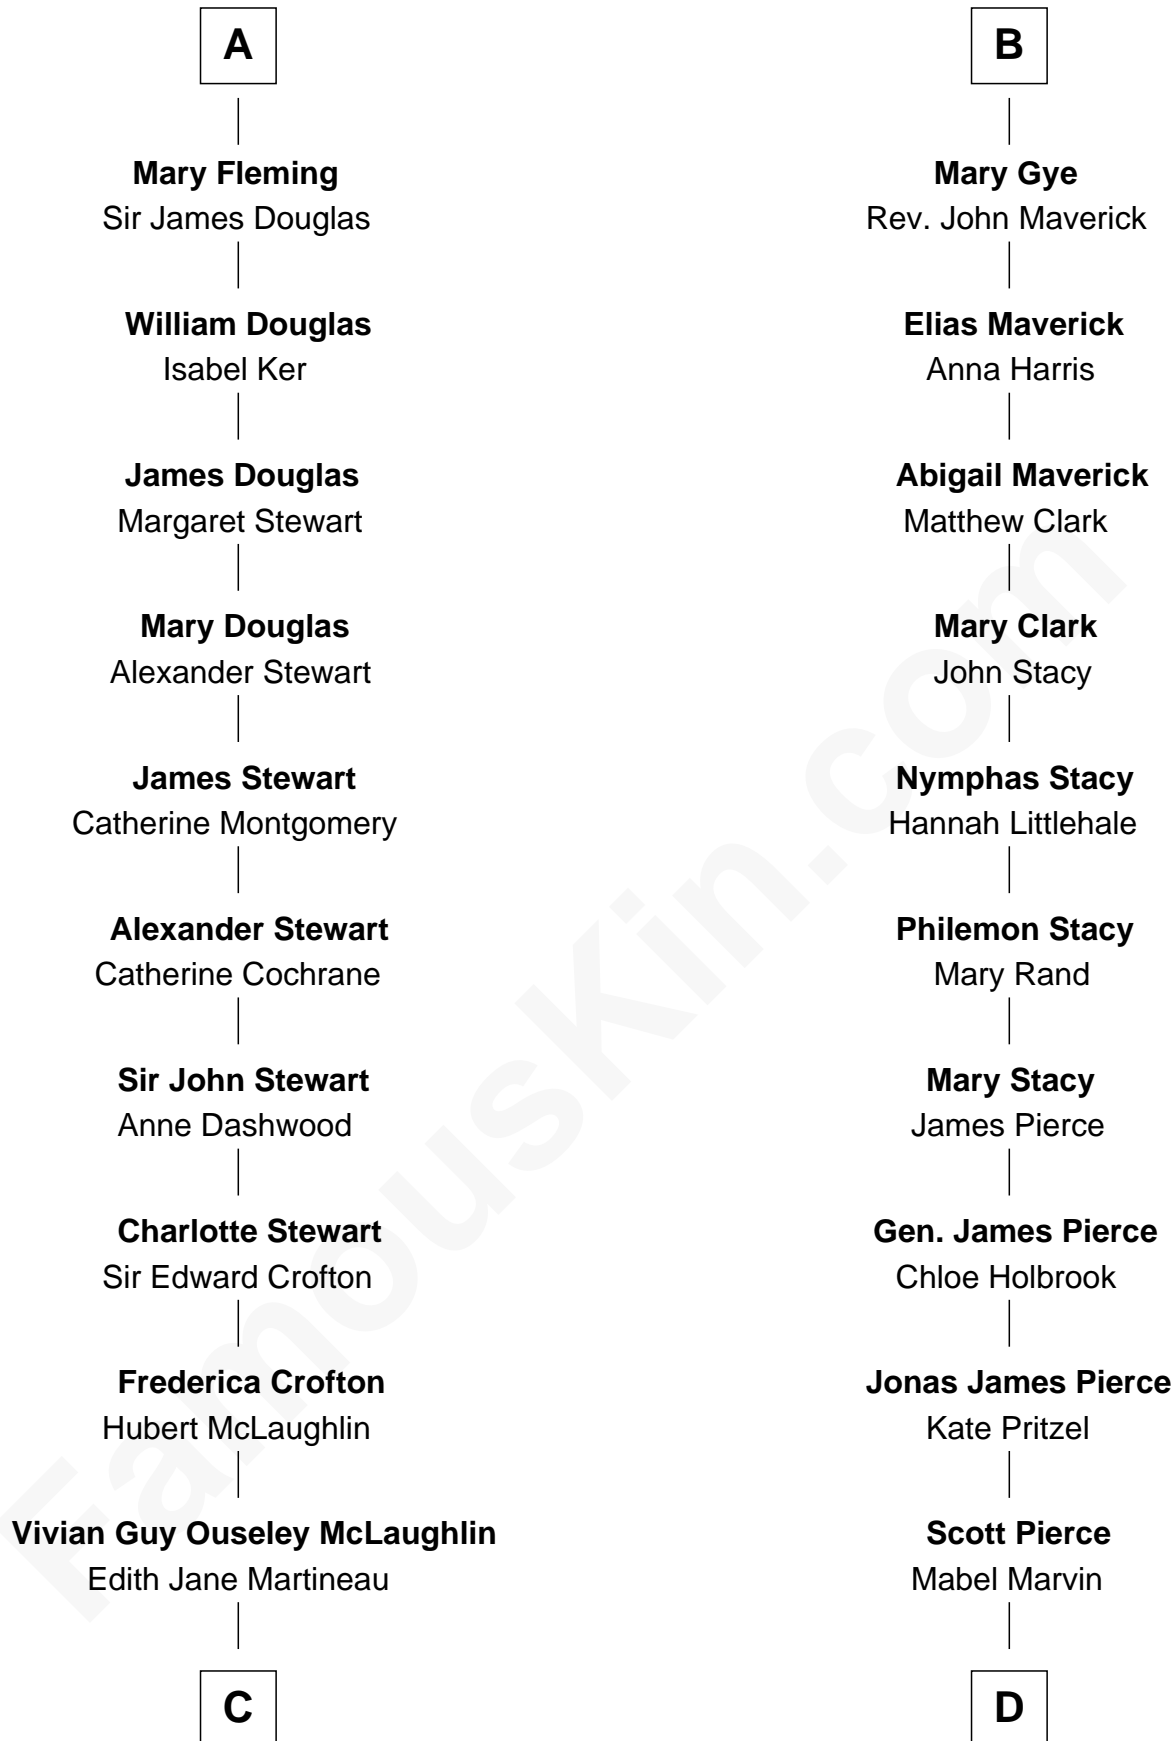

FamousKin.com Relationship Chart of

Guy Ritchie

British Filmmaker

18th cousin 1 time removed of

Barbara (Pierce) Bush

First Lady of President George H.W. Bush

FamousKin.com