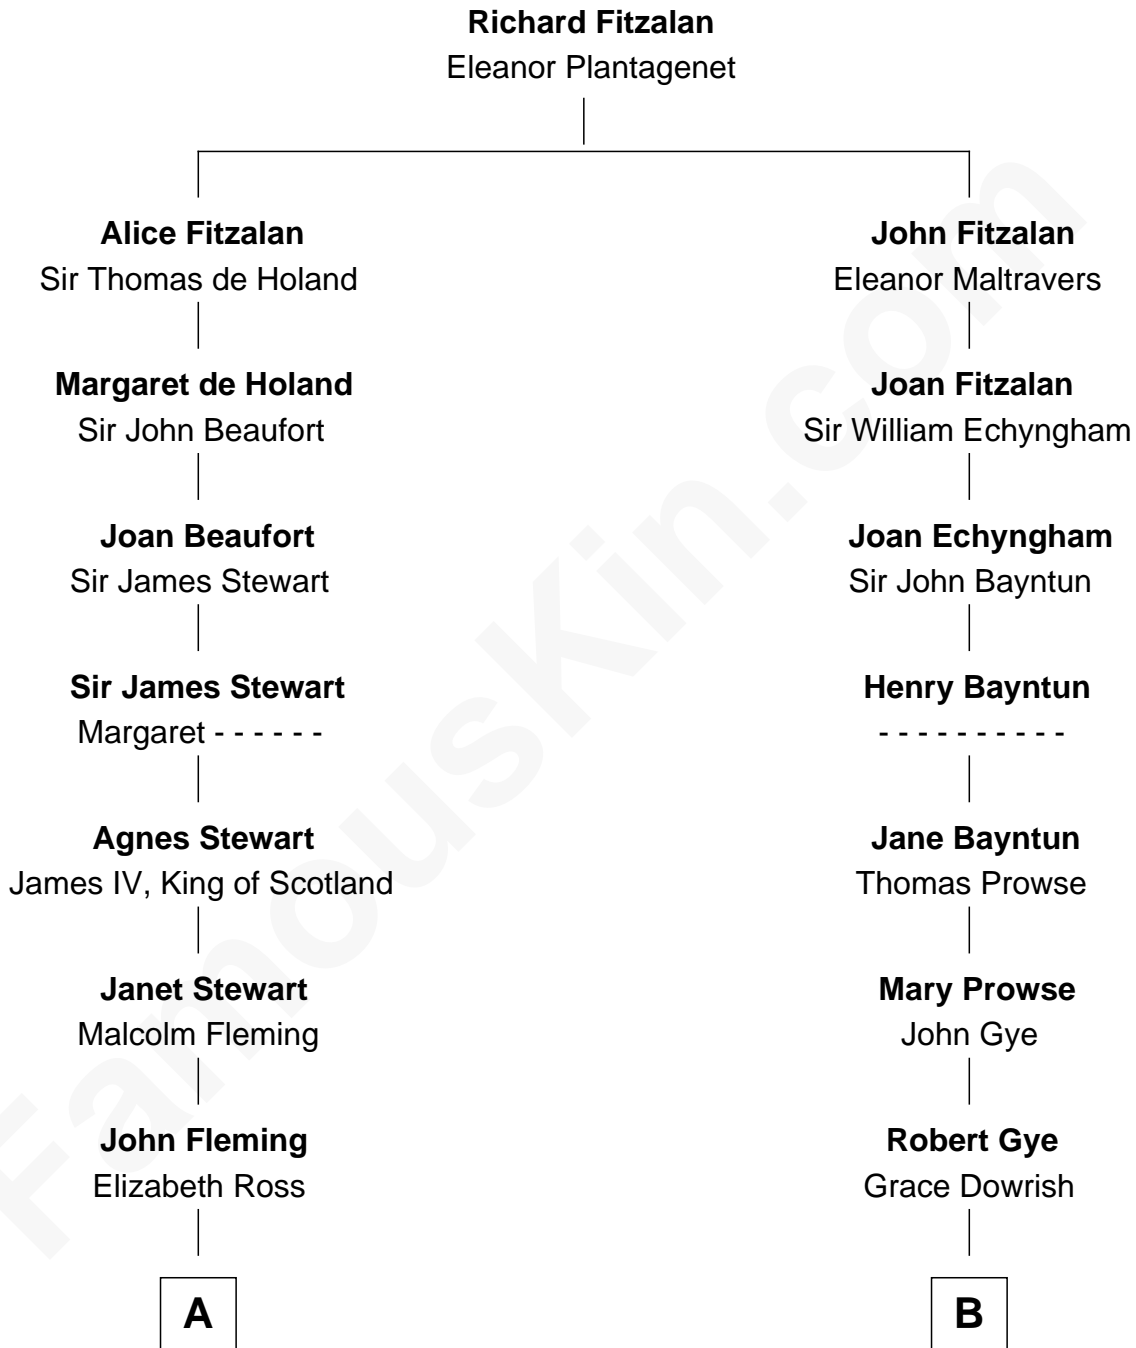

FamousKin.com Relationship Chart of

Guy Ritchie

British Filmmaker

18th cousin 1 time removed of

Barbara (Pierce) Bush

First Lady of President George H.W. Bush

FamousKin.com