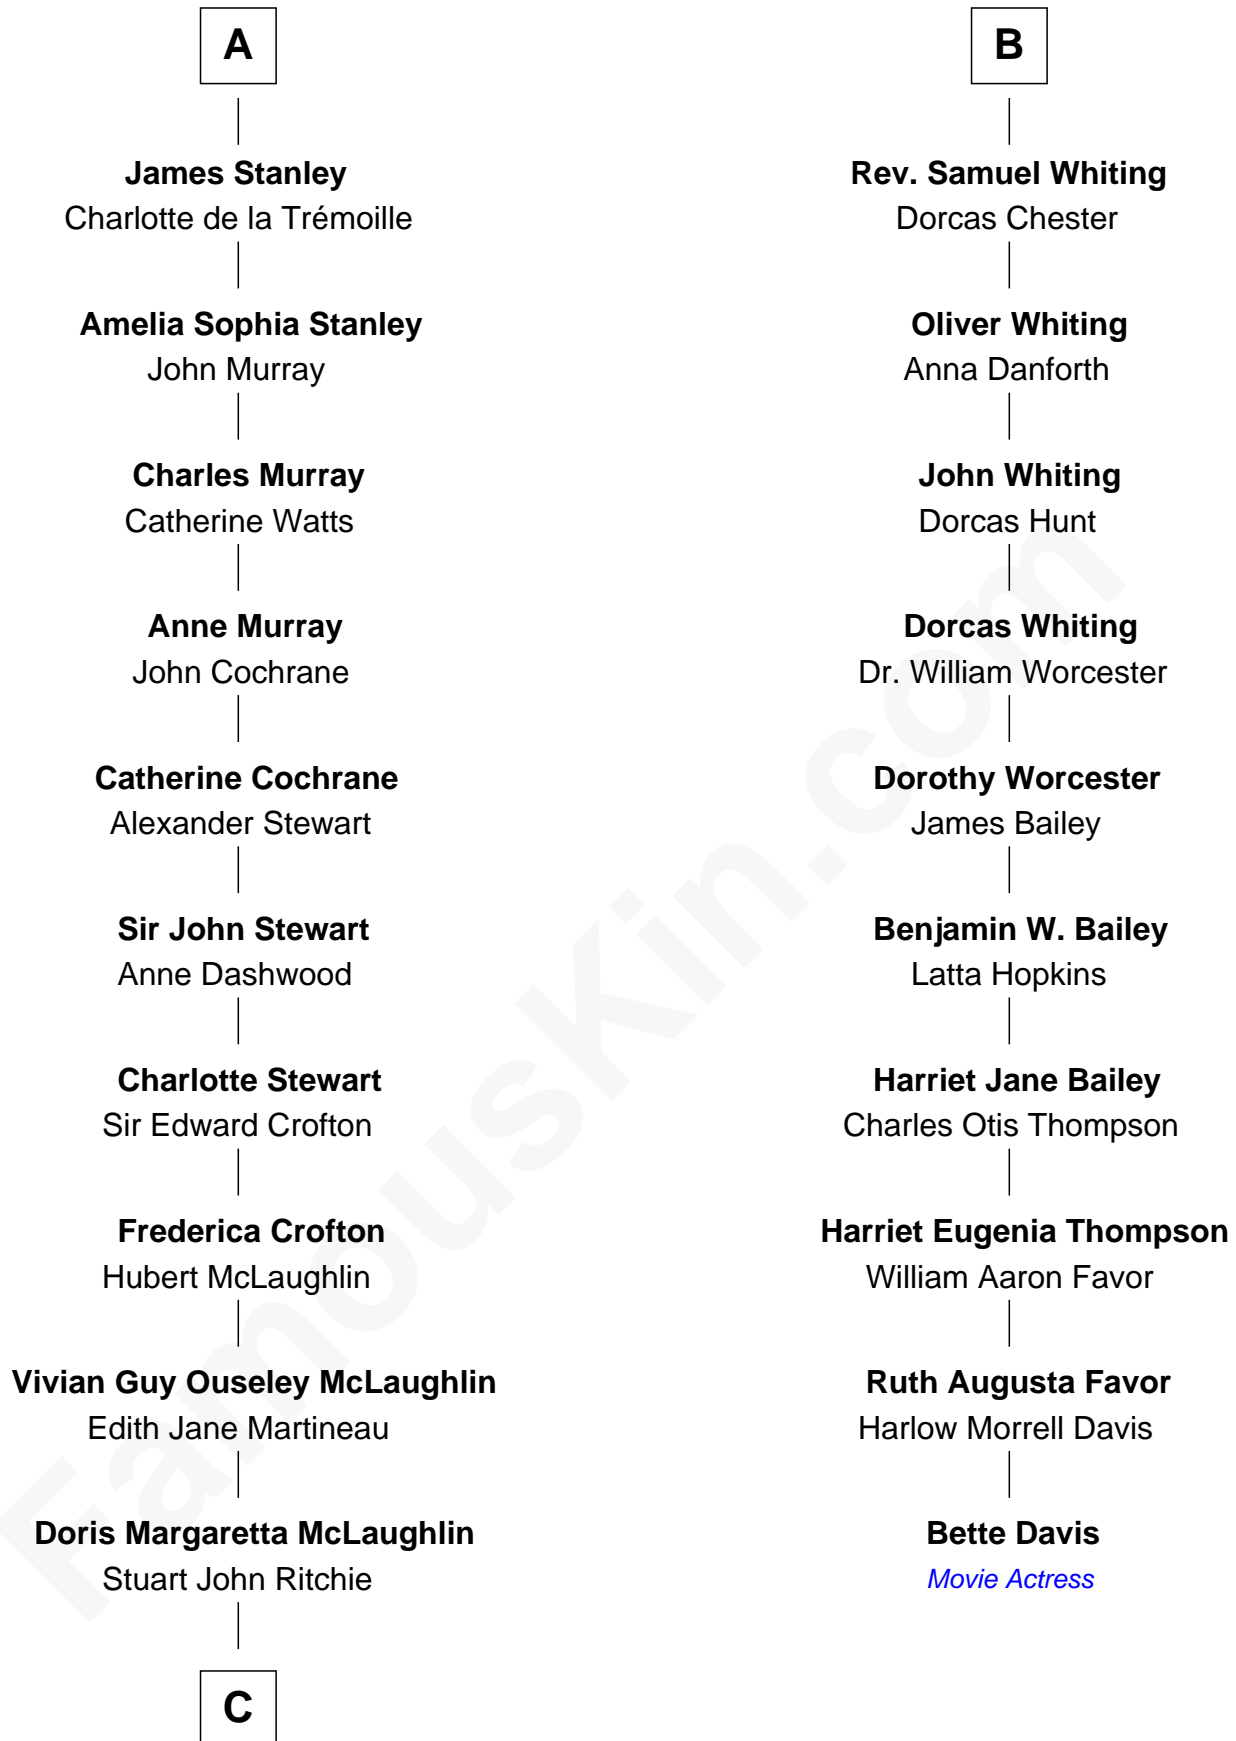

FamousKin.com Relationship Chart of

Guy Ritchie

British Filmmaker

16th cousin 2 times removed of

Bette Davis

Movie Actress

Sir John Beauchamp

Edith Stourton

C

—
John Vivian Ritchie
Amber Mary Parkinson

—
Guy Ritchie
British Filmmaker

FamousKin.com