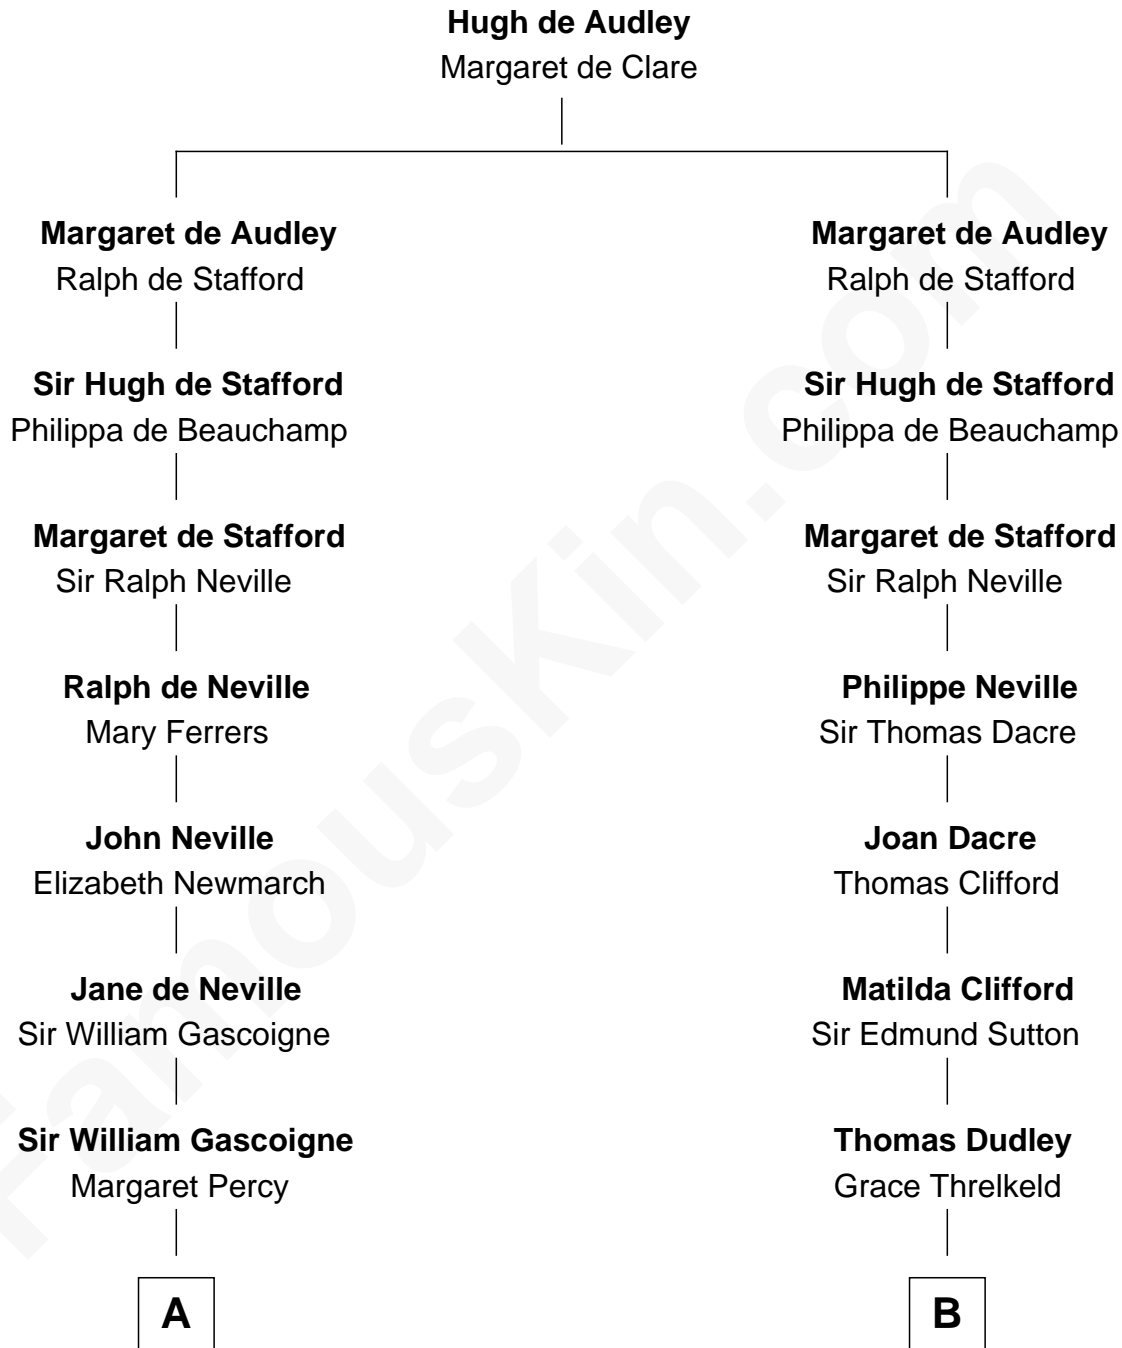

FamousKin.com Relationship Chart of

Guy Ritchie

British Filmmaker

15th cousin 6 times removed of

George Mason

Father of the U.S. Bill of Rights

C

—
William Martineau
Margaretta Sarah Mason

—
Edith Jane Martineau
Vivian Guy Ouseley McLaughlin

—
Doris Margaretta McLaughlin
Stuart John Ritchie

—
John Vivian Ritchie
Amber Mary Parkinson

—
Guy Ritchie
British Filmmaker

FamousKin.com