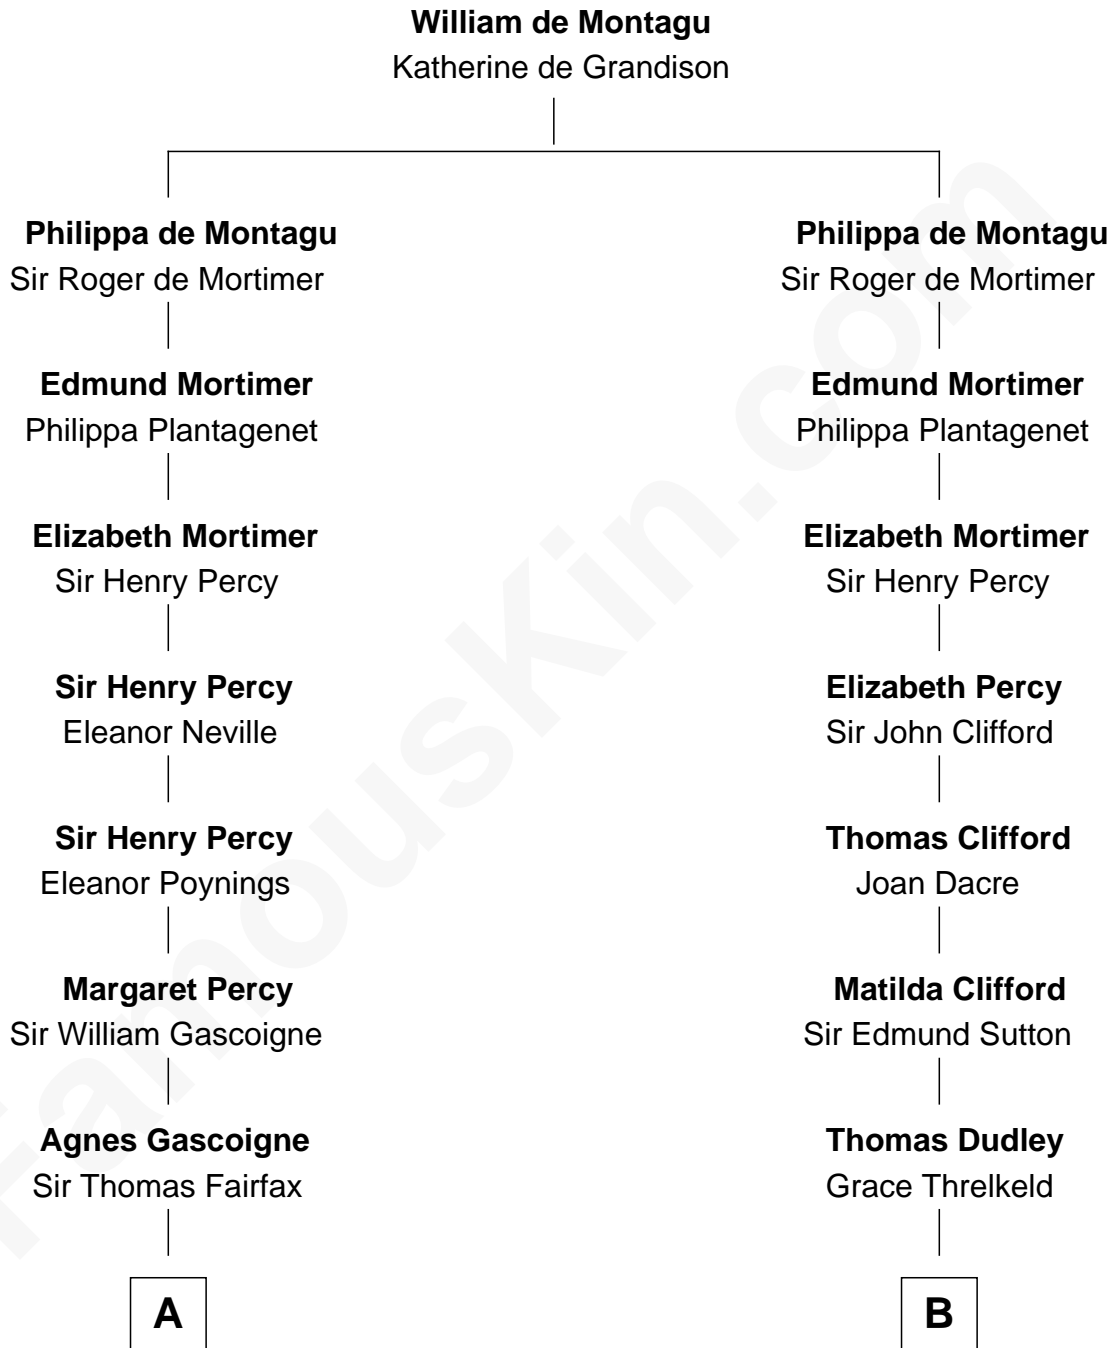

# FamousKin.com Relationship Chart of

**Guy Ritchie**

*British Filmmaker*

15th cousin 5 times removed of

**George Mason**

*Father of the U.S. Bill of Rights*

**C**

**Edith Jane Martineau**  
Vivian Guy Ouseley McLaughlin

**Doris Margaretta McLaughlin**  
Stuart John Ritchie

**John Vivian Ritchie**  
Amber Mary Parkinson

**Guy Ritchie**  
*British Filmmaker*

FamousKin.com