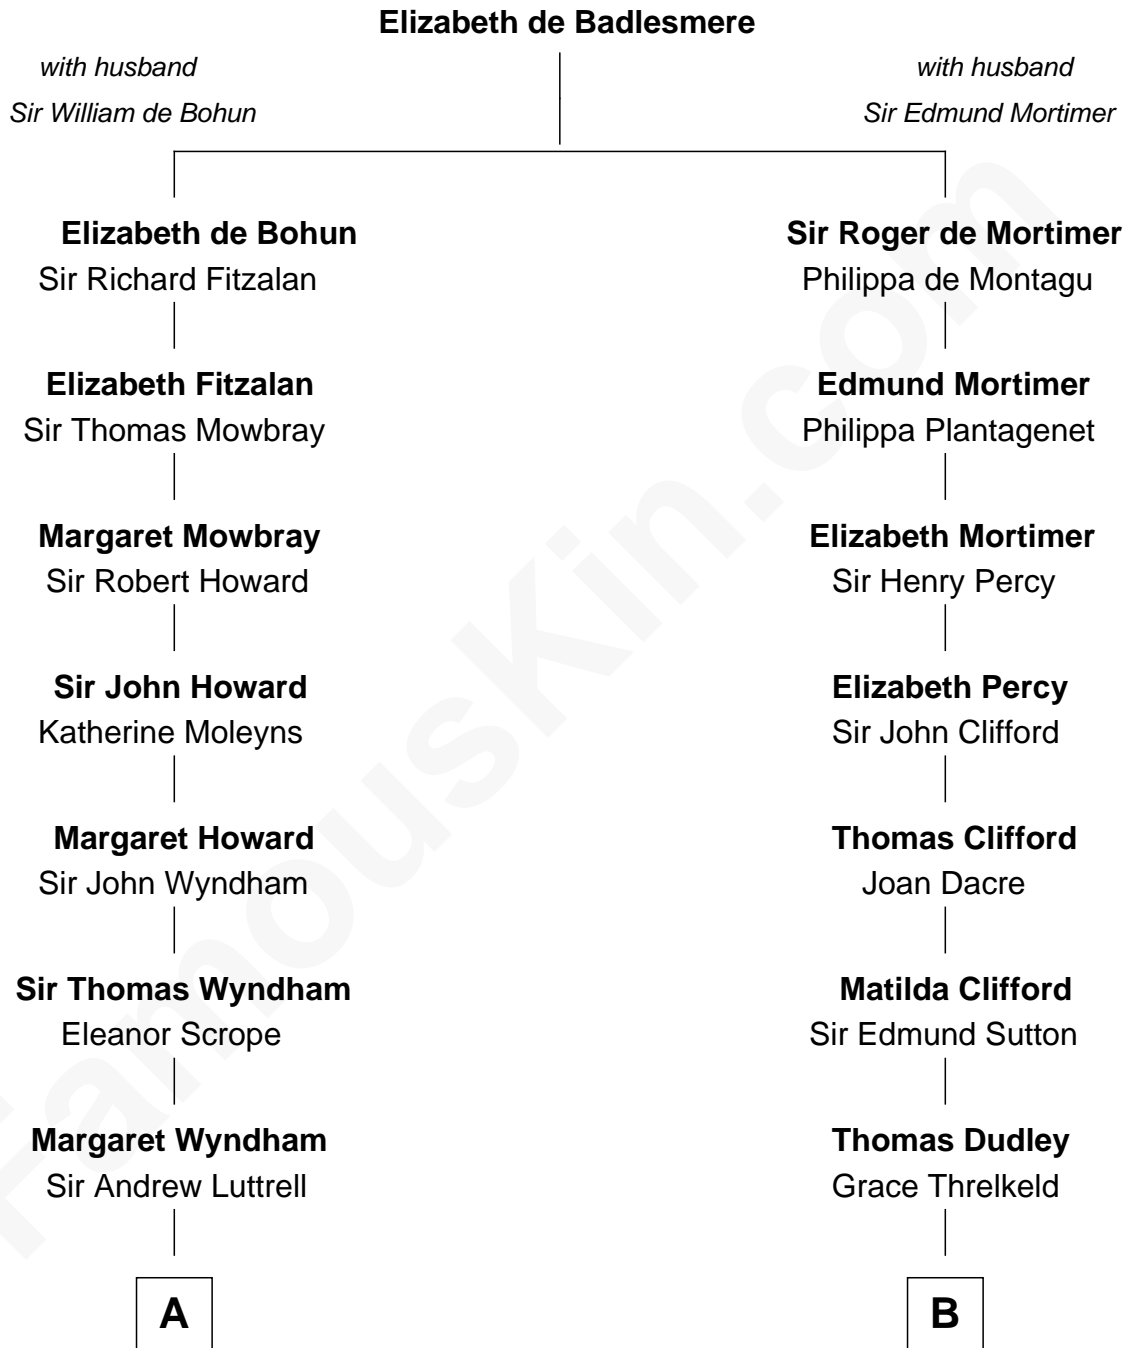

FamousKin.com Relationship Chart of

Guy Ritchie

British Filmmaker

15th cousin 5 times removed of

George Mason

Father of the U.S. Bill of Rights

C

—
Vivian Guy Ouseley McLaughlin

Edith Jane Martineau

—
Doris Margareta McLaughlin

Stuart John Ritchie

—
John Vivian Ritchie

Amber Mary Parkinson

—
Guy Ritchie

British Filmmaker