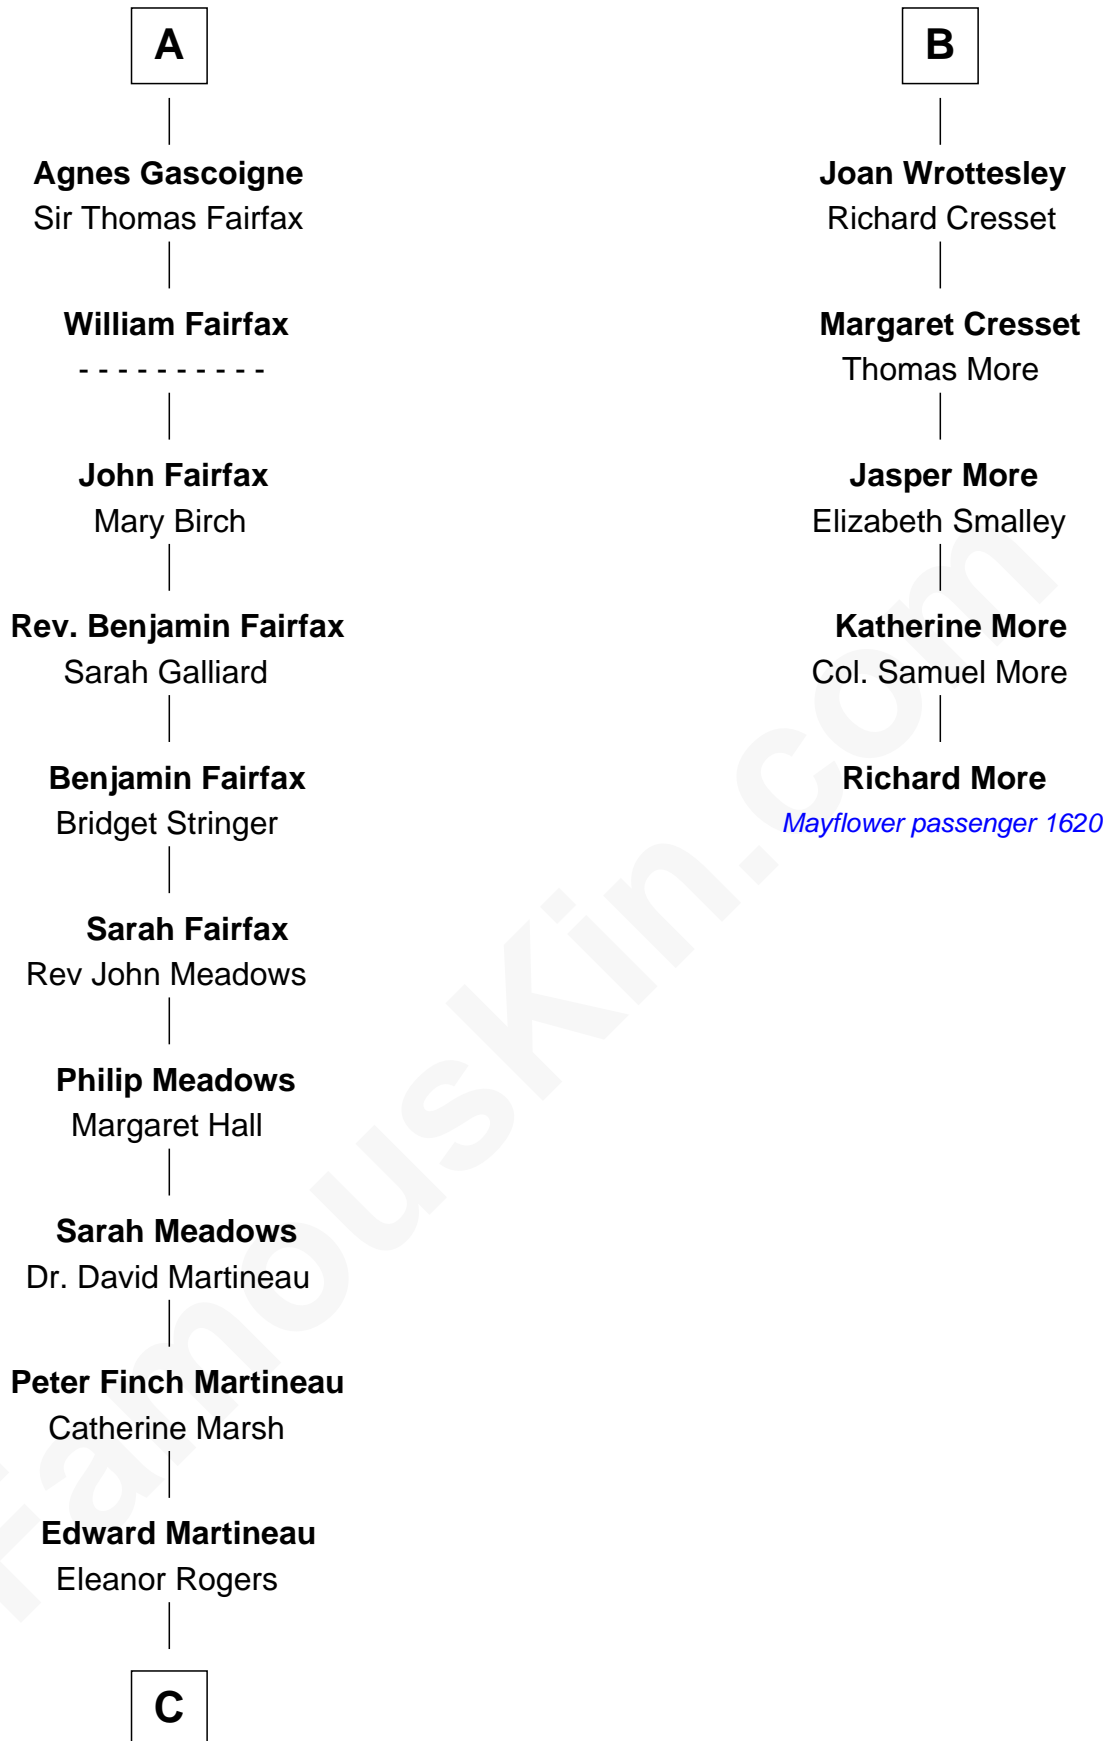

# FamousKin.com Relationship Chart of

**Guy Ritchie**

*British Filmmaker*

**MAYFLOWER**

11th cousin 10 times removed of

**Richard More**

*(c1614 - c1696) Mayflower passenger 1620*

**C**

**William Martineau**  
Margaretta Sarah Mason

**Edith Jane Martineau**  
Vivian Guy Ouseley McLaughlin

**Doris Margaretta McLaughlin**  
Stuart John Ritchie

**John Vivian Ritchie**  
Amber Mary Parkinson