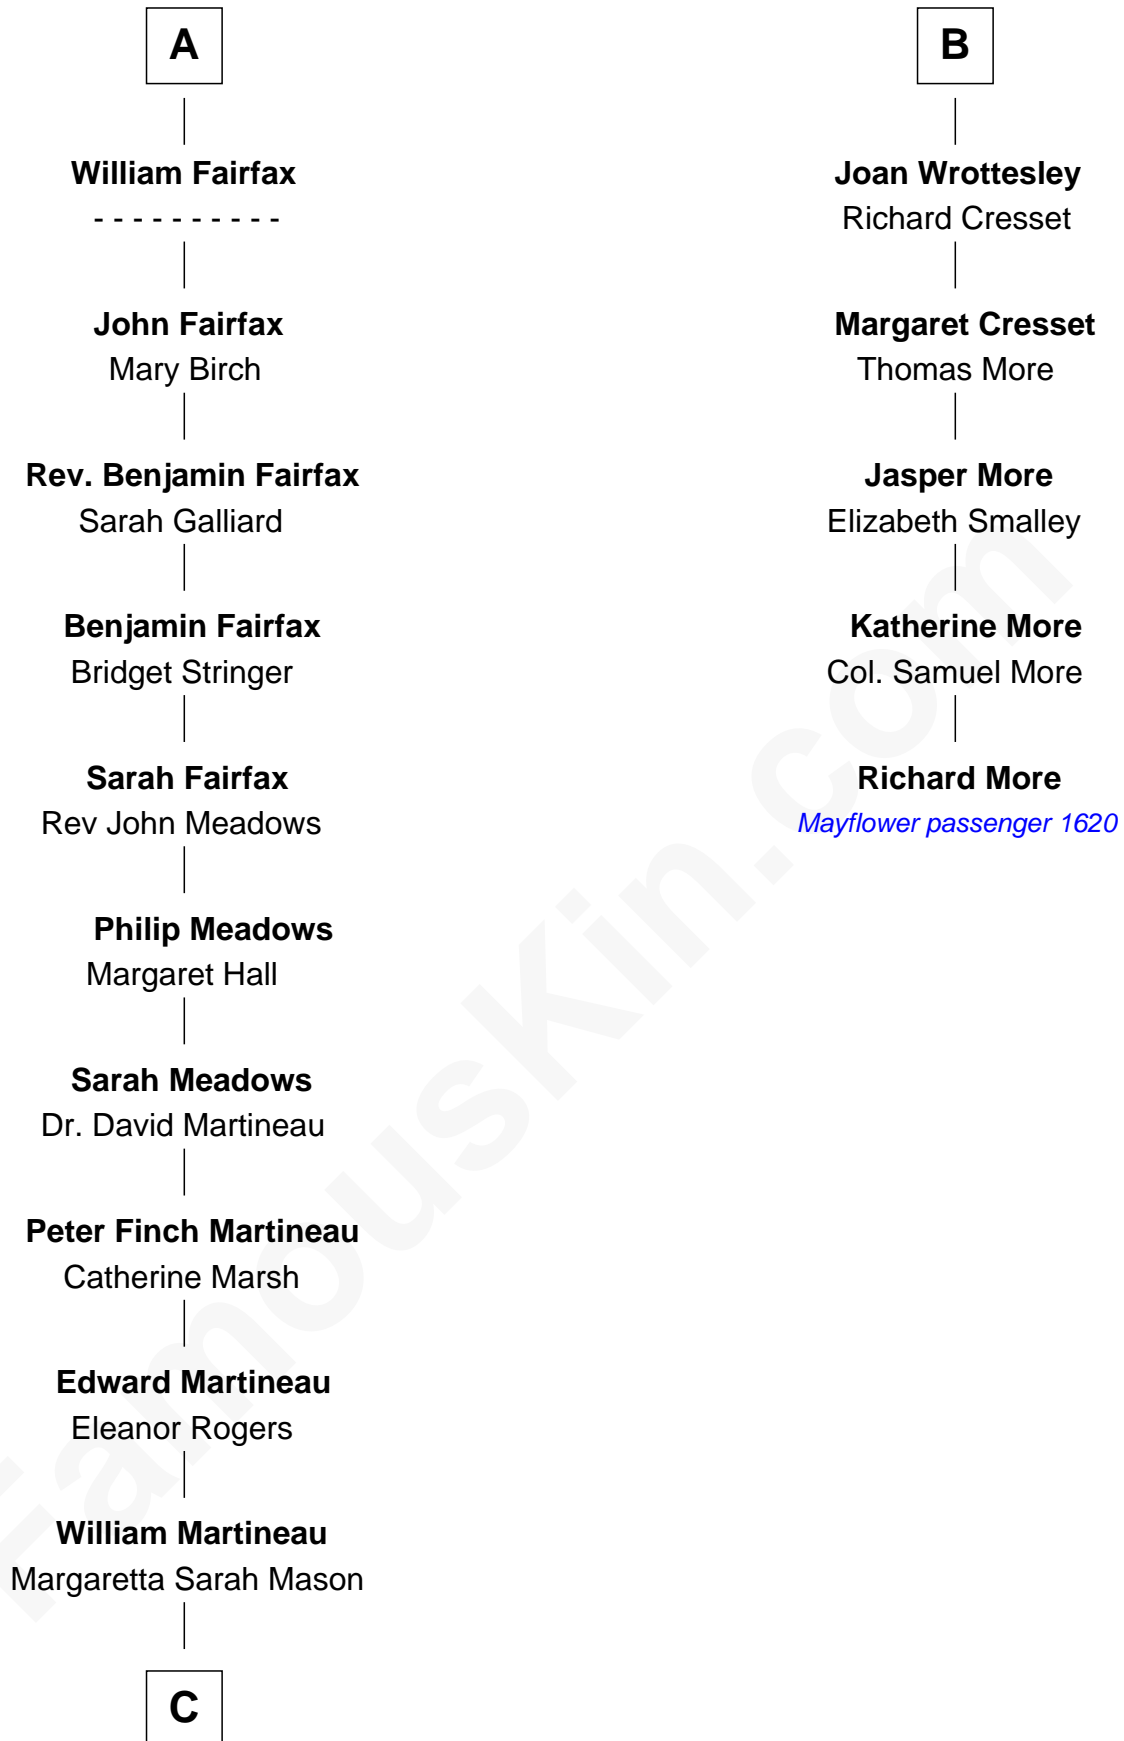

FamousKin.com Relationship Chart of

Guy Ritchie

British Filmmaker

11th cousin 9 times removed of

Richard More

(c1614 - c1696) Mayflower passenger 1620

MAYFLOWER

C

Edith Jane Martineau
Vivian Guy Ouseley McLaughlin

Doris Margaretta McLaughlin
Stuart John Ritchie

John Vivian Ritchie
Amber Mary Parkinson

Guy Ritchie
British Filmmaker

FamousKin.com