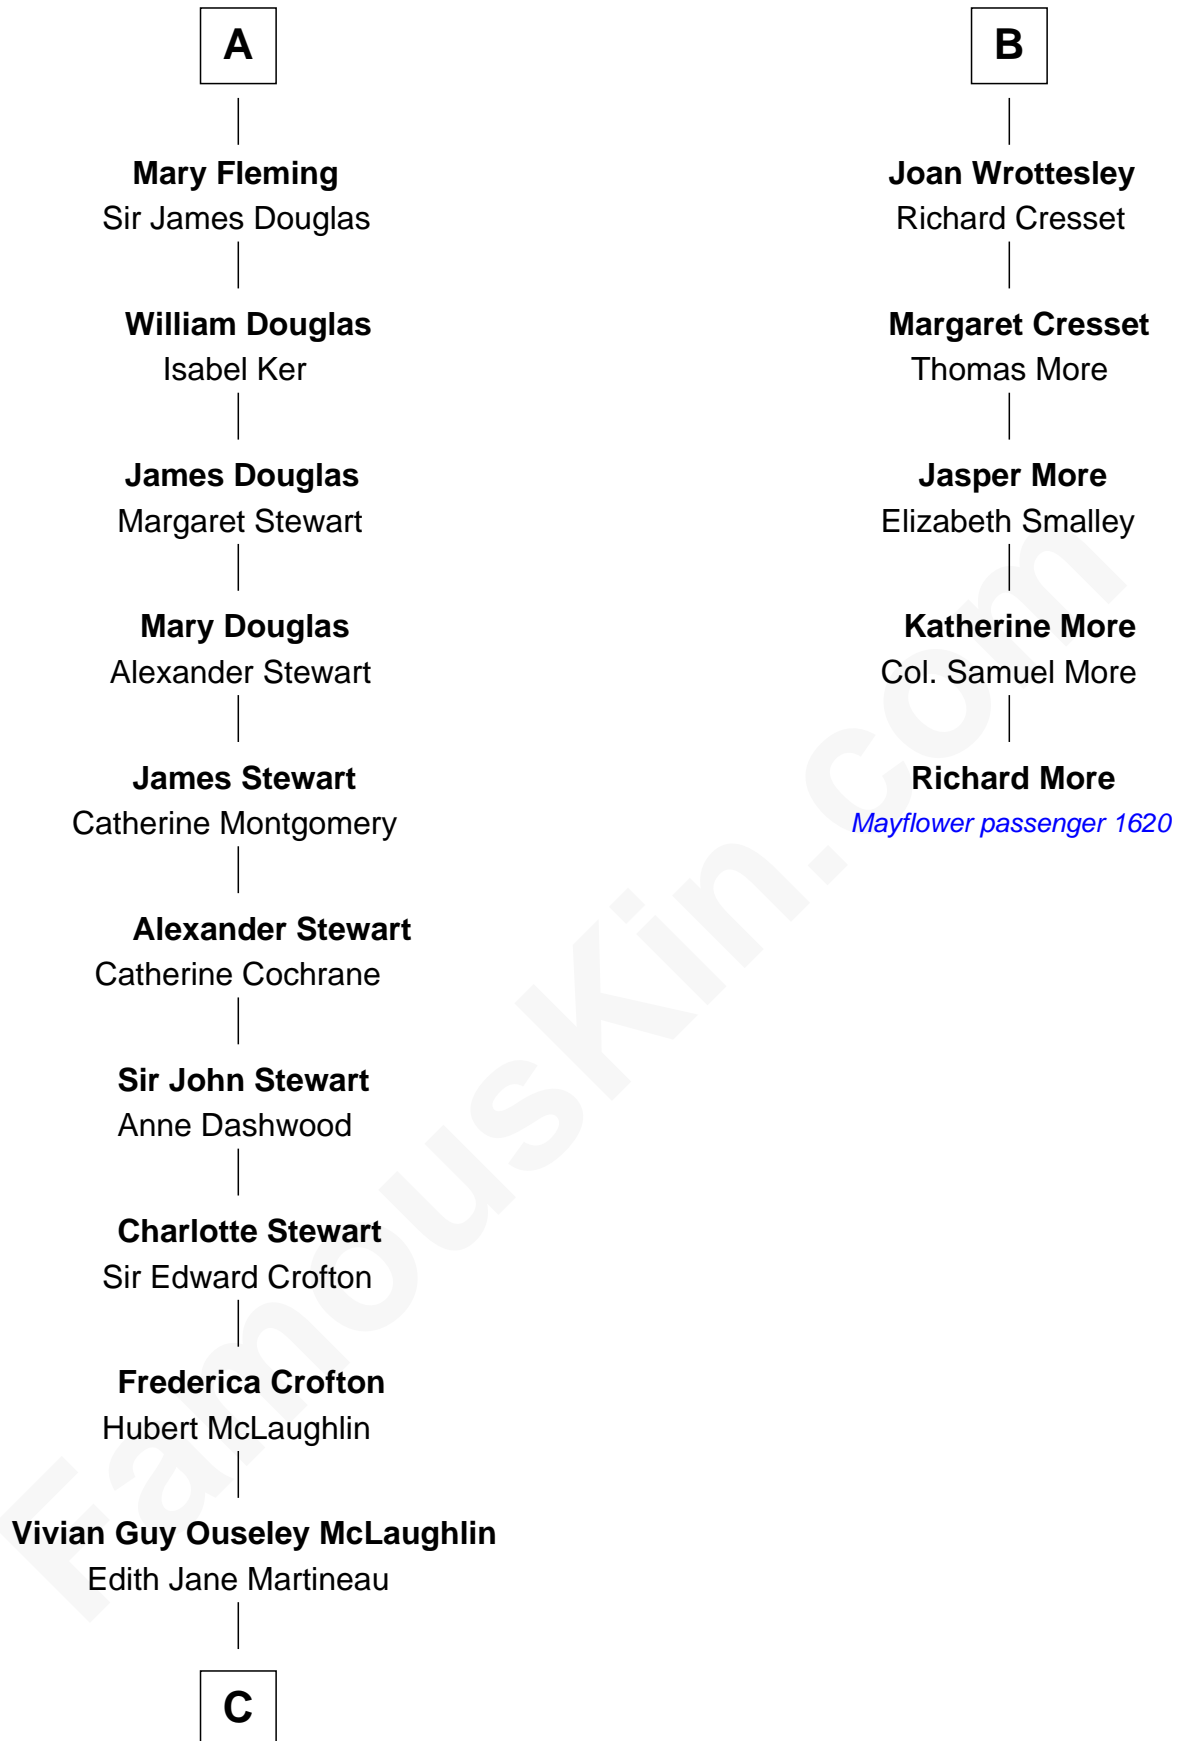

FamousKin.com Relationship Chart of

Guy Ritchie

British Filmmaker

11th cousin 8 times removed of

Richard More

(c1614 - c1696) Mayflower passenger 1620

MAYFLOWER

Edward III, King of England

Philippa of Hainault

C

—
Doris Margaretta McLaughlin

Stuart John Ritchie

—
John Vivian Ritchie

Amber Mary Parkinson

—
Guy Ritchie

British Filmmaker