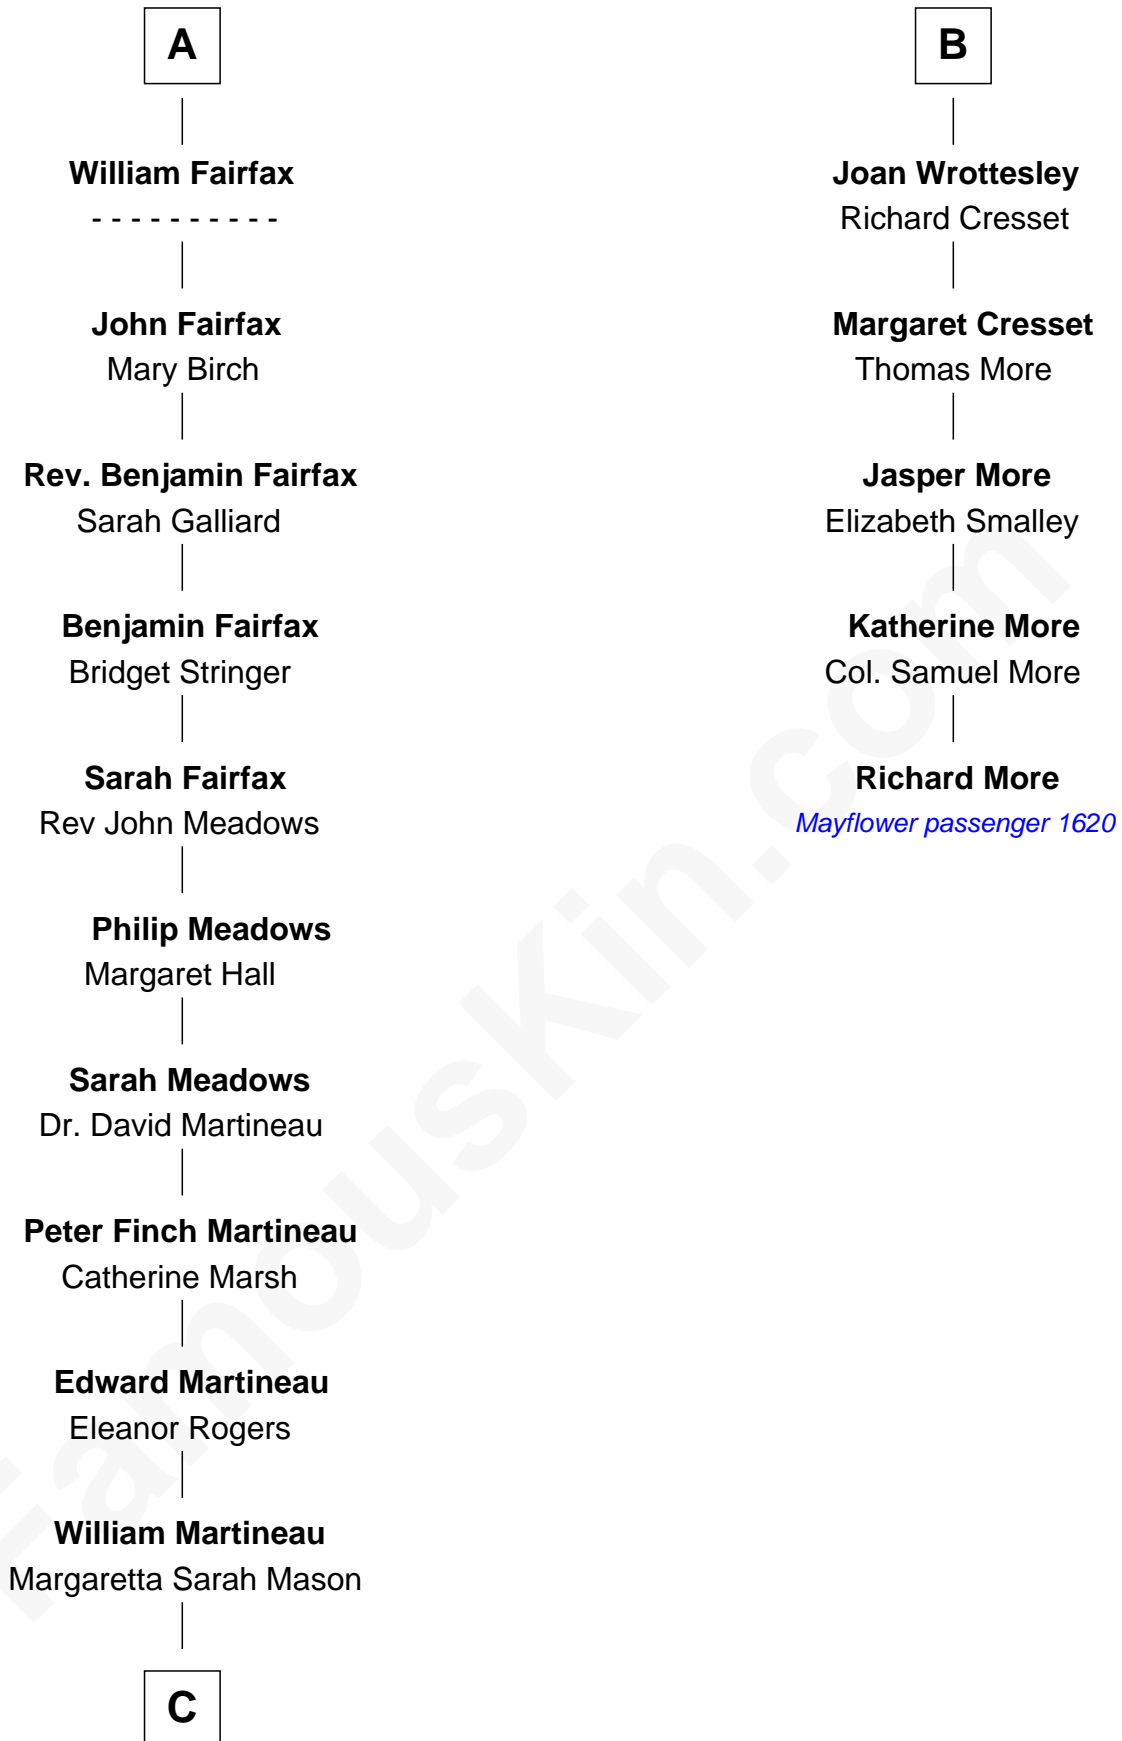

# FamousKin.com Relationship Chart of

**Guy Ritchie**

*British Filmmaker*

11th cousin 9 times removed of

**Richard More**

*(c1614 - c1696) Mayflower passenger 1620*

**MAYFLOWER**

**C**

—  
**Edith Jane Martineau**  
Vivian Guy Ouseley McLaughlin

—  
**Doris Margareta McLaughlin**  
Stuart John Ritchie

—  
**John Vivian Ritchie**  
Amber Mary Parkinson

—  
**Guy Ritchie**  
*British Filmmaker*